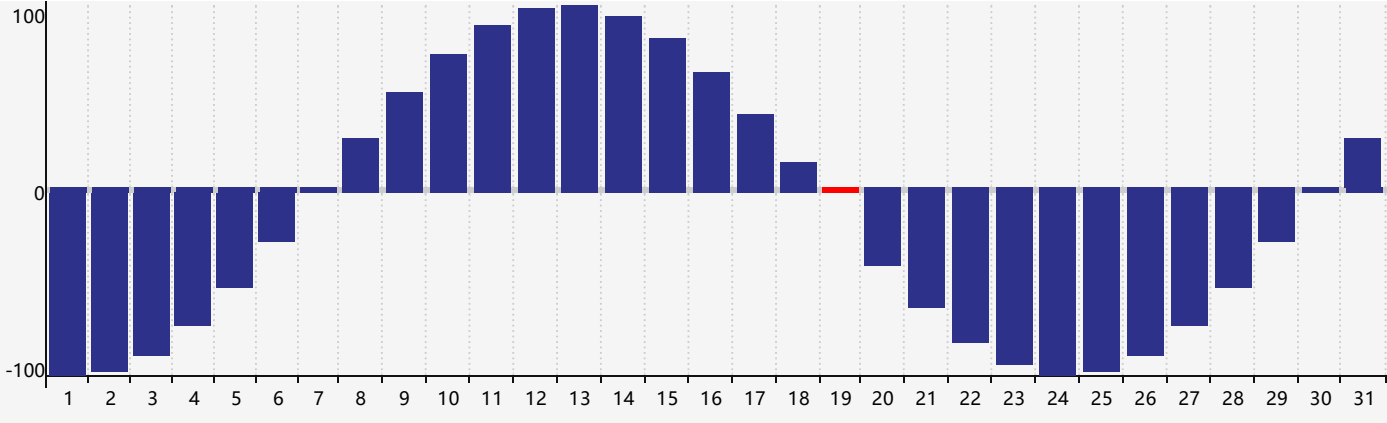

May 2017 Intellectual Biorhythm Charts

May 2017 Emotional Biorhythm Charts

May 2017 Physical Biorhythm Charts

May 2017

SUN	MON	TUE	WED	THU	FRI	SAT
30 	1 	2 	3 	4 	5 	6 
7 	8 	9 	10 	11 	12 	13 
14 	15 	16 Emotional 	17 	18 	19 Physical 	20 
21 	22 	23 	24 	25 	26 	27 
28 	29 	30 	31 	1 Intellectual 	2 	3 