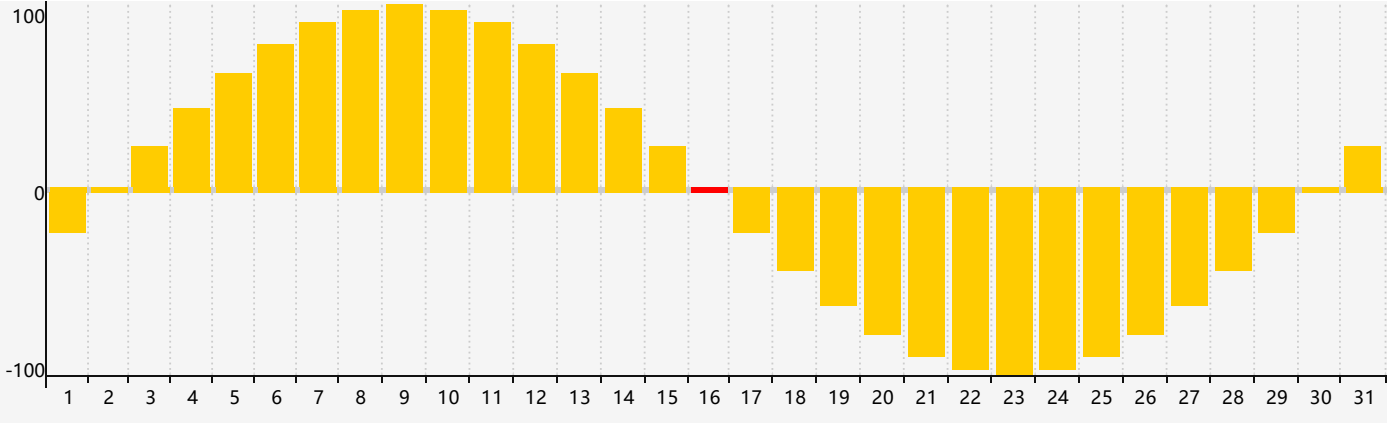

May 2017 Intellectual Biorhythm Charts

May 2017 Emotional Biorhythm Charts

May 2017 Physical Biorhythm Charts

May 2017

SUN	MON	TUE	WED	THU	FRI	SAT
30 	1 	2 	3 	4 	5 	6 
7 	8 	9 	10 	11 	12 	13 
14 	15 	16 Emotional 	17 	18 	19 Physical 	20 
21 	22 	23 	24 	25 	26 	27 
28 	29 	30 	31 	1 Intellectual 	2 	3 