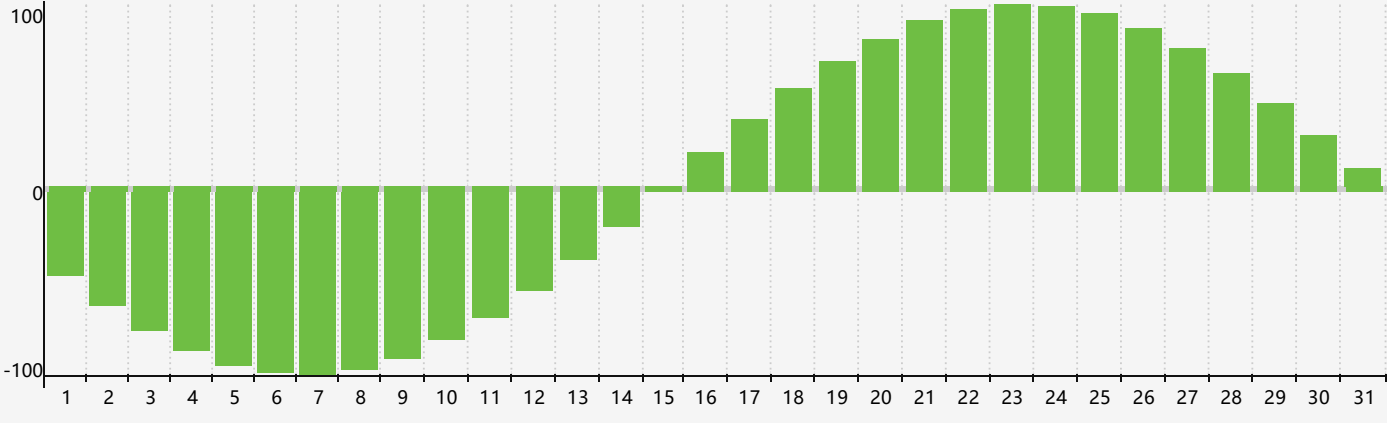

May 2017 Intellectual Biorhythm Charts

May 2017 Emotional Biorhythm Charts

May 2017 Physical Biorhythm Charts

May 2017

SUN	MON	TUE	WED	THU	FRI	SAT
30 	1 	2 	3 	4 	5 	6 
7 	8 	9 	10 	11 	12 	13 
14 	15 	16 Emotional 	17 	18 	19 Physical 	20 
21 	22 	23 	24 	25 	26 	27 
28 	29 	30 	31 	1 Intellectual 	2 	3 