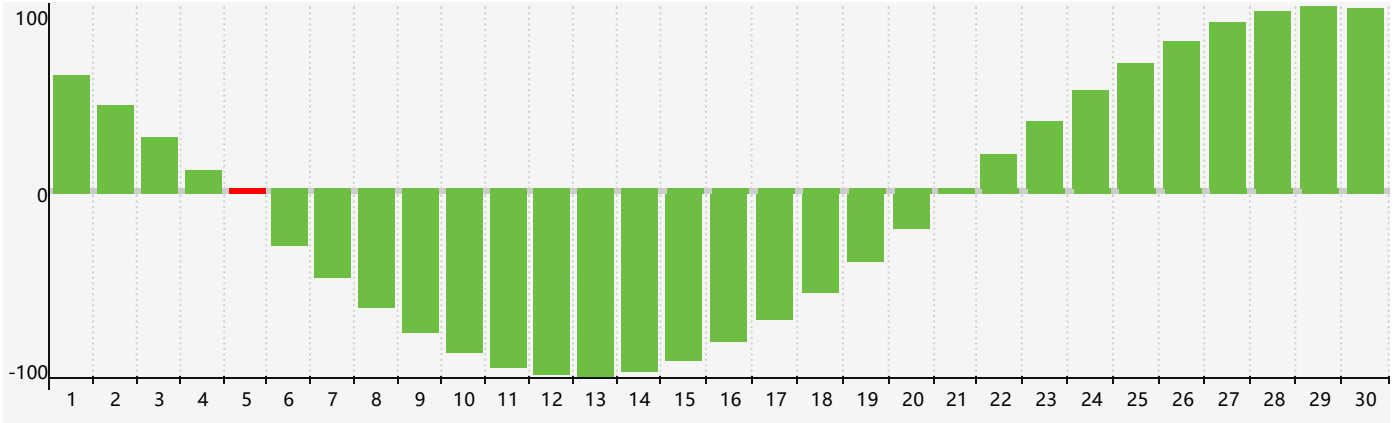

June 2017 Intellectual Biorhythm Charts

June 2017 Emotional Biorhythm Charts

June 2017 Physical Biorhythm Charts

June 2017

SUN	MON	TUE	WED	THU	FRI	SAT
28	29	30	31	1 <small>Physical</small>	2	3
4	5 <small>Intellectual</small>	6	7	8	9	10
11	12	13	14	15	16	17 <small>Emotional</small>
18	19	20	21	22	23	24 <small>Physical</small>
25	26	27	28	29	30	1