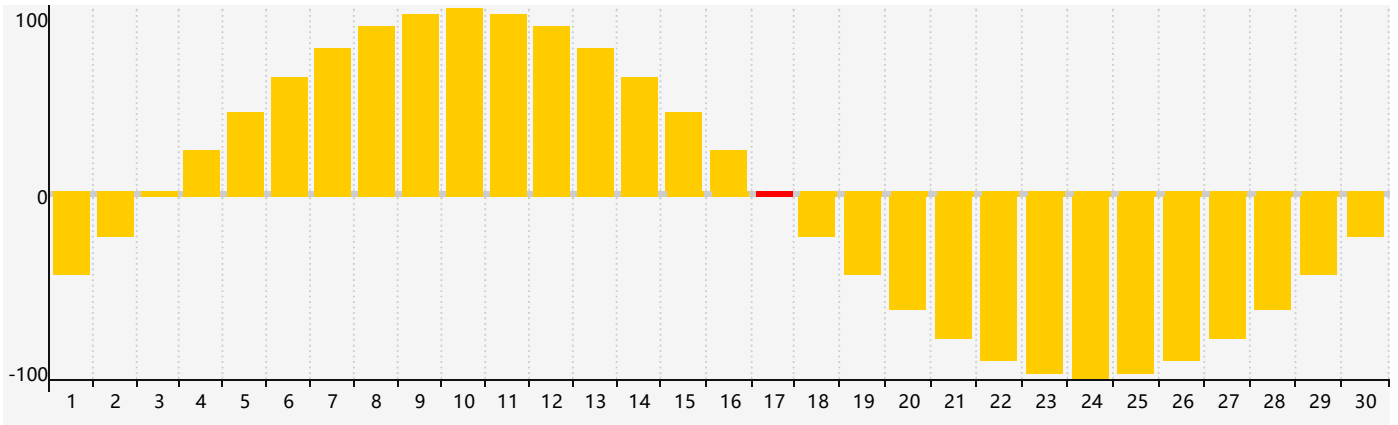

June 2017 Intellectual Biorhythm Charts

June 2017 Emotional Biorhythm Charts

June 2017 Physical Biorhythm Charts

June 2017

SUN	MON	TUE	WED	THU	FRI	SAT
28	29	30	31	1 <small>Physical</small>	2	3
4	5 <small>Intellectual</small>	6	7	8	9	10
11	12	13	14	15	16	17 <small>Emotional</small>
18	19	20	21	22	23	24 <small>Physical</small>
25	26	27	28	29	30	1