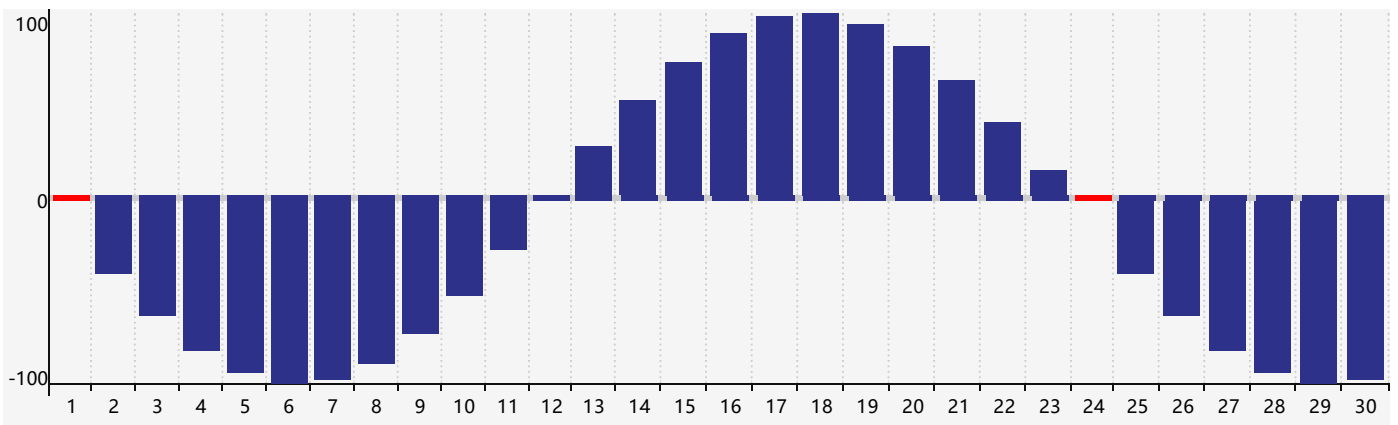

June 2017 Intellectual Biorhythm Charts

June 2017 Emotional Biorhythm Charts

June 2017 Physical Biorhythm Charts

June 2017

SUN	MON	TUE	WED	THU	FRI	SAT
28	29	30	31	1 <small>Physical</small>	2	3
4	5 <small>Intellectual</small>	6	7	8	9	10
11	12	13	14	15	16	17 <small>Emotional</small>
18	19	20	21	22	23	24 <small>Physical</small>
25	26	27	28	29	30	1