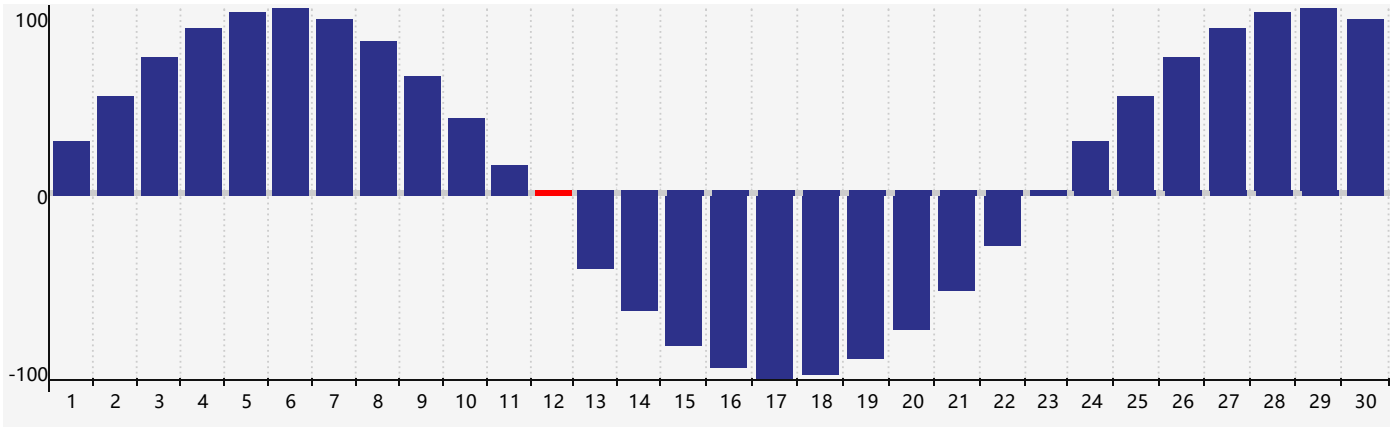

## June 2017 Physical Biorhythm Charts

## June 2017

SUN	MON	TUE	WED	THU	FRI	SAT
28	29	30	31	1	2	3
4	5	6	7	8	9	10
11	12 <small>Physical</small>	13	14	15	16	17
18	19	20	21	22	23	24
25	26	27	28	29	30	1