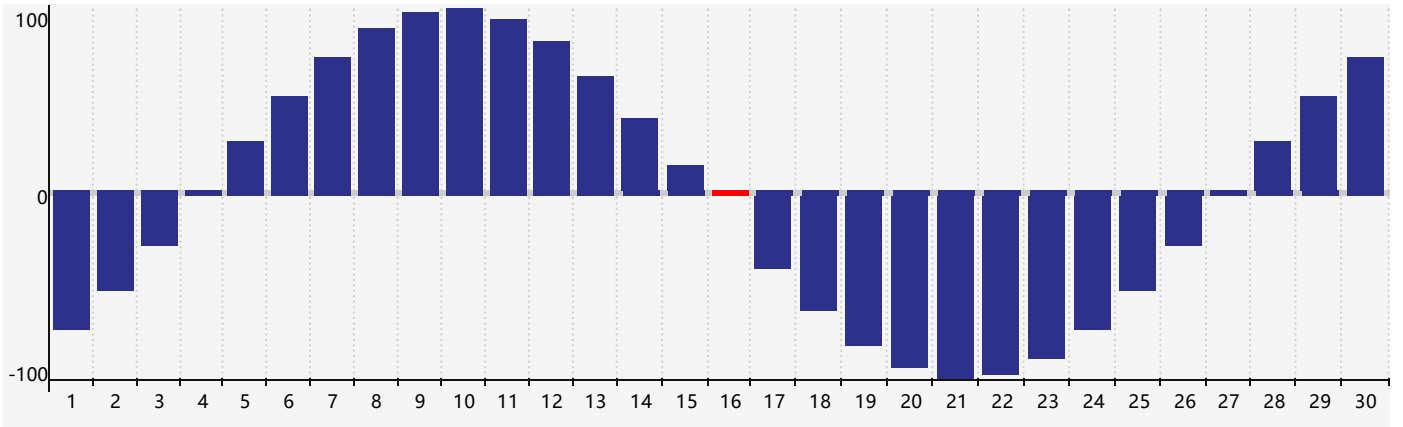

June 2017 Physical Biorhythm Charts

June 2017

| SUN | MON | TUE | WED | THU | FRI | SAT |
|-----|-----|-----|-----|-----|-------------------------------|-----|
| 28 | 29 | 30 | 31 | 1 | 2 | 3 |
| 4 | 5 | 6 | 7 | 8 | 9 | 10 |
| 11 | 12 | 13 | 14 | 15 | 16 <small>Physical</small> | 17 |
| 18 | 19 | 20 | 21 | 22 | 23 | 24 |
| 25 | 26 | 27 | 28 | 29 | 30 | 1 |