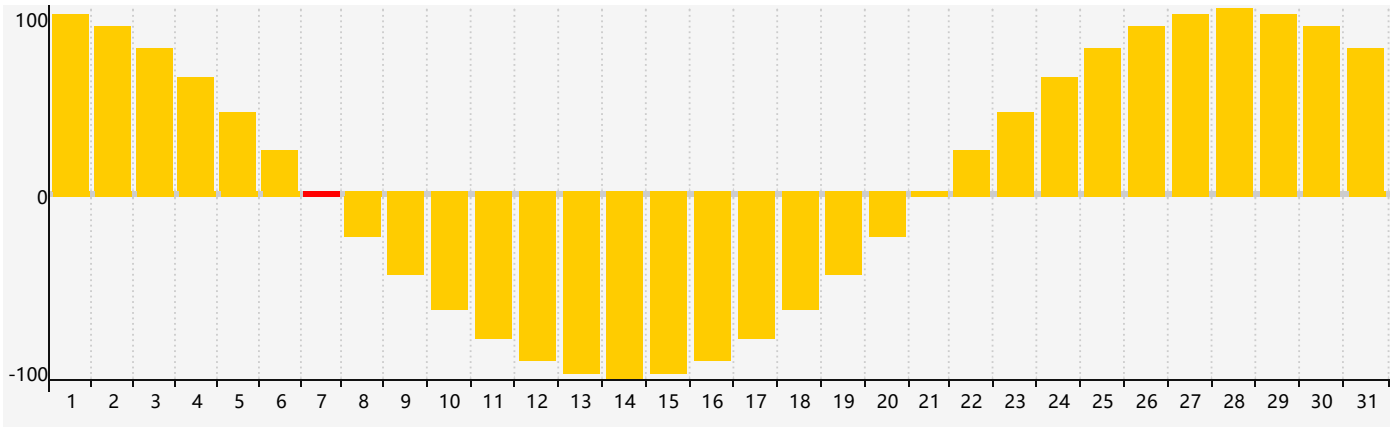

July 2017 Intellectual Biorhythm Charts

July 2017 Emotional Biorhythm Charts

July 2017 Physical Biorhythm Charts

July 2017

| SUN | MON | TUE | WED | THU | FRI | SAT |
|-----|-----------------------------------|-------------------------------|-----------------------------------|-------------------------------|-------------------------------|-----|
| 25 | 26 | 27 <small>Physical</small> | 28 <small>Intellectual</small> | 29 | 30 | 1 |
| 2 | 3 | 4 | 5 | 6 | 7 <small>Emotional</small> | 8 |
| 9 | 10 | 11 | 12 | 13 | 14 | 15 |
| 16 | 17 | 18 | 19 | 20 <small>Physical</small> | 21 | 22 |
| 23 | 24 | 25 | 26 | 27 | 28 | 29 |
| 30 | 31 <small>Intellectual</small> | 1 | 2 | 3 | 4 <small>Emotional</small> | 5 |