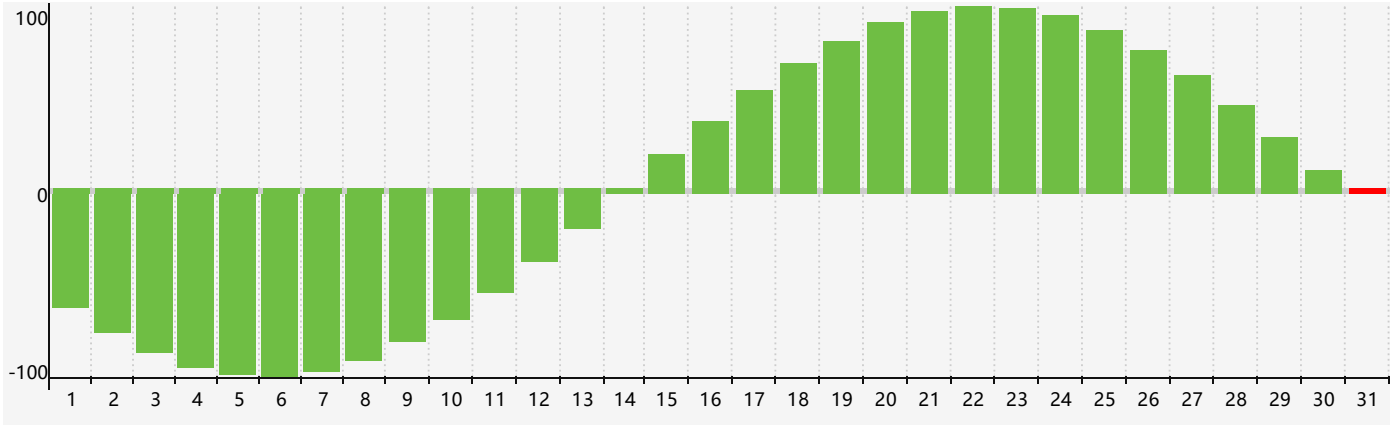

July 2017 Intellectual Biorhythm Charts

July 2017 Emotional Biorhythm Charts

July 2017 Physical Biorhythm Charts

July 2017

| SUN | MON | TUE | WED | THU | FRI | SAT |
|-----|-----------------------------------|-------------------------------|-----------------------------------|-------------------------------|-------------------------------|-----|
| 25 | 26 | 27 <small>Physical</small> | 28 <small>Intellectual</small> | 29 | 30 | 1 |
| 2 | 3 | 4 | 5 | 6 | 7 <small>Emotional</small> | 8 |
| 9 | 10 | 11 | 12 | 13 | 14 | 15 |
| 16 | 17 | 18 | 19 | 20 <small>Physical</small> | 21 | 22 |
| 23 | 24 | 25 | 26 | 27 | 28 | 29 |
| 30 | 31 <small>Intellectual</small> | 1 | 2 | 3 | 4 <small>Emotional</small> | 5 |