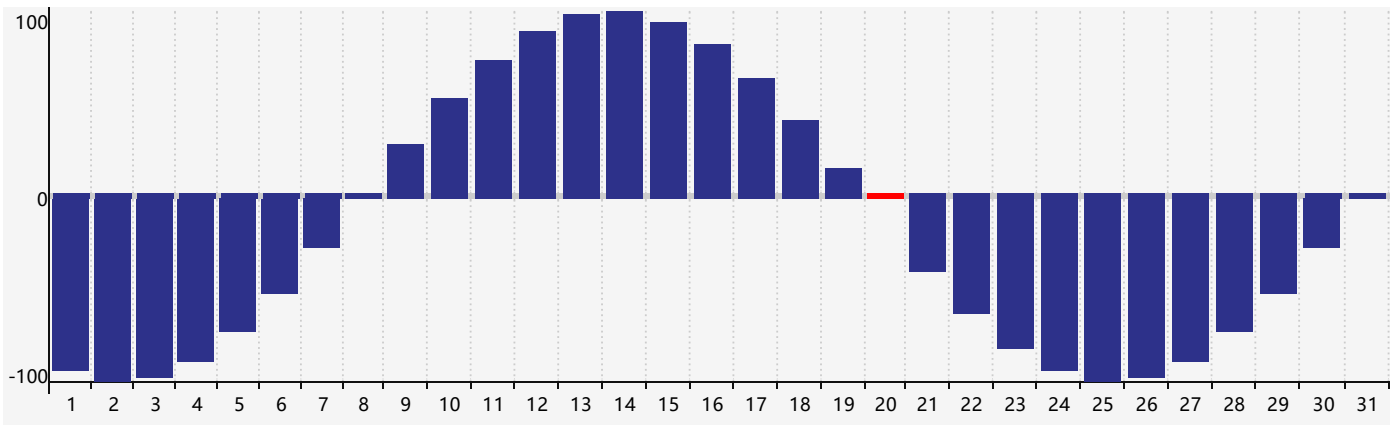

July 2017 Intellectual Biorhythm Charts

July 2017 Emotional Biorhythm Charts

July 2017 Physical Biorhythm Charts

July 2017

| SUN | MON | TUE | WED | THU | FRI | SAT |
|-----|-----------------------------------|-------------------------------|-----------------------------------|-------------------------------|-------------------------------|-----|
| 25 | 26 | 27 <small>Physical</small> | 28 <small>Intellectual</small> | 29 | 30 | 1 |
| 2 | 3 | 4 | 5 | 6 | 7 <small>Emotional</small> | 8 |
| 9 | 10 | 11 | 12 | 13 | 14 | 15 |
| 16 | 17 | 18 | 19 | 20 <small>Physical</small> | 21 | 22 |
| 23 | 24 | 25 | 26 | 27 | 28 | 29 |
| 30 | 31 <small>Intellectual</small> | 1 | 2 | 3 | 4 <small>Emotional</small> | 5 |