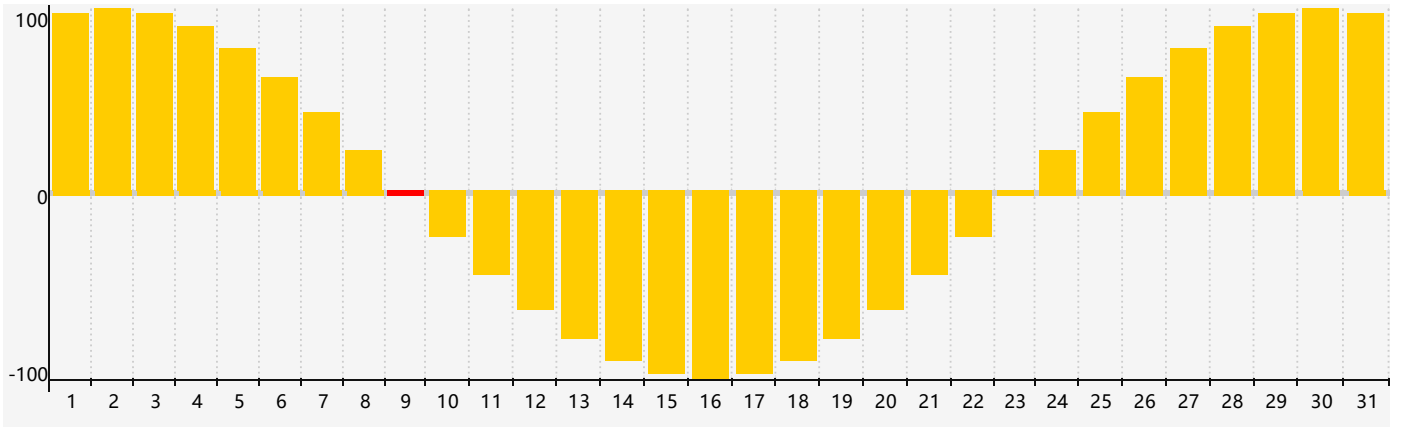

August 2017 Emotional Biorhythm Charts

August 2017

SUN	MON	TUE	WED	THU	FRI	SAT
30	31	1	2	3	4	5
6	7	8	9 <small>Emotional</small>	10	11	12
13	14	15	16	17	18	19
20	21	22	23	24	25	26
27	28	29	30	31	1	2