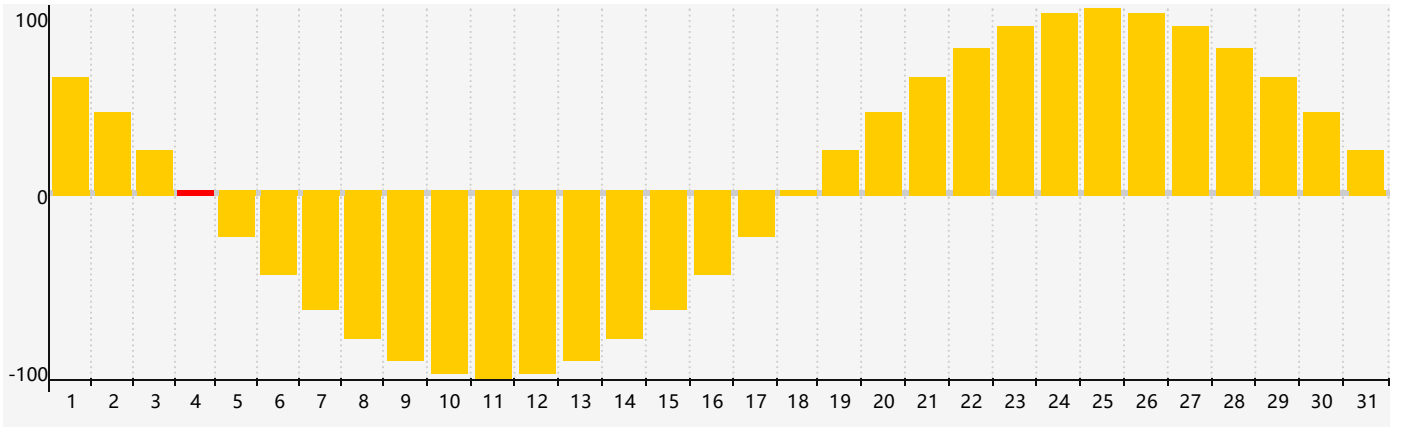

August 2017 Emotional Biorhythm Charts

August 2017

SUN	MON	TUE	WED	THU	FRI	SAT
30	31	1	2	3	4 <small>Emotional</small>	5
6	7	8	9	10	11	12
13	14	15	16	17	18	19
20	21	22	23	24	25	26
27	28	29	30	31	1 <small>Emotional</small>	2