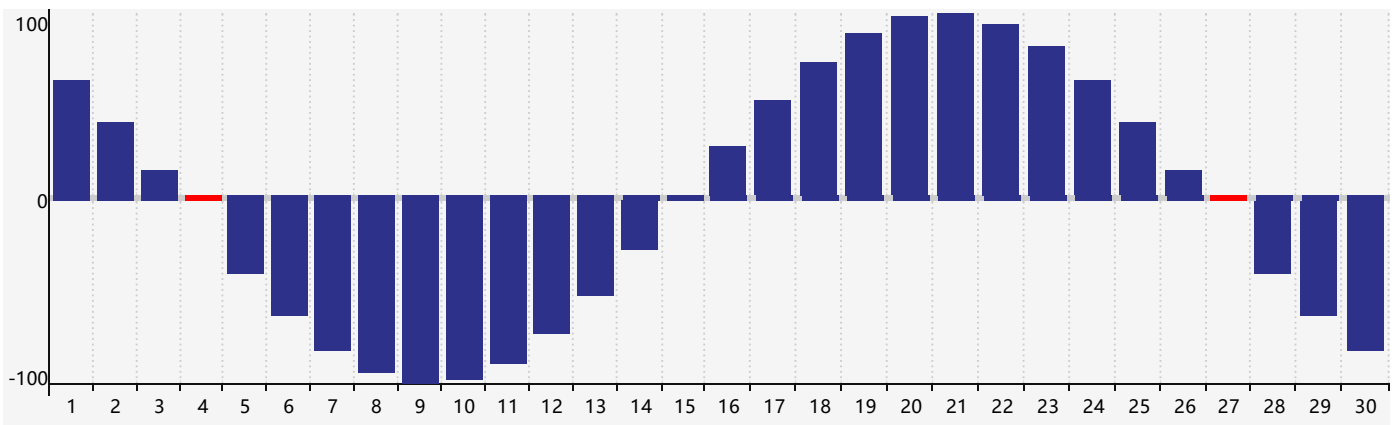

September 2017 Intellectual Biorhythm Charts

September 2017 Emotional Biorhythm Charts

September 2017 Physical Biorhythm Charts

September 2017

SUN	MON	TUE	WED	THU	FRI	SAT
27 	28 	29 	30 	31 	1 Emotional 	2 Intellectual 
3 	4 Physical 	5 	6 	7 	8 	9 
10 	11 	12 	13 	14 	15 	16 
17 	18 	19 	20 	21 	22 	23 
24 	25 	26 	27 Physical 	28 	29 Emotional 	30 