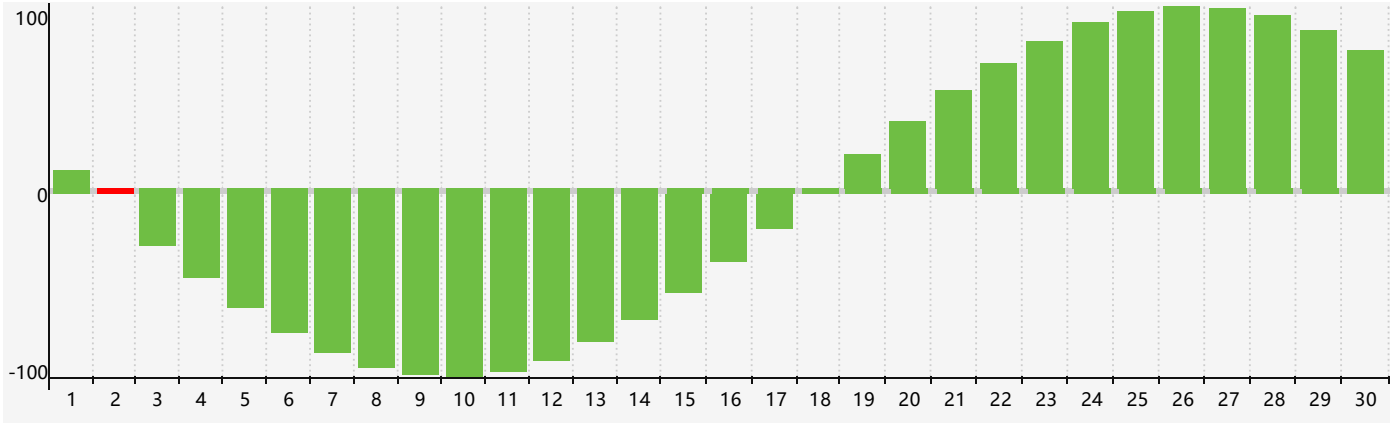

September 2017 Intellectual Biorhythm Charts

September 2017 Emotional Biorhythm Charts

September 2017 Physical Biorhythm Charts

September 2017

SUN	MON	TUE	WED	THU	FRI	SAT
27 	28 	29 	30 	31 	1 Emotional 	2 Intellectual 
3 	4 Physical 	5 	6 	7 	8 	9 
10 	11 	12 	13 	14 	15 	16 
17 	18 	19 	20 	21 	22 	23 
24 	25 	26 	27 Physical 	28 	29 Emotional 	30 