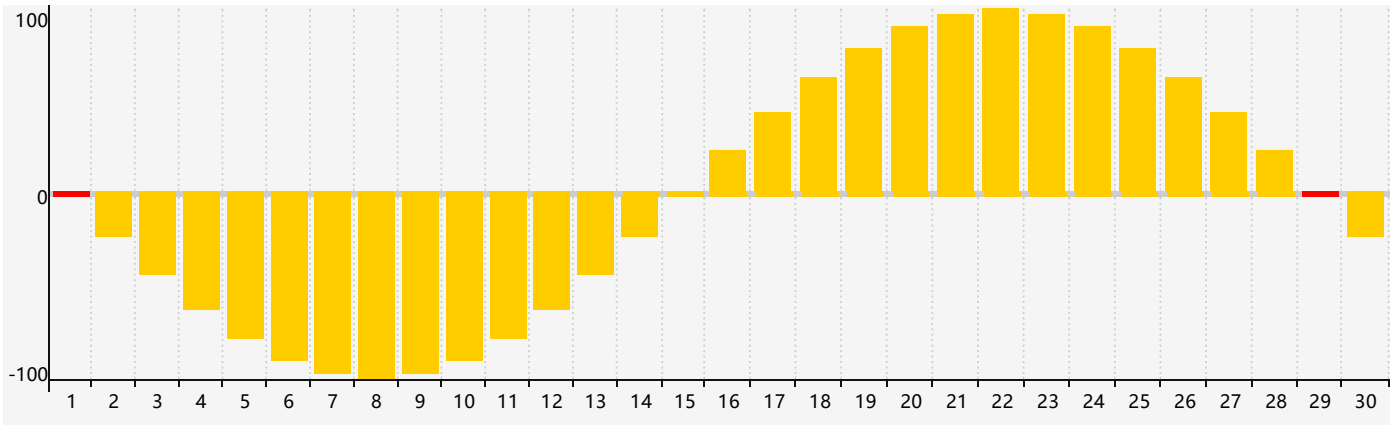

September 2017 Intellectual Biorhythm Charts

September 2017 Emotional Biorhythm Charts

September 2017 Physical Biorhythm Charts

September 2017

SUN	MON	TUE	WED	THU	FRI	SAT
27 	28 	29 	30 	31 	1 Emotional 	2 Intellectual 
3 	4 Physical 	5 	6 	7 	8 	9 
10 	11 	12 	13 	14 	15 	16 
17 	18 	19 	20 	21 	22 	23 
24 	25 	26 	27 Physical 	28 	29 Emotional 	30 