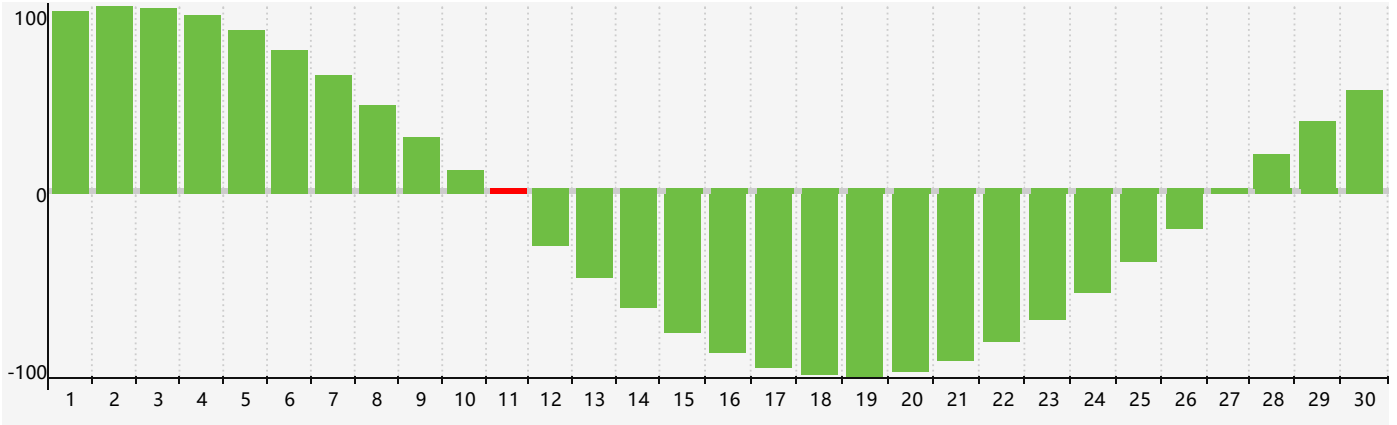

September 2017 Intellectual Biorhythm Charts

September 2017 Emotional Biorhythm Charts

September 2017 Physical Biorhythm Charts

September 2017

SUN	MON	TUE	WED	THU	FRI	SAT
27	28	29	30	31	1	2
3 Physical	4	5	6	7	8	9
10	11 Intellectual	12	13 Emotional	14	15	16
17	18	19	20	21	22	23
24	25	26 Physical	27	28	29	30