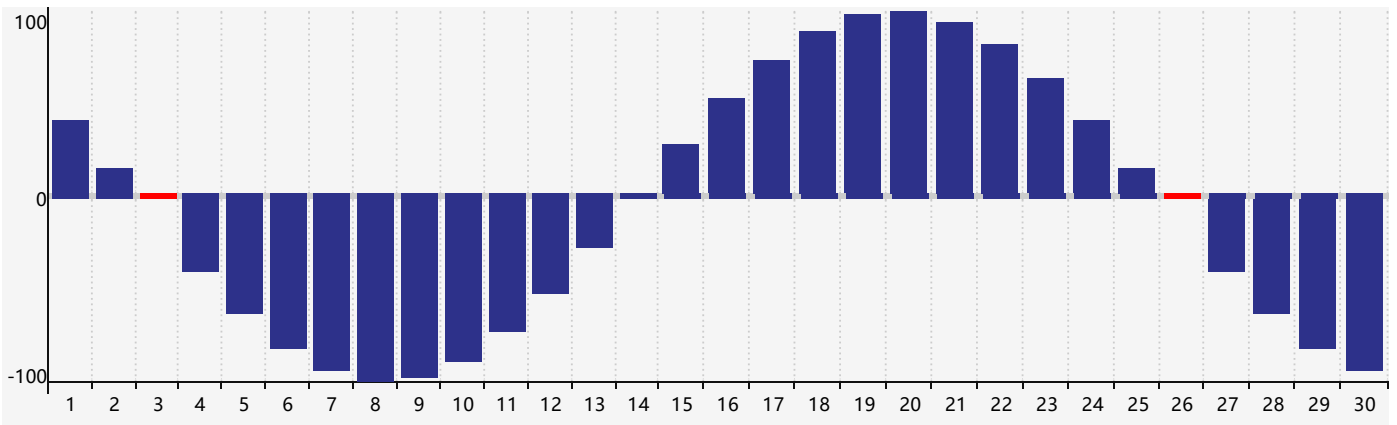

September 2017 Intellectual Biorhythm Charts

September 2017 Emotional Biorhythm Charts

September 2017 Physical Biorhythm Charts

September 2017

SUN	MON	TUE	WED	THU	FRI	SAT
27	28	29	30	31	1	2
3 Physical	4	5	6	7	8	9
10	11 Intellectual	12	13 Emotional	14	15	16
17	18	19	20	21	22	23
24	25	26 Physical	27	28	29	30