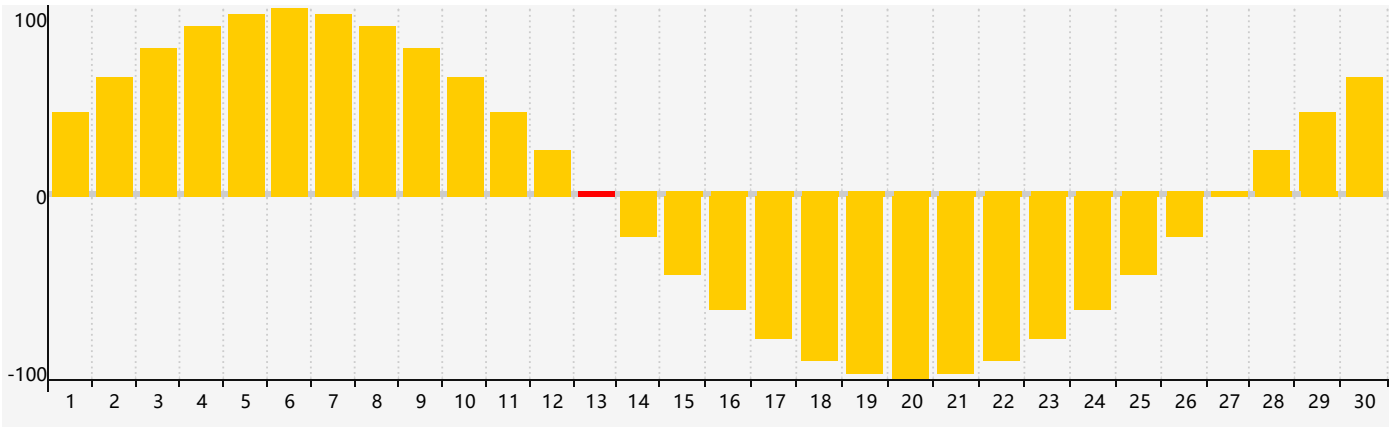

September 2017 Intellectual Biorhythm Charts

September 2017 Emotional Biorhythm Charts

September 2017 Physical Biorhythm Charts

September 2017

SUN	MON	TUE	WED	THU	FRI	SAT
27	28	29	30	31	1	2
3 Physical	4	5	6	7	8	9
10	11 Intellectual	12	13 Emotional	14	15	16
17	18	19	20	21	22	23
24	25	26 Physical	27	28	29	30