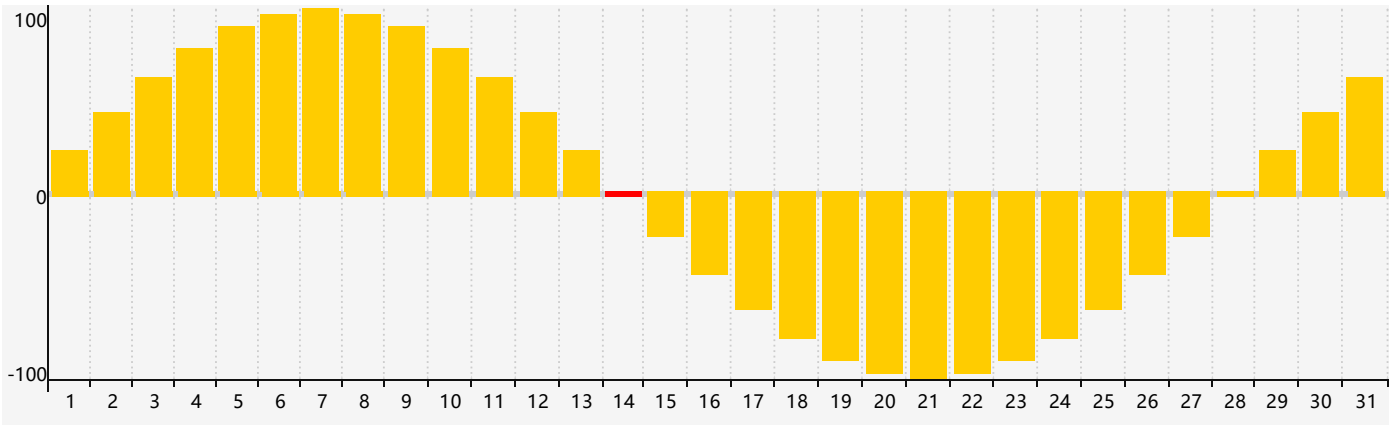

October 2018 Intellectual Biorhythm Charts

October 2018 Emotional Biorhythm Charts

October 2018 Physical Biorhythm Charts

October 2018

SUN	MON	TUE	WED	THU	FRI	SAT
30	1	2	3	4	5	6
7	8	9	10	11	12	13
14 Emotional	15	16	17	18	19	20 Physical
21	22	23	24	25	26	27
28	29 Intellectual	30	31	1	2	3