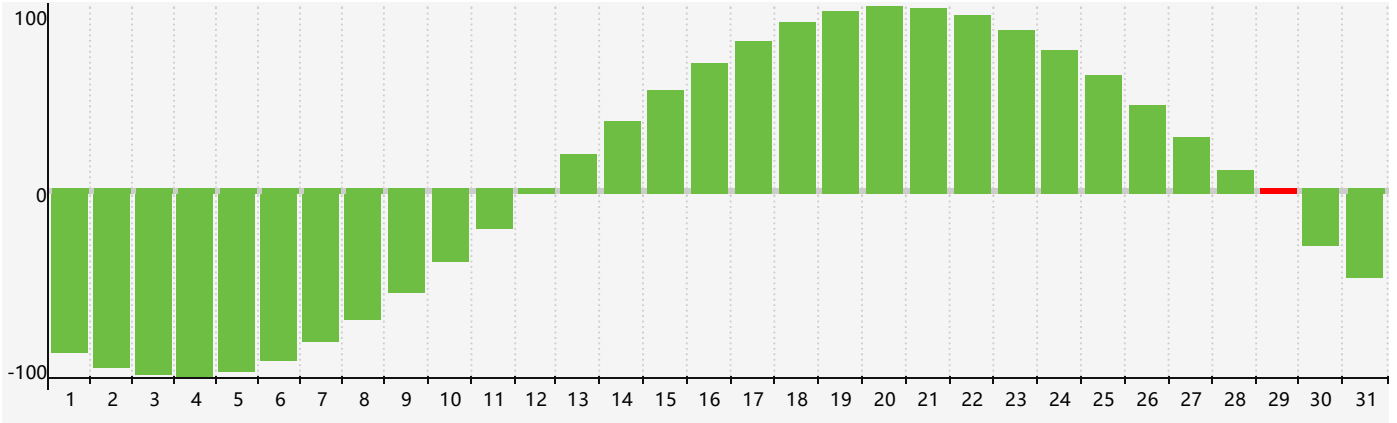

October 2018 Intellectual Biorhythm Charts

October 2018 Emotional Biorhythm Charts

October 2018 Physical Biorhythm Charts

October 2018

SUN	MON	TUE	WED	THU	FRI	SAT
30	1	2	3	4	5	6
7	8	9	10	11	12	13
14 Emotional	15	16	17	18	19	20 Physical
21	22	23	24	25	26	27
28	29 Intellectual	30	31	1	2	3