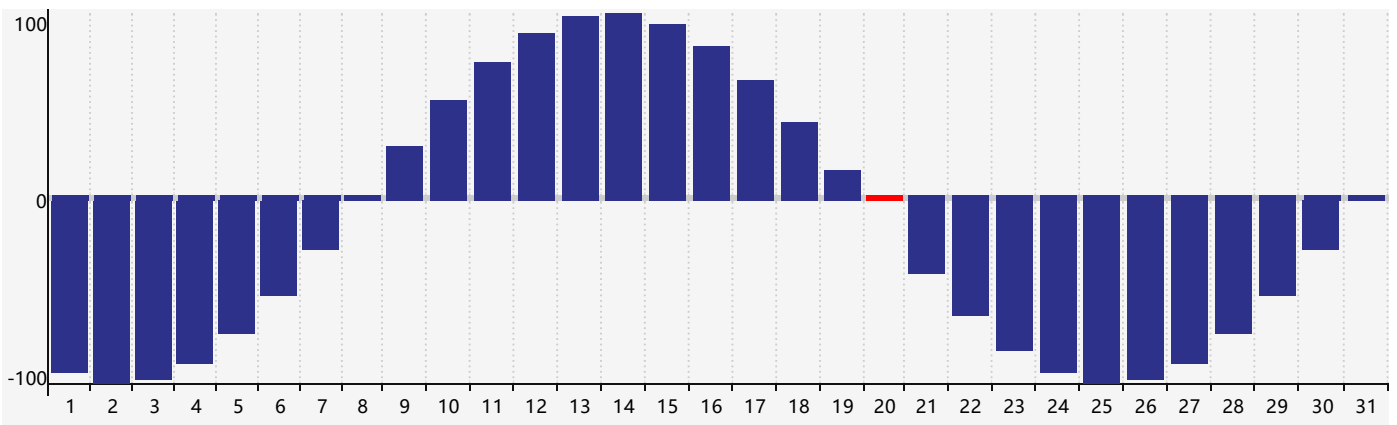

October 2018 Intellectual Biorhythm Charts

October 2018 Emotional Biorhythm Charts

October 2018 Physical Biorhythm Charts

October 2018

SUN	MON	TUE	WED	THU	FRI	SAT
30	1	2	3	4	5	6
7	8	9	10	11	12	13
14 Emotional	15	16	17	18	19	20 Physical
21	22	23	24	25	26	27
28	29 Intellectual	30	31	1	2	3