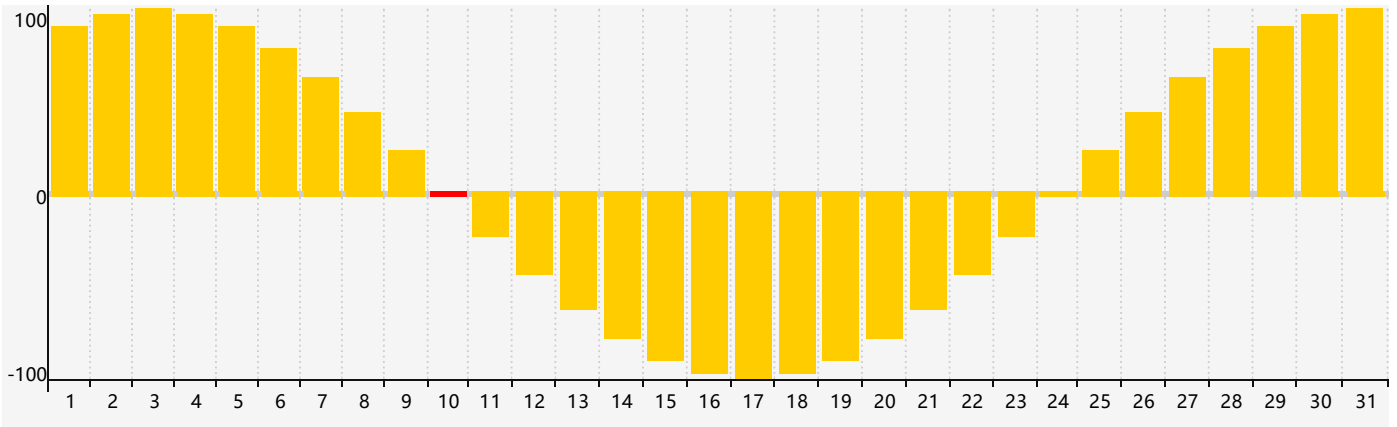

October 2018 Intellectual Biorhythm Charts

October 2018 Emotional Biorhythm Charts

October 2018 Physical Biorhythm Charts

October 2018

SUN	MON	TUE	WED	THU	FRI	SAT
30	1	2	3	4	5	6
7	8	9	10 Emotional	11	12 Physical	13
14	15	16	17	18	19	20
21	22	23	24	25	26	27
28 Intellectual	29	30	31	1	2	3