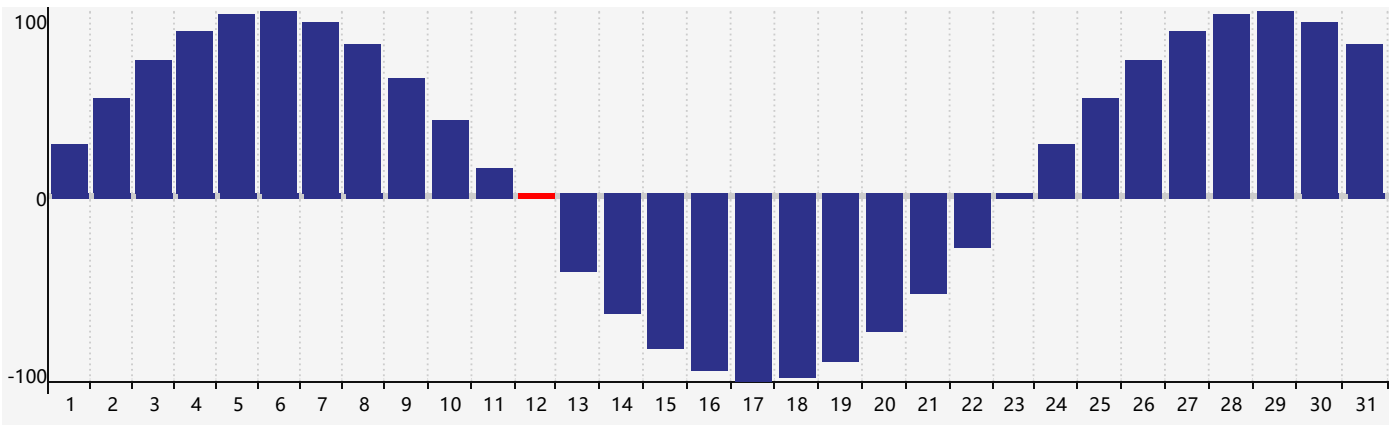

October 2018 Intellectual Biorhythm Charts

October 2018 Emotional Biorhythm Charts

October 2018 Physical Biorhythm Charts

October 2018

SUN	MON	TUE	WED	THU	FRI	SAT
30	1	2	3	4	5	6
7	8	9	10 Emotional	11	12 Physical	13
14	15	16	17	18	19	20
21	22	23	24	25	26	27
28 Intellectual	29	30	31	1	2	3