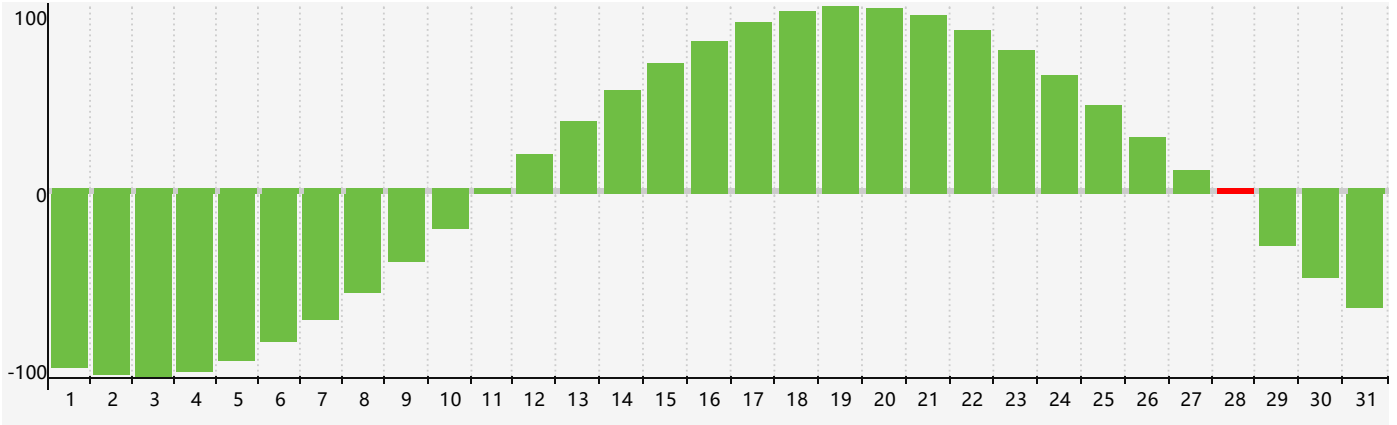

October 2018 Intellectual Biorhythm Charts

October 2018 Emotional Biorhythm Charts

October 2018 Physical Biorhythm Charts

October 2018

SUN	MON	TUE	WED	THU	FRI	SAT
30	1	2	3	4	5	6
7	8	9	10 Emotional	11	12 Physical	13
14	15	16	17	18	19	20
21	22	23	24	25	26	27
28 Intellectual	29	30	31	1	2	3