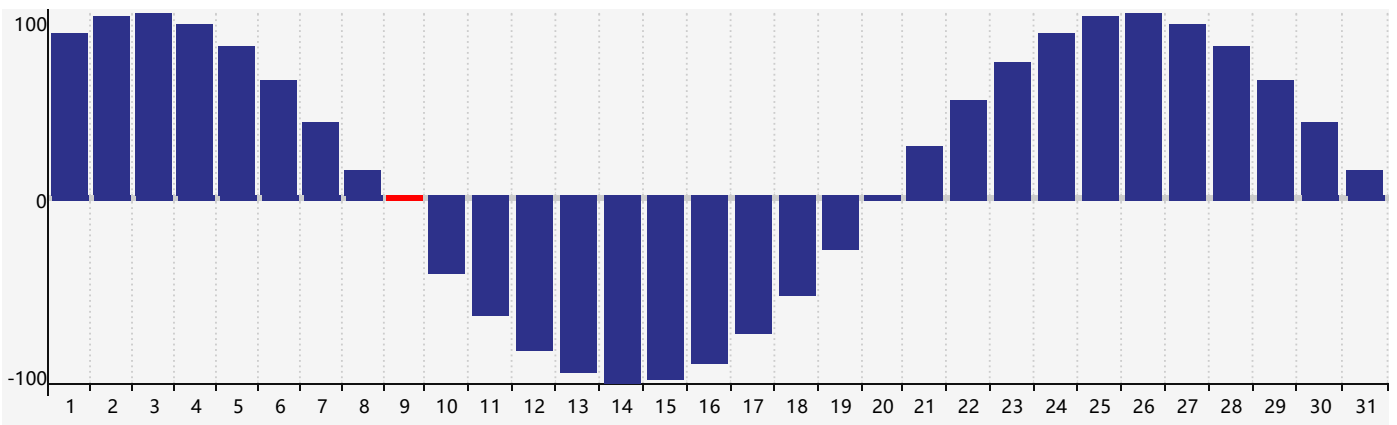

October 2018 Intellectual Biorhythm Charts

October 2018 Emotional Biorhythm Charts

October 2018 Physical Biorhythm Charts

October 2018

| SUN | MON | TUE | WED | THU | FRI | SAT |
|---|-----|---|---|--|-----|-----|
| 30 | 1 | 2 | 3 Emotional | 4 | 5 | 6 |
| 7 Intellectual | 8 | 9 Physical | 10 | 11 | 12 | 13 |
| 14 | 15 | 16 | 17 | 18 | 19 | 20 |
| 21 | 22 | 23 | 24 | 25 | 26 | 27 |
| 28 | 29 | 30 | 31 Emotional | 1 Physical | 2 | 3 |