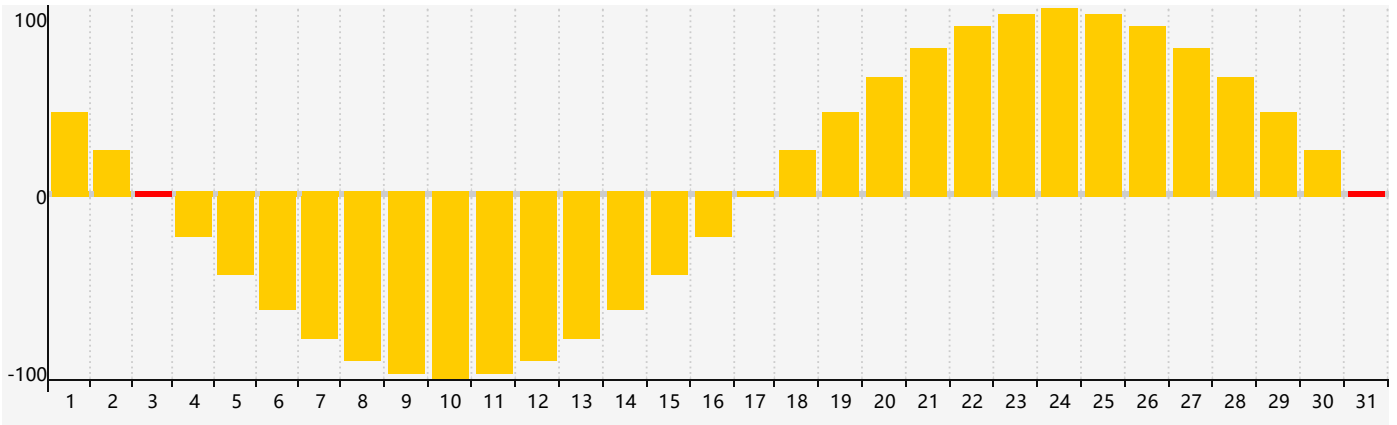

October 2018 Intellectual Biorhythm Charts

October 2018 Emotional Biorhythm Charts

October 2018 Physical Biorhythm Charts

October 2018

| SUN | MON | TUE | WED | THU | FRI | SAT |
|---|-----|---|---|--|-----|-----|
| 30 | 1 | 2 | 3 Emotional | 4 | 5 | 6 |
| 7 Intellectual | 8 | 9 Physical | 10 | 11 | 12 | 13 |
| 14 | 15 | 16 | 17 | 18 | 19 | 20 |
| 21 | 22 | 23 | 24 | 25 | 26 | 27 |
| 28 | 29 | 30 | 31 Emotional | 1 Physical | 2 | 3 |