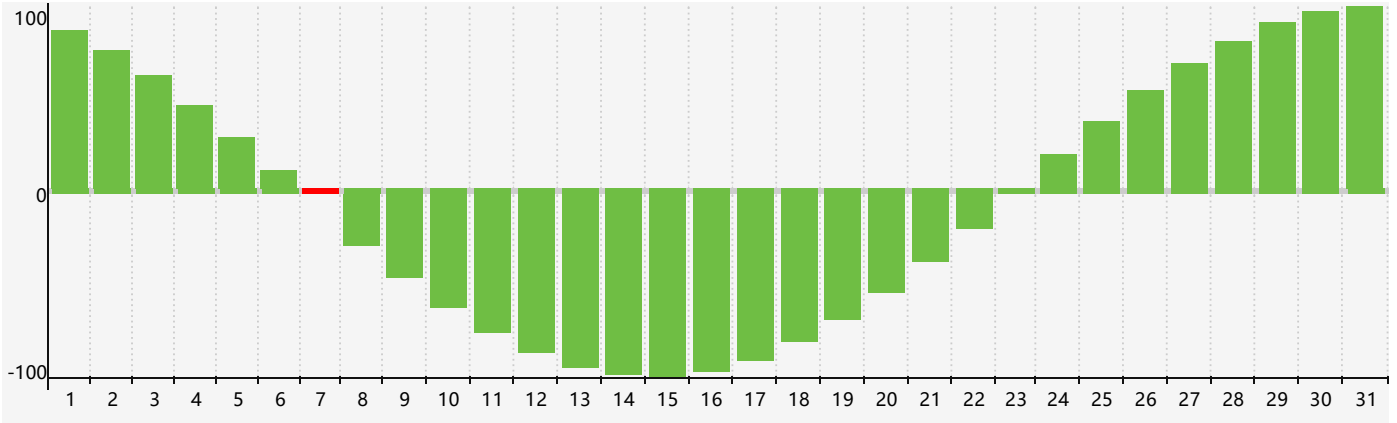

October 2018 Intellectual Biorhythm Charts

October 2018 Emotional Biorhythm Charts

October 2018 Physical Biorhythm Charts

October 2018

| SUN | MON | TUE | WED | THU | FRI | SAT |
|---|-----|---|---|--|-----|-----|
| 30 | 1 | 2 | 3 Emotional | 4 | 5 | 6 |
| 7 Intellectual | 8 | 9 Physical | 10 | 11 | 12 | 13 |
| 14 | 15 | 16 | 17 | 18 | 19 | 20 |
| 21 | 22 | 23 | 24 | 25 | 26 | 27 |
| 28 | 29 | 30 | 31 Emotional | 1 Physical | 2 | 3 |