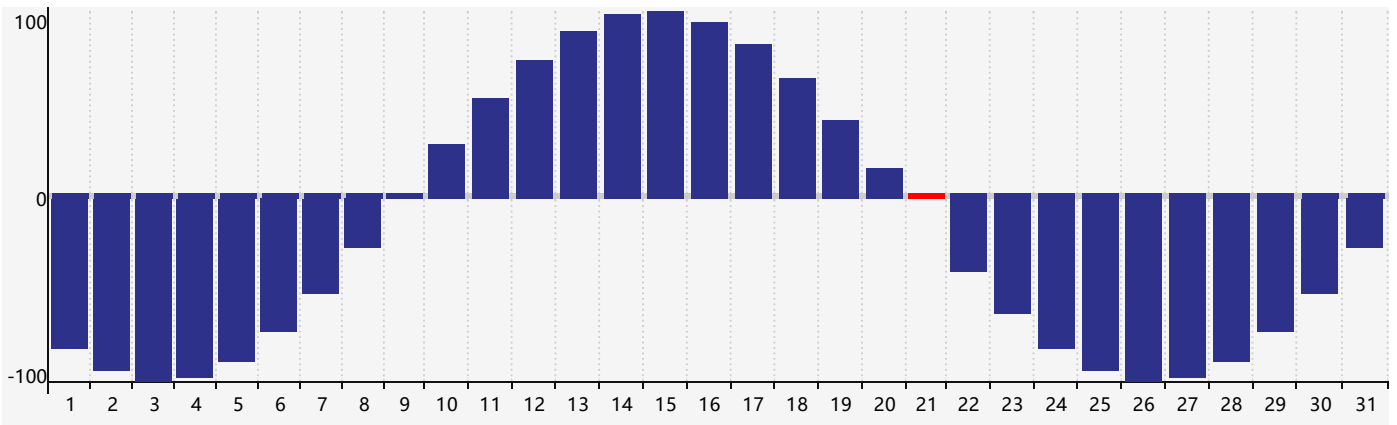

October 2018 Intellectual Biorhythm Charts

October 2018 Emotional Biorhythm Charts

October 2018 Physical Biorhythm Charts

October 2018

SUN	MON	TUE	WED	THU	FRI	SAT
30	1	2 Emotional	3	4	5	6
7	8	9	10	11	12	13
14	15	16	17	18	19	20
21 Physical	22	23 Intellectual	24	25	26	27
28	29	30 Emotional	31	1	2	3