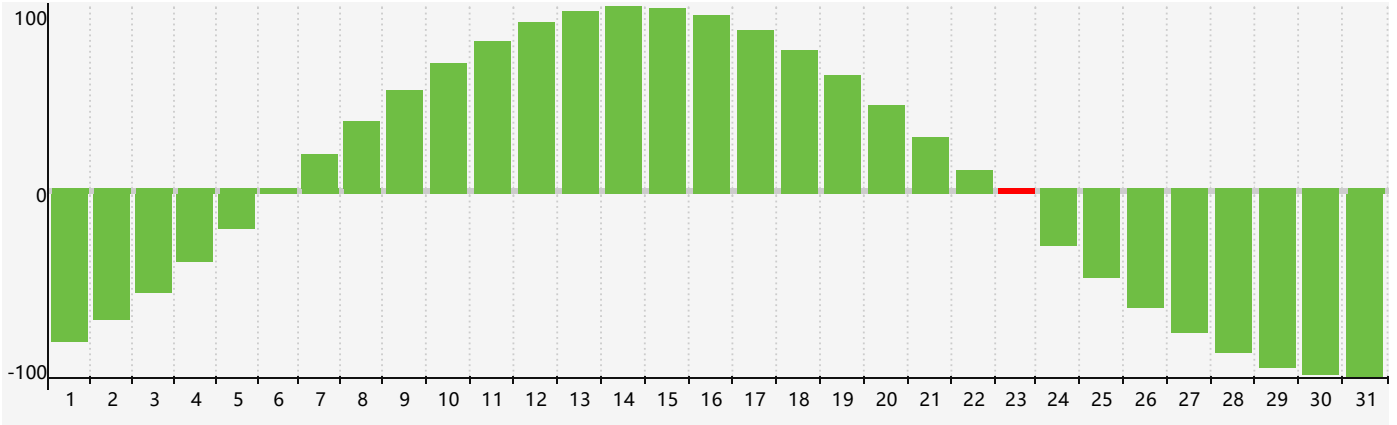

October 2018 Intellectual Biorhythm Charts

October 2018 Emotional Biorhythm Charts

October 2018 Physical Biorhythm Charts

October 2018

SUN	MON	TUE	WED	THU	FRI	SAT
30	1	2 Emotional	3	4	5	6
7	8	9	10	11	12	13
14	15	16	17	18	19	20
21 Physical	22	23 Intellectual	24	25	26	27
28	29	30 Emotional	31	1	2	3