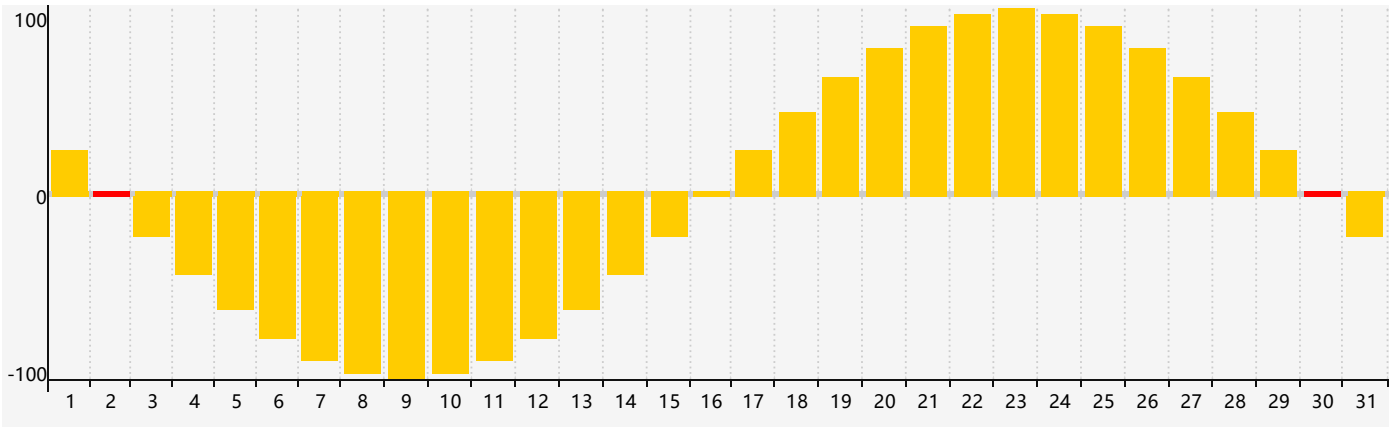

October 2018 Intellectual Biorhythm Charts

October 2018 Emotional Biorhythm Charts

October 2018 Physical Biorhythm Charts

October 2018

SUN	MON	TUE	WED	THU	FRI	SAT
30	1	2 Emotional	3	4	5	6
7	8	9	10	11	12	13
14	15	16	17	18	19	20
21 Physical	22	23 Intellectual	24	25	26	27
28	29	30 Emotional	31	1	2	3