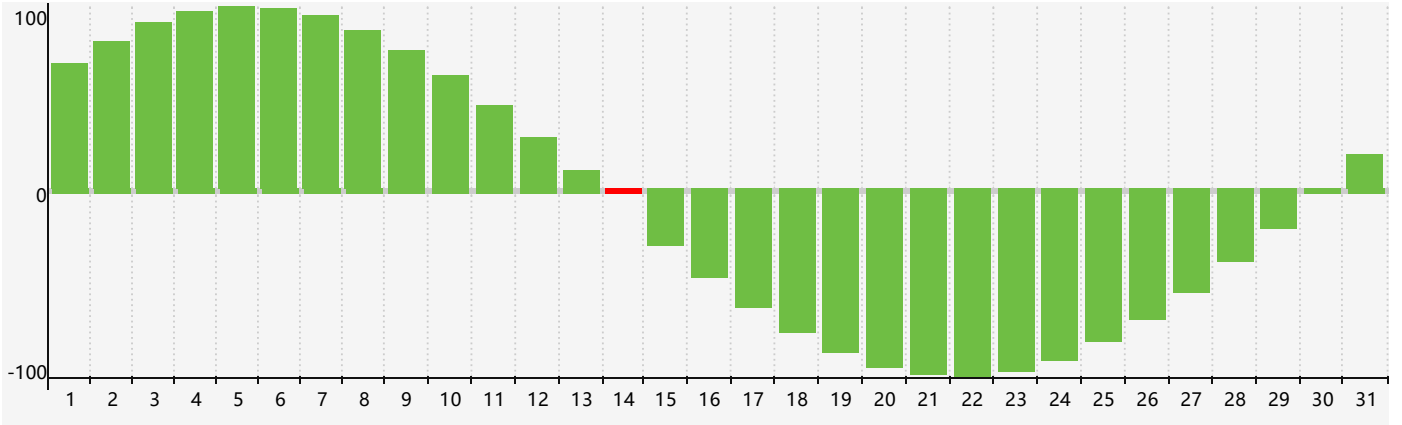

October 2018 Intellectual Biorhythm Charts

October 2018 Emotional Biorhythm Charts

October 2018 Physical Biorhythm Charts

October 2018

SUN	MON	TUE	WED	THU	FRI	SAT
30 	1 	2 	3 	4 	5 	6 
7 	8 	9 	10 	11 	12 	13 
14 Intellectual 	15 	16 Physical 	17 	18 Emotional 	19 	20 
21 	22 	23 	24 	25 	26 	27 
28 	29 	30 	31 	1 	2 	3 