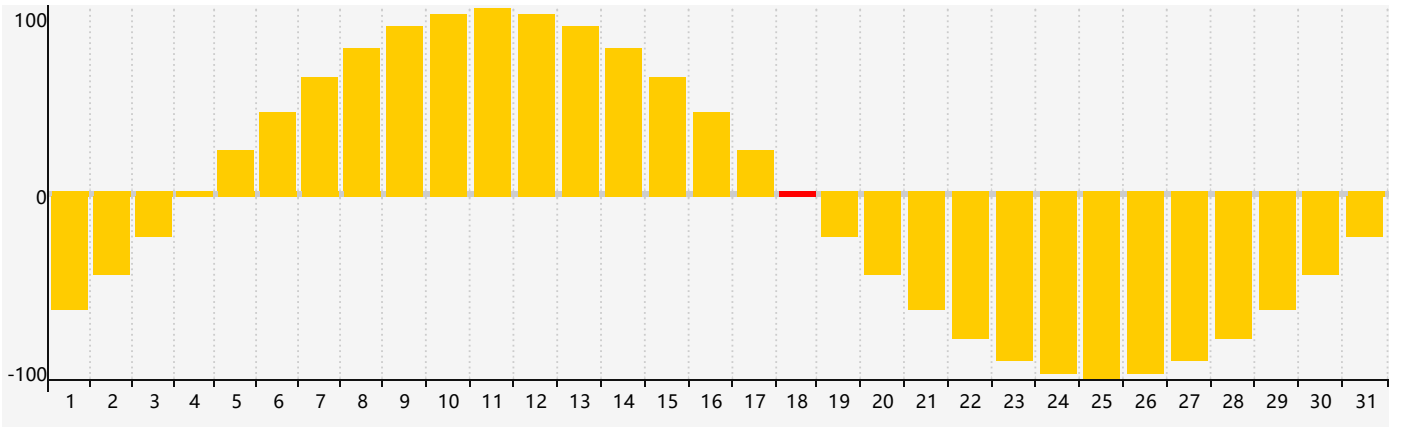

October 2018 Intellectual Biorhythm Charts

October 2018 Emotional Biorhythm Charts

October 2018 Physical Biorhythm Charts

October 2018

SUN	MON	TUE	WED	THU	FRI	SAT
30 	1 	2 	3 	4 	5 	6 
7 	8 	9 	10 	11 	12 	13 
14 Intellectual 	15 	16 Physical 	17 	18 Emotional 	19 	20 
21 	22 	23 	24 	25 	26 	27 
28 	29 	30 	31 	1 	2 	3 