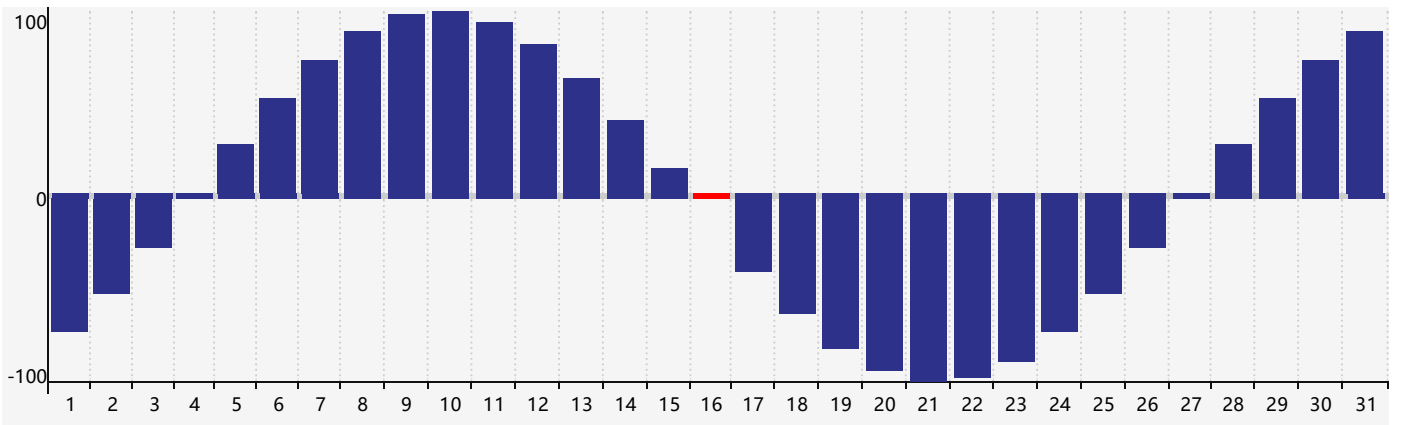

October 2018 Intellectual Biorhythm Charts

October 2018 Emotional Biorhythm Charts

October 2018 Physical Biorhythm Charts

October 2018

SUN	MON	TUE	WED	THU	FRI	SAT
30 	1 	2 	3 	4 	5 	6 
7 	8 	9 	10 	11 	12 	13 
14 Intellectual 	15 	16 Physical 	17 	18 Emotional 	19 	20 
21 	22 	23 	24 	25 	26 	27 
28 	29 	30 	31 	1 	2 	3 