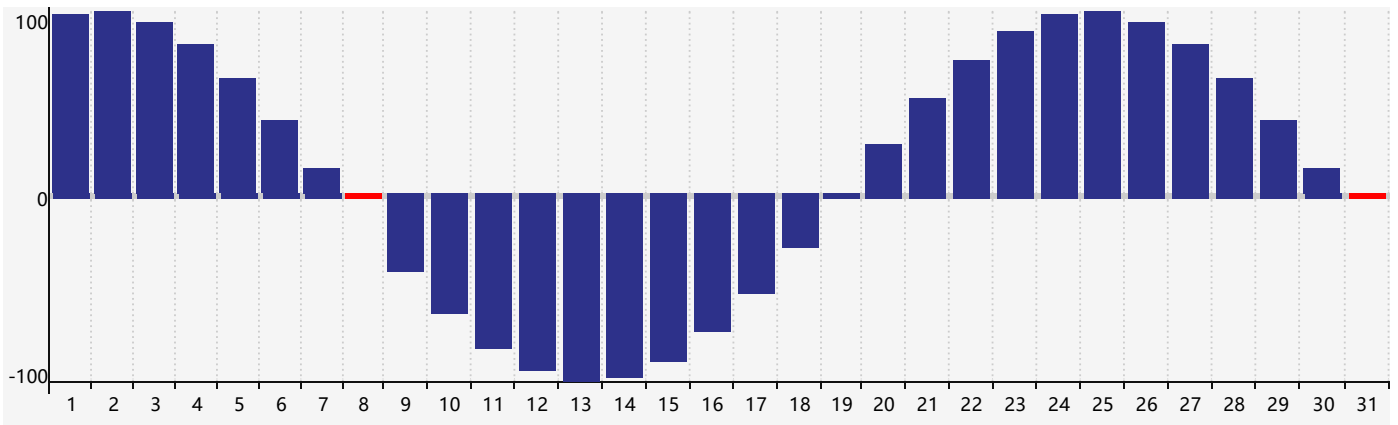

October 2018 Intellectual Biorhythm Charts

October 2018 Emotional Biorhythm Charts

October 2018 Physical Biorhythm Charts

October 2018

SUN	MON	TUE	WED	THU	FRI	SAT
30 	1 	2 	3 	4 	5 	6 
7 	8 Physical 	9 	10 	11 	12 	13 
14 	15 	16 	17 Intellectual 	18 	19 	20 
21 Emotional 	22 	23 	24 	25 	26 	27 
28 	29 	30 	31 Physical 	1 	2 	3 