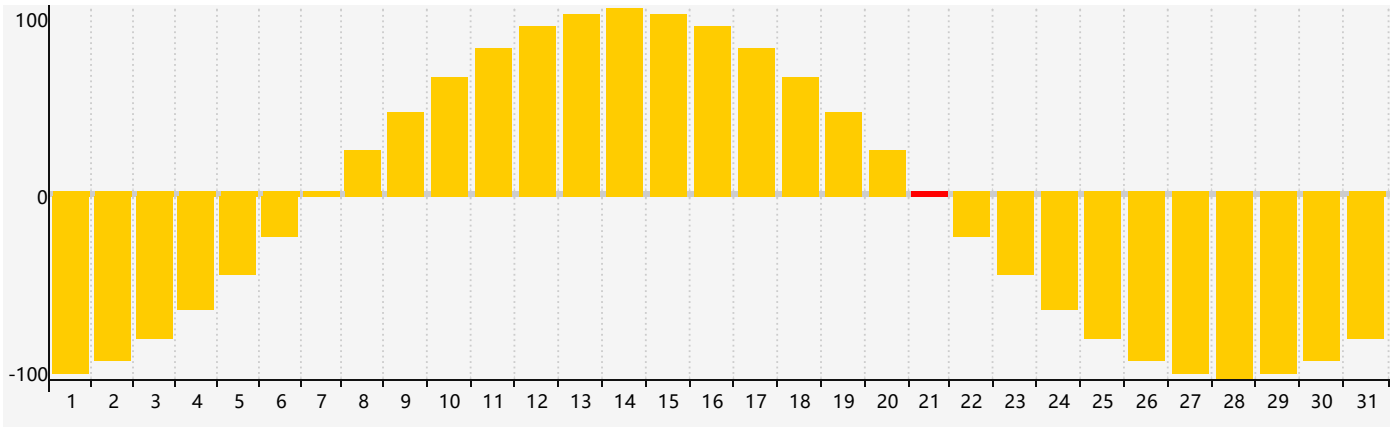

October 2018 Intellectual Biorhythm Charts

October 2018 Emotional Biorhythm Charts

October 2018 Physical Biorhythm Charts

October 2018

SUN	MON	TUE	WED	THU	FRI	SAT
30 	1 	2 	3 	4 	5 	6 
7 	8 Physical 	9 	10 	11 	12 	13 
14 	15 	16 	17 Intellectual 	18 	19 	20 
21 Emotional 	22 	23 	24 	25 	26 	27 
28 	29 	30 	31 Physical 	1 	2 	3 