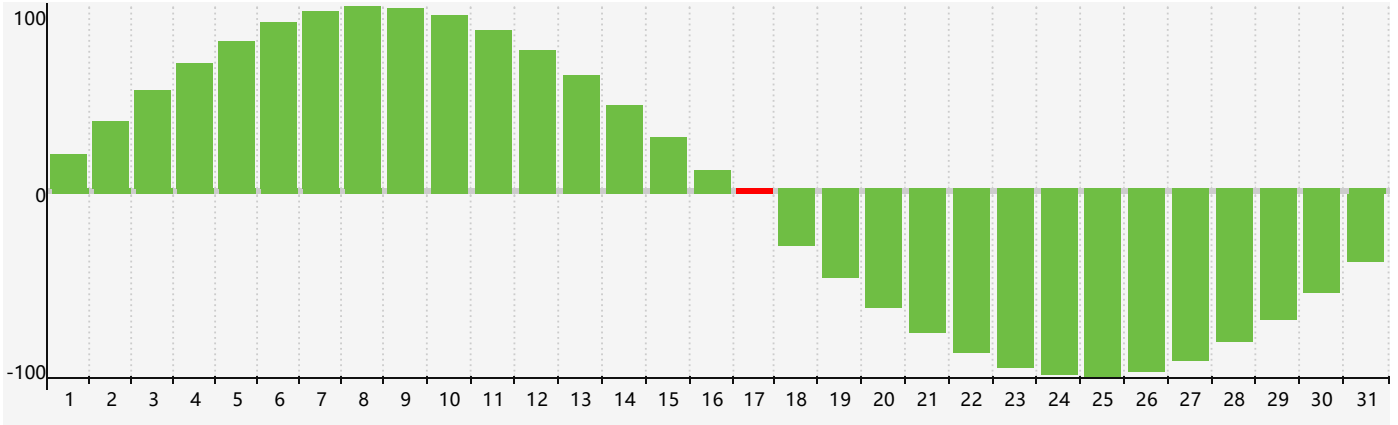

October 2018 Intellectual Biorhythm Charts

October 2018 Emotional Biorhythm Charts

October 2018 Physical Biorhythm Charts

October 2018

SUN	MON	TUE	WED	THU	FRI	SAT
30 	1 	2 	3 	4 	5 	6 
7 	8 Physical 	9 	10 	11 	12 	13 
14 	15 	16 	17 Intellectual 	18 	19 	20 
21 Emotional 	22 	23 	24 	25 	26 	27 
28 	29 	30 	31 Physical 	1 	2 	3 