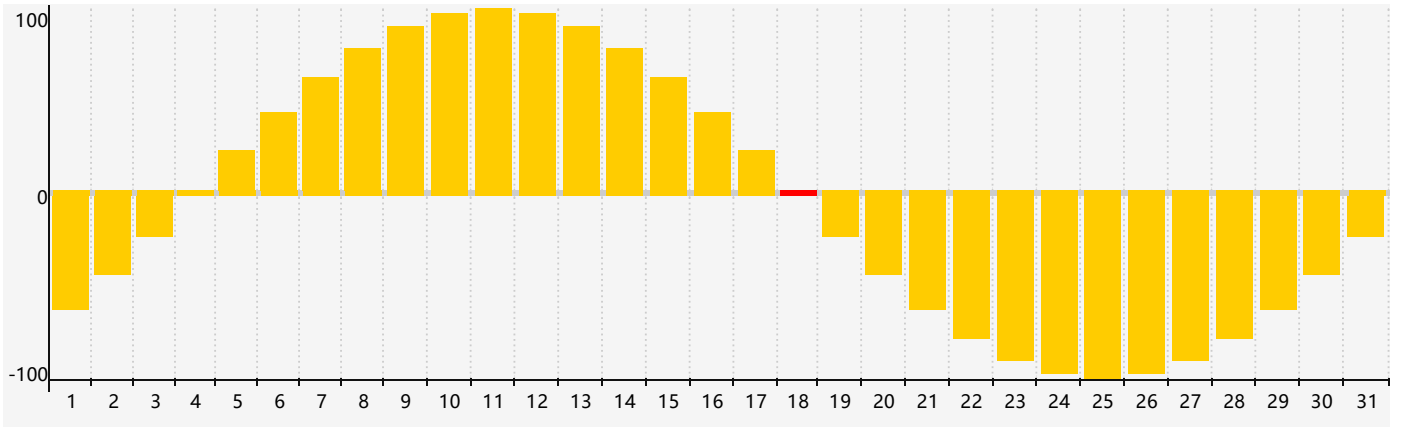

October 2018 Emotional Biorhythm Charts

October 2018

SUN	MON	TUE	WED	THU	FRI	SAT
30	1	2	3	4	5	6
7	8	9	10	11	12	13
14	15	16	17	18 <small>Emotional</small>	19	20
21	22	23	24	25	26	27
28	29	30	31	1	2	3