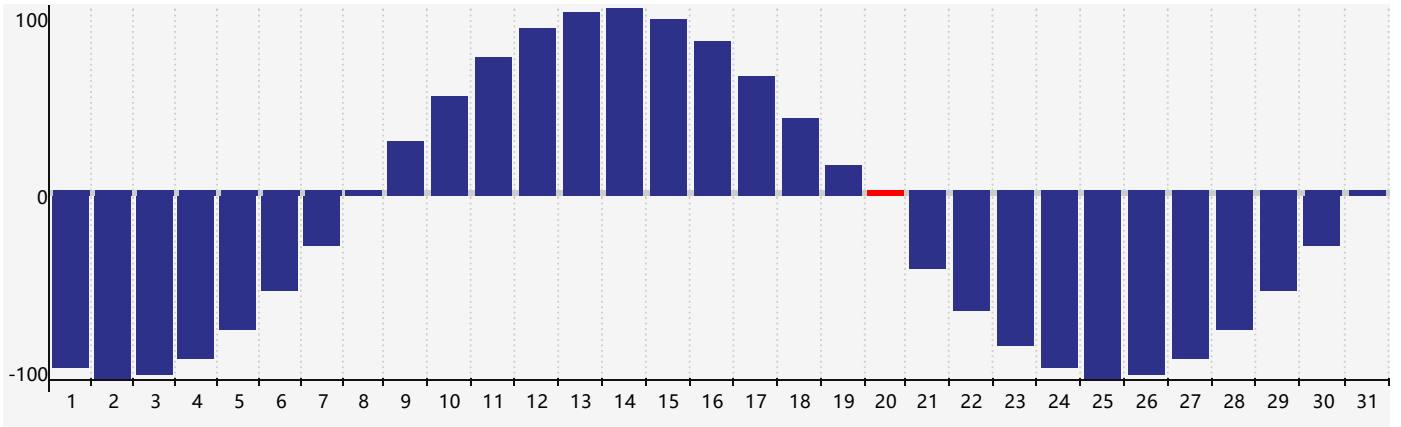

## October 2018 Physical Biorhythm Charts

# October 2018

SUN	MON	TUE	WED	THU	FRI	SAT
30	1	2	3	4	5	6
7	8	9	10	11	12	13
14	15	16	17	18	19	20 <small>Physical</small>
21	22	23	24	25	26	27
28	29	30	31	1	2	3