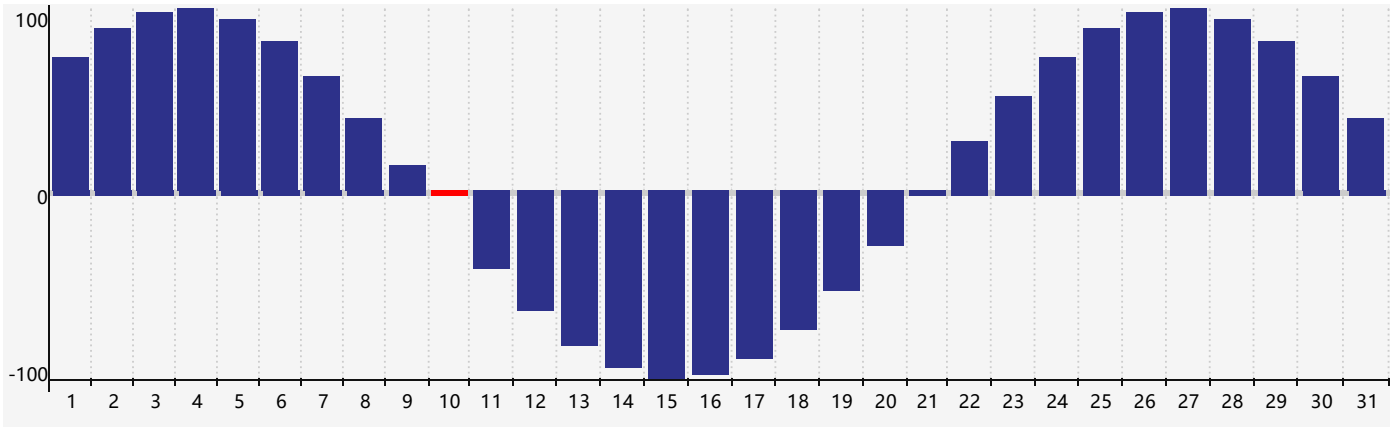

## October 2018 Physical Biorhythm Charts

## October 2018

SUN	MON	TUE	WED	THU	FRI	SAT
30	1	2	3	4	5	6
7	8	9	10 <small>Physical</small>	11	12	13
14	15	16	17	18	19	20
21	22	23	24	25	26	27
28	29	30	31	1	2 <small>Physical</small>	3