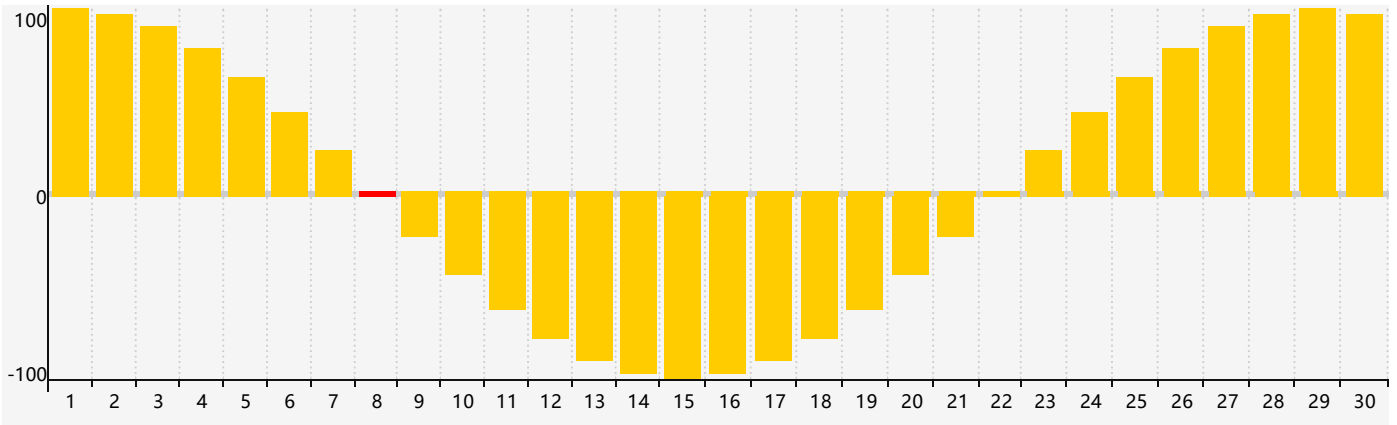

November 2018 Intellectual Biorhythm Charts

November 2018 Emotional Biorhythm Charts

November 2018 Physical Biorhythm Charts

November 2018

SUN	MON	TUE	WED	THU	FRI	SAT
28 	29 	30 	31 	1 	2 Physical 	3 
4 	5 	6 	7 	8 Emotional 	9 	10 
11 	12 	13 	14 	15 	16 	17 
18 	19 	20 	21 	22 	23 	24 
25 Physical 	26 	27 	28 	29 Intellectual 	30 	1 