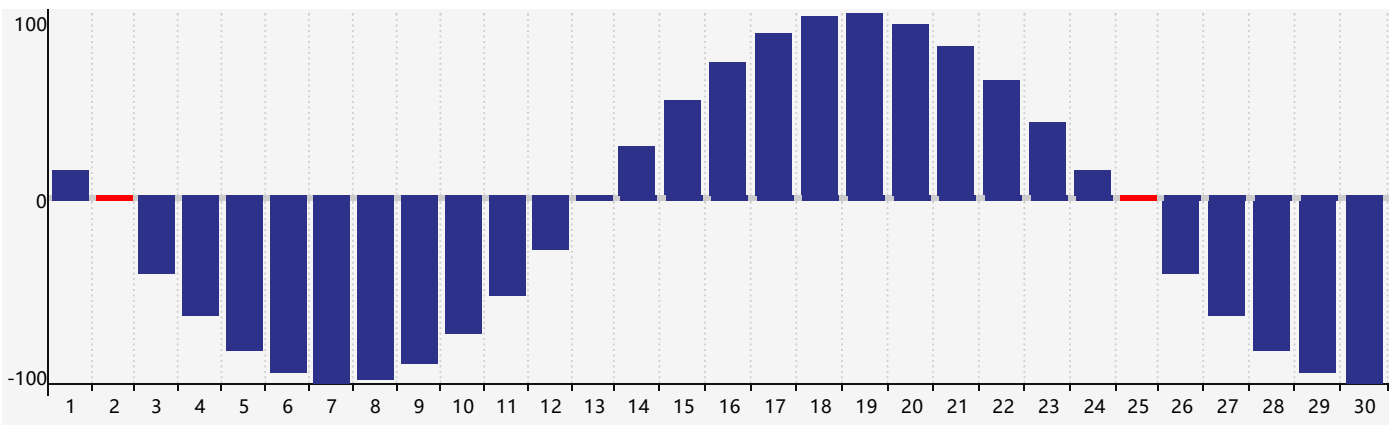

November 2018 Intellectual Biorhythm Charts

November 2018 Emotional Biorhythm Charts

November 2018 Physical Biorhythm Charts

November 2018

SUN	MON	TUE	WED	THU	FRI	SAT
28 	29 	30 	31 	1 	2 Physical 	3 
4 	5 	6 	7 	8 Emotional 	9 	10 
11 	12 	13 	14 	15 	16 	17 
18 	19 	20 	21 	22 	23 	24 
25 Physical 	26 	27 	28 	29 Intellectual 	30 	1 