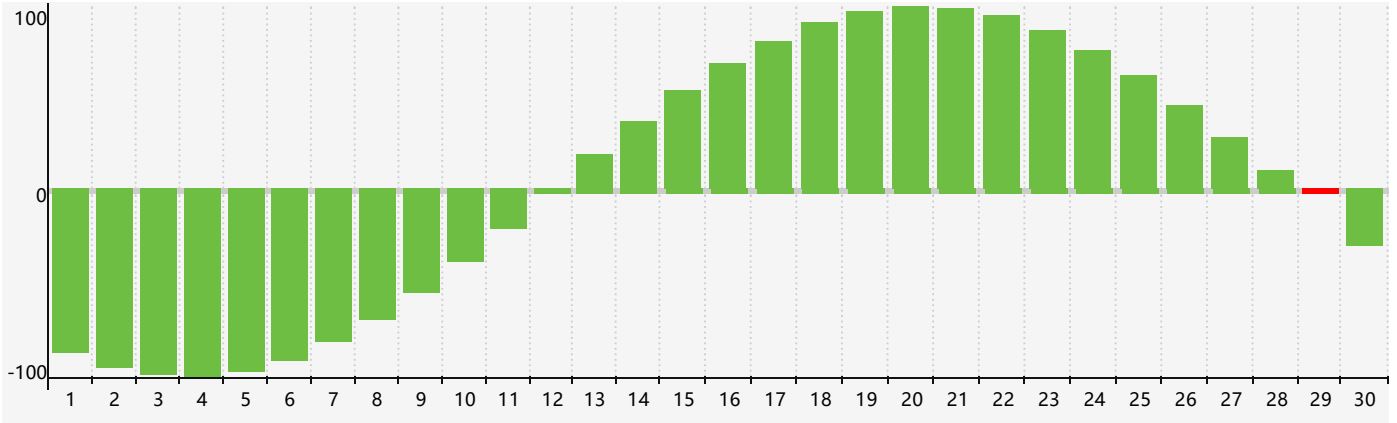

November 2018 Intellectual Biorhythm Charts

November 2018 Emotional Biorhythm Charts

November 2018 Physical Biorhythm Charts

November 2018

SUN	MON	TUE	WED	THU	FRI	SAT
28 	29 	30 	31 	1 	2 Physical 	3 
4 	5 	6 	7 	8 Emotional 	9 	10 
11 	12 	13 	14 	15 	16 	17 
18 	19 	20 	21 	22 	23 	24 
25 Physical 	26 	27 	28 	29 Intellectual 	30 	1 