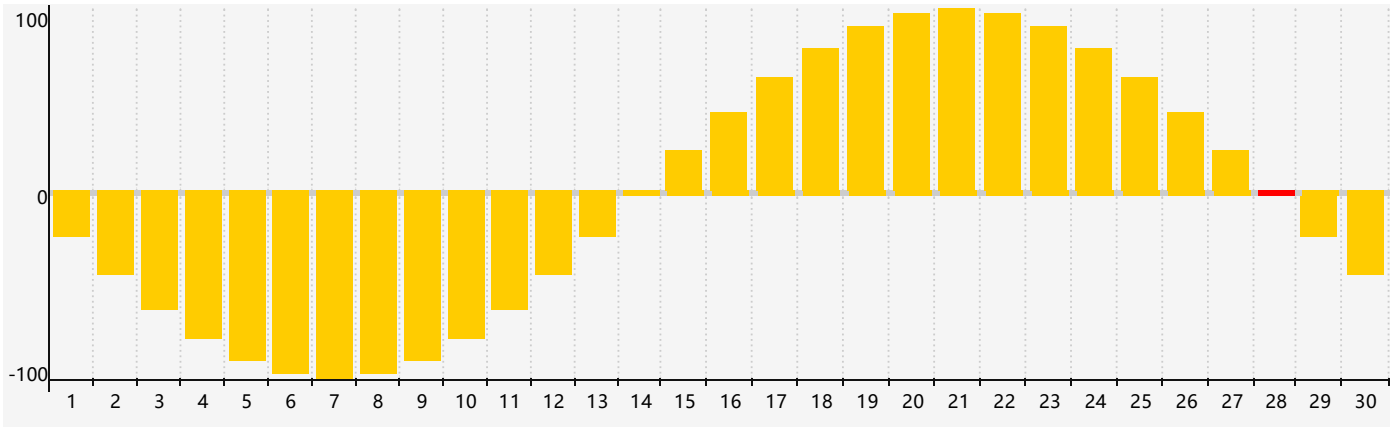

November 2018 Emotional Biorhythm Charts

November 2018

SUN	MON	TUE	WED	THU	FRI	SAT
28	29	30	31 <small>Emotional</small>	1	2	3
4	5	6	7	8	9	10
11	12	13	14	15	16	17
18	19	20	21	22	23	24
25	26	27	28 <small>Emotional</small>	29	30	1