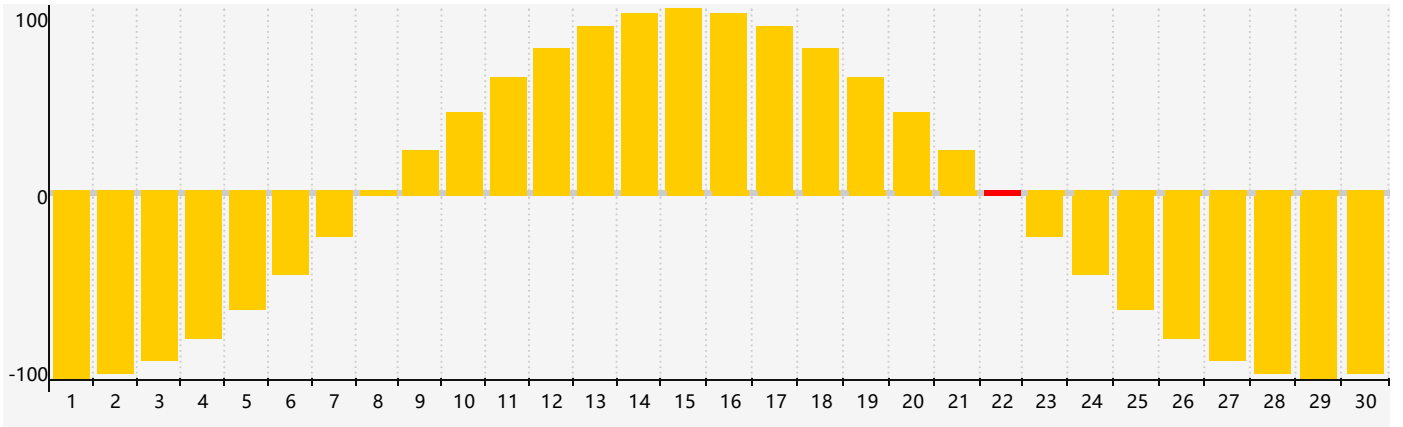

November 2018 Emotional Biorhythm Charts

November 2018

SUN	MON	TUE	WED	THU	FRI	SAT
28	29	30	31	1	2	3
4	5	6	7	8	9	10
11	12	13	14	15	16	17
18	19	20	21	22 <small>Emotional</small>	23	24
25	26	27	28	29	30	1