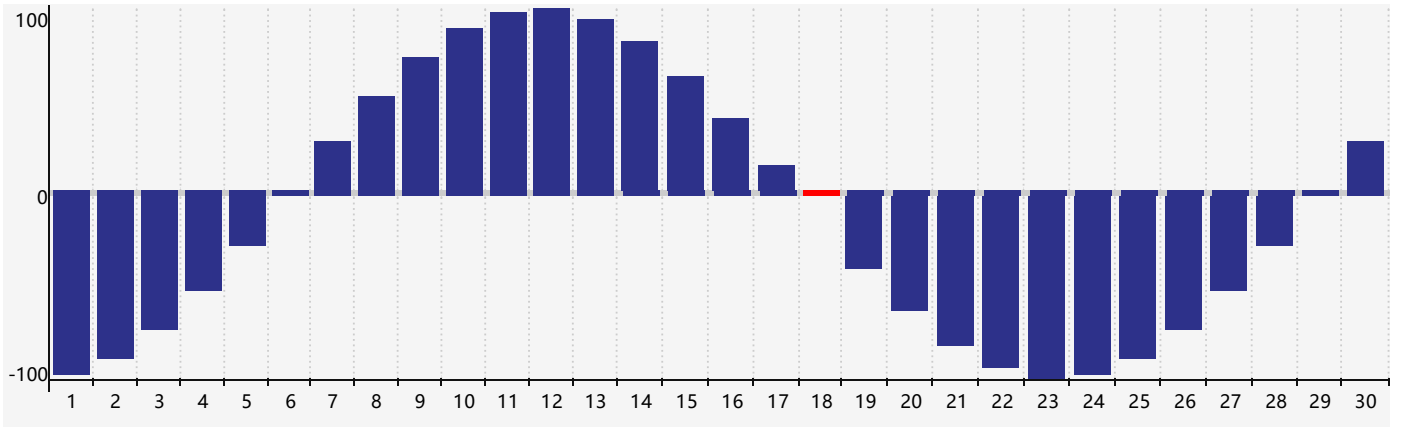

November 2018 Physical Biorhythm Charts

November 2018

SUN	MON	TUE	WED	THU	FRI	SAT
28	29	30	31	1	2	3
4	5	6	7	8	9	10
11	12	13	14	15	16	17
18 <small>Physical</small>	19	20	21	22	23	24
25	26	27	28	29	30	1