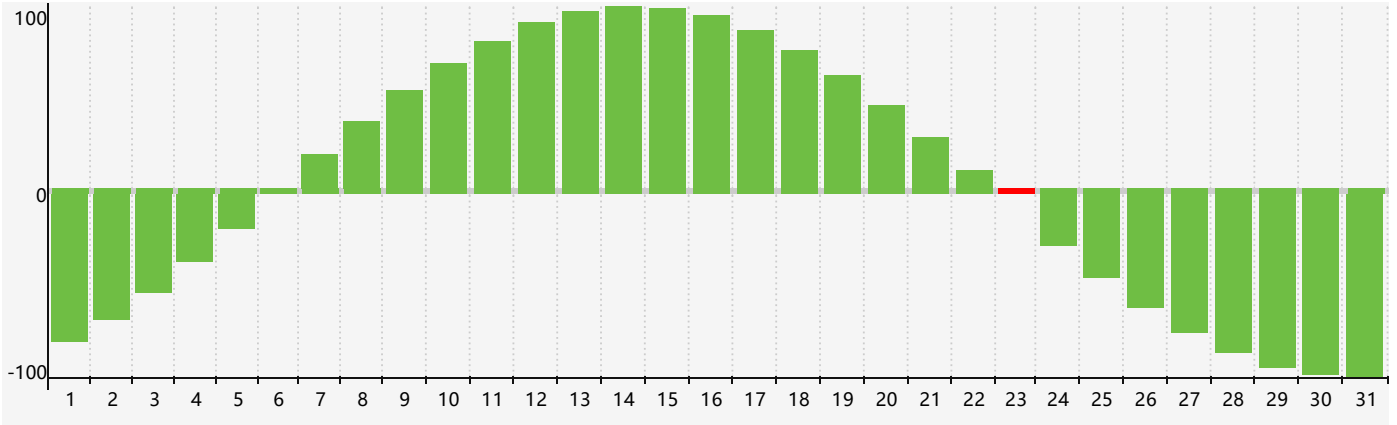

December 2018 Intellectual Biorhythm Charts

December 2018 Emotional Biorhythm Charts

December 2018 Physical Biorhythm Charts

December 2018

SUN	MON	TUE	WED	THU	FRI	SAT
25	26	27	28	29	30	1
2	3	4	5 <small>Emotional</small>	6	7	8
9	10	11	12	13	14	15 <small>Physical</small>
16	17	18	19	20	21	22
23 <small>Intellectual</small>	24	25	26	27	28	29
30	31	1	2 <small>Emotional</small>	3	4	5