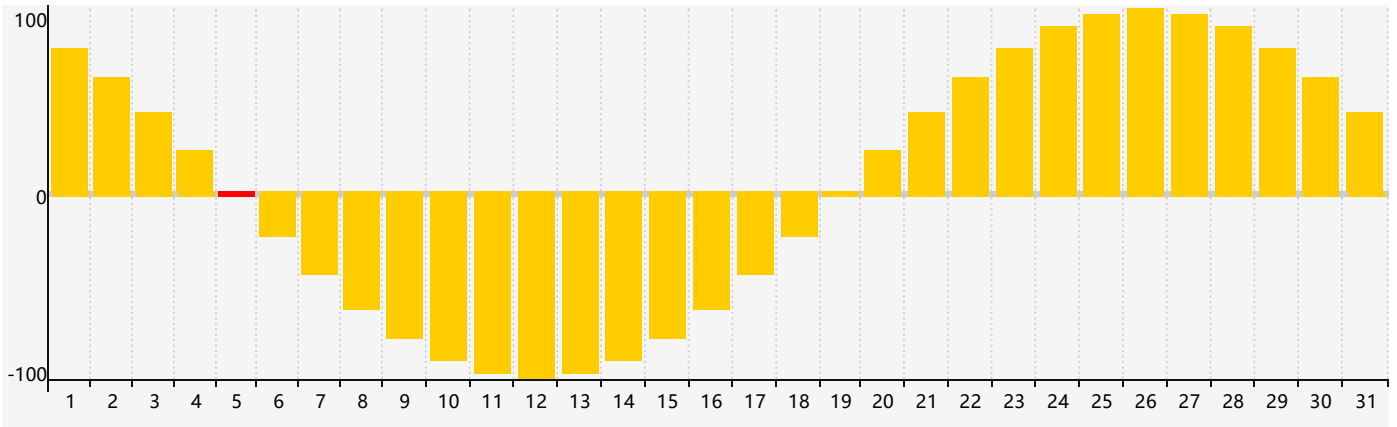

December 2018 Intellectual Biorhythm Charts

December 2018 Emotional Biorhythm Charts

December 2018 Physical Biorhythm Charts

December 2018

SUN	MON	TUE	WED	THU	FRI	SAT
25	26	27	28	29	30	1
2	3	4	5 <small>Emotional</small>	6	7	8
9	10	11	12	13	14	15 <small>Physical</small>
16	17	18	19	20	21	22
23 <small>Intellectual</small>	24	25	26	27	28	29
30	31	1	2 <small>Emotional</small>	3	4	5