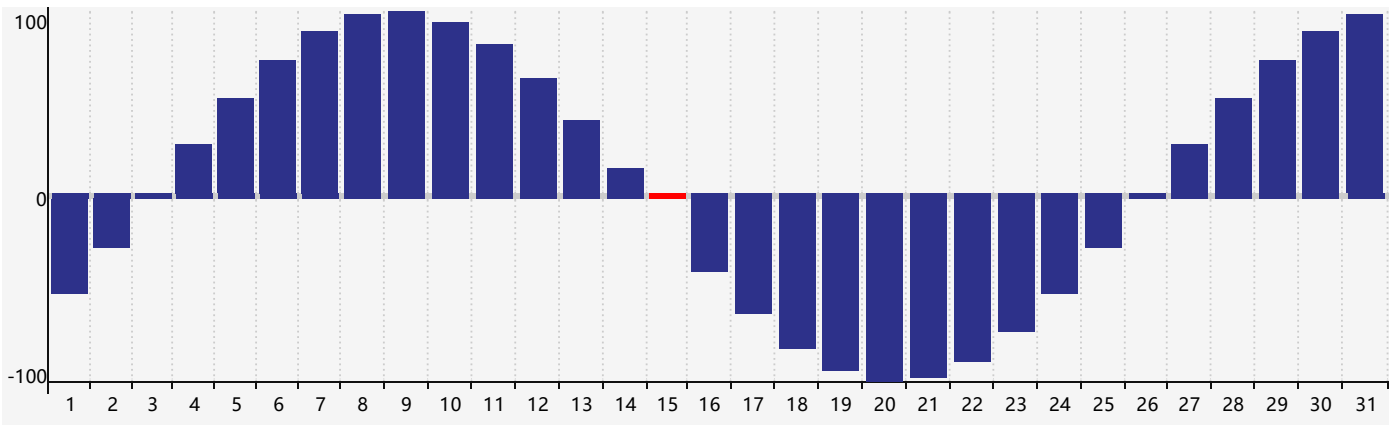

December 2018 Intellectual Biorhythm Charts

December 2018 Emotional Biorhythm Charts

December 2018 Physical Biorhythm Charts

December 2018

SUN	MON	TUE	WED	THU	FRI	SAT
25	26	27	28	29	30	1
2	3	4	5 <small>Emotional</small>	6	7	8
9	10	11	12	13	14	15 <small>Physical</small>
16	17	18	19	20	21	22
23 <small>Intellectual</small>	24	25	26	27	28	29
30	31	1	2 <small>Emotional</small>	3	4	5