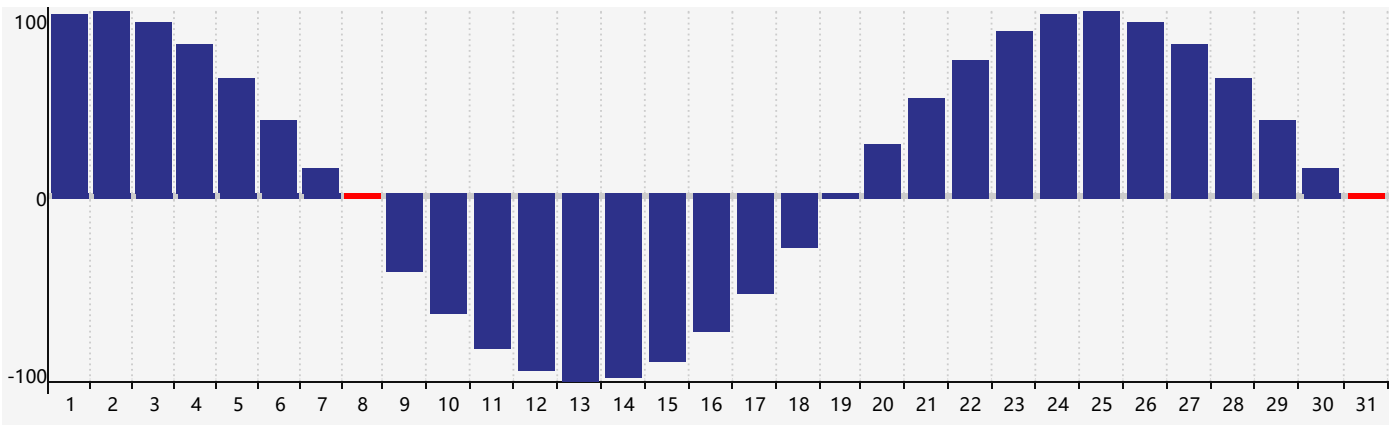

December 2018 Intellectual Biorhythm Charts

December 2018 Emotional Biorhythm Charts

December 2018 Physical Biorhythm Charts

December 2018

SUN	MON	TUE	WED	THU	FRI	SAT
25	26	27	28	29	30	1
2	3	4	5	6	7	8 Physical
9 Emotional	10	11	12	13	14	15
16 Intellectual	17	18	19	20	21	22
23	24	25	26	27	28	29
30	31 Physical	1	2	3	4	5