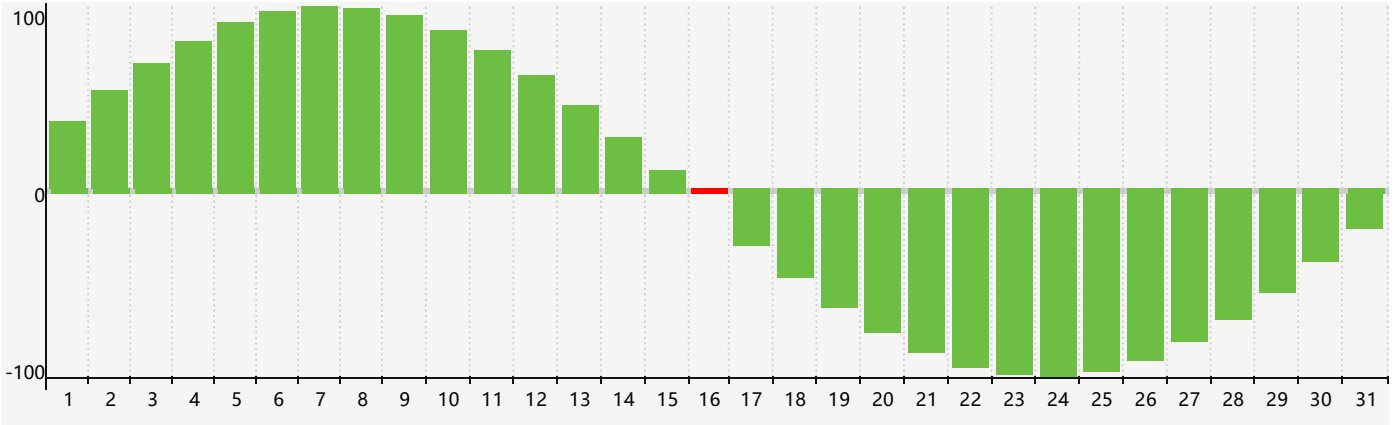

December 2018 Intellectual Biorhythm Charts

December 2018 Emotional Biorhythm Charts

December 2018 Physical Biorhythm Charts

December 2018

SUN	MON	TUE	WED	THU	FRI	SAT
25	26	27	28	29	30	1
2	3	4	5	6	7	8 Physical
9 Emotional	10	11	12	13	14	15
16 Intellectual	17	18	19	20	21	22
23	24	25	26	27	28	29
30	31 Physical	1	2	3	4	5