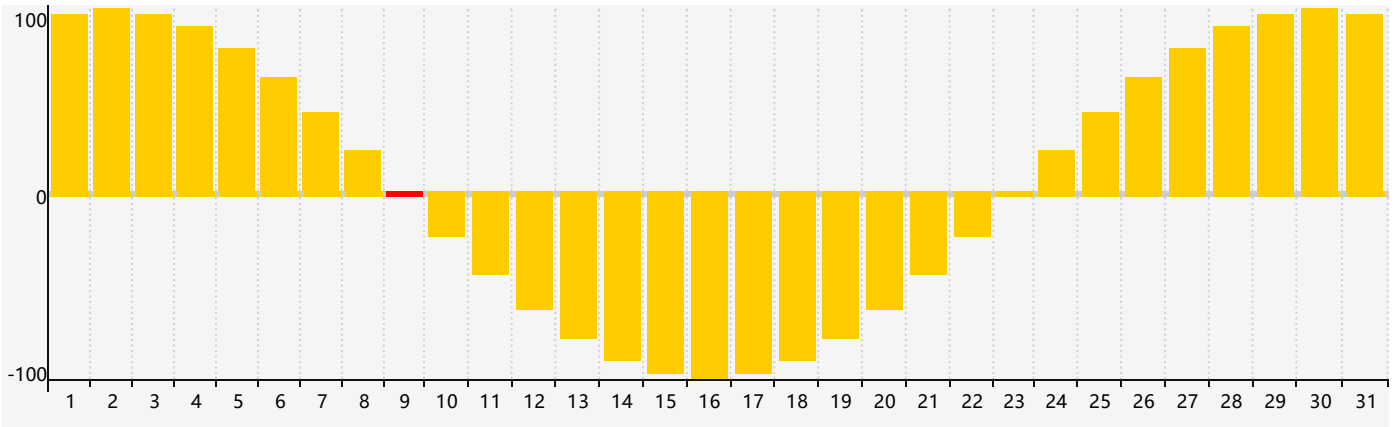

December 2018 Intellectual Biorhythm Charts

December 2018 Emotional Biorhythm Charts

December 2018 Physical Biorhythm Charts

December 2018

SUN	MON	TUE	WED	THU	FRI	SAT
25	26	27	28	29	30	1
2	3	4	5	6	7	8 Physical
9 Emotional	10	11	12	13	14	15
16 Intellectual	17	18	19	20	21	22
23	24	25	26	27	28	29
30	31 Physical	1	2	3	4	5