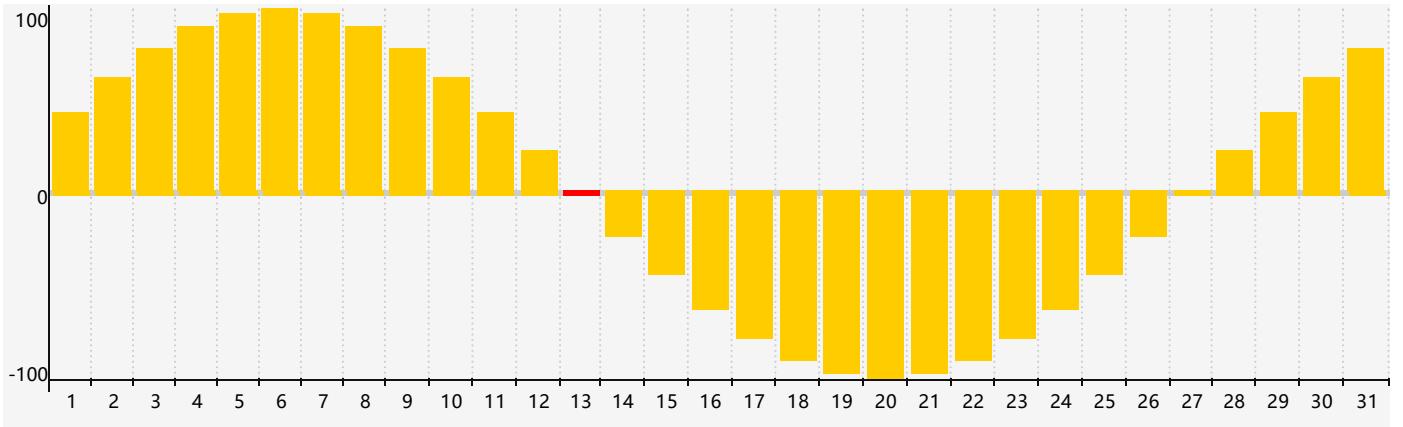

December 2018 Emotional Biorhythm Charts

December 2018

SUN	MON	TUE	WED	THU	FRI	SAT
25	26	27	28	29	30	1
2	3	4	5	6	7	8
9	10	11	12	13 <small>Emotional</small>	14	15
16	17	18	19	20	21	22
23	24	25	26	27	28	29
30	31	1	2	3	4	5