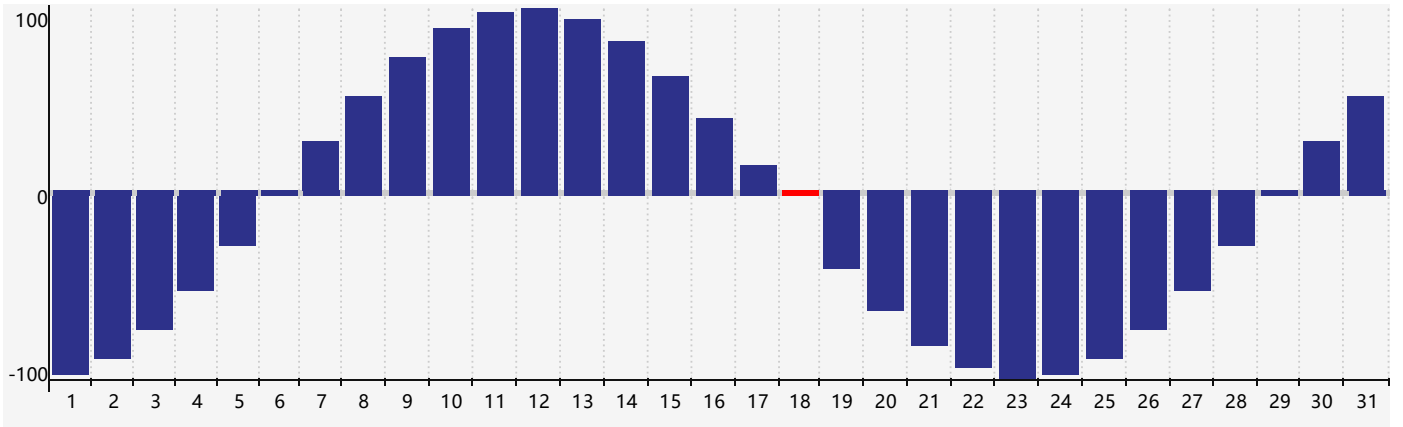

## December 2018 Physical Biorhythm Charts

## December 2018

SUN	MON	TUE	WED	THU	FRI	SAT
25 Physical	26	27	28	29	30	1
2	3	4	5	6	7	8
9	10	11	12	13	14	15
16	17	18 Physical	19	20	21	22
23	24	25	26	27	28	29
30	31	1	2	3	4	5