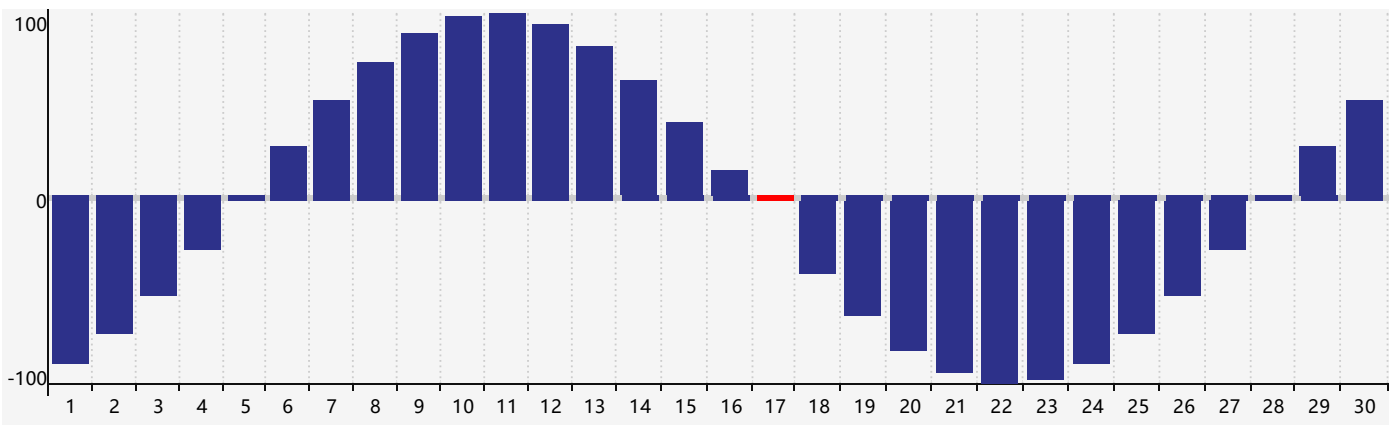

June 2018 Intellectual Biorhythm Charts

June 2018 Emotional Biorhythm Charts

June 2018 Physical Biorhythm Charts

June 2018

SUN	MON	TUE	WED	THU	FRI	SAT
27	28	29	30	31	1	2 Intellectual
3	4	5	6	7	8	9 Emotional
10	11	12	13	14	15	16
17 Physical	18	19	20	21	22	23
24	25	26	27	28	29	30