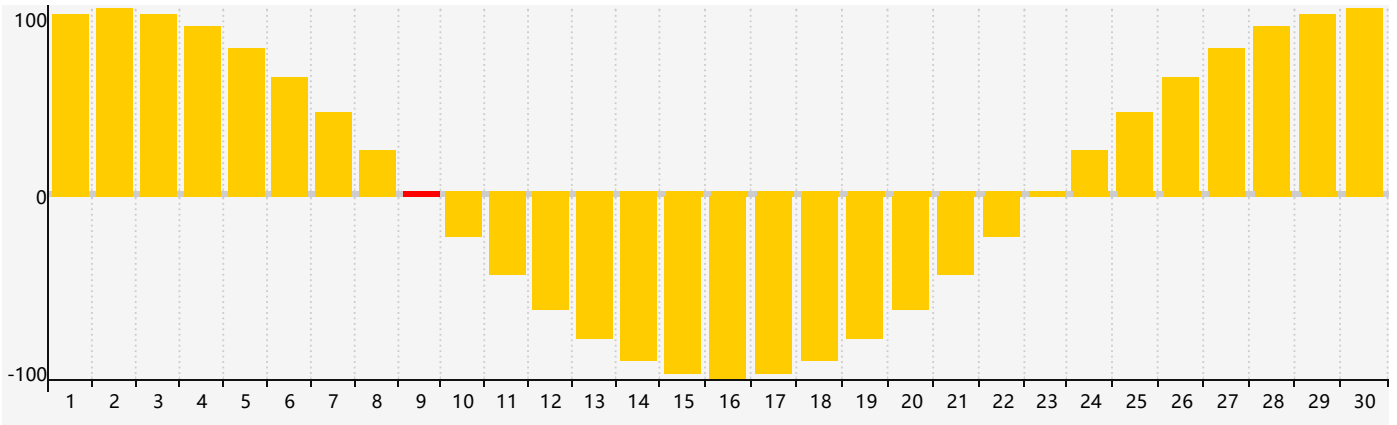

June 2018 Intellectual Biorhythm Charts

June 2018 Emotional Biorhythm Charts

June 2018 Physical Biorhythm Charts

June 2018

SUN	MON	TUE	WED	THU	FRI	SAT
27	28	29	30	31	1	2 Intellectual
3	4	5	6	7	8	9 Emotional
10	11	12	13	14	15	16
17 Physical	18	19	20	21	22	23
24	25	26	27	28	29	30