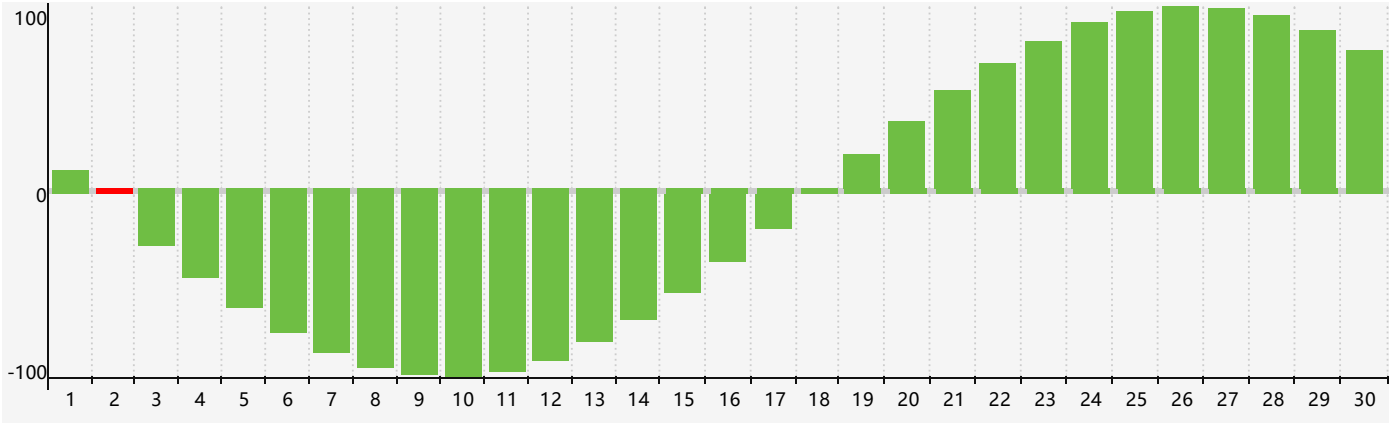

June 2018 Intellectual Biorhythm Charts

June 2018 Emotional Biorhythm Charts

June 2018 Physical Biorhythm Charts

June 2018

SUN	MON	TUE	WED	THU	FRI	SAT
27	28	29	30	31	1	2 Intellectual
3	4	5	6	7	8	9 Emotional
10	11	12	13	14	15	16
17 Physical	18	19	20	21	22	23
24	25	26	27	28	29	30