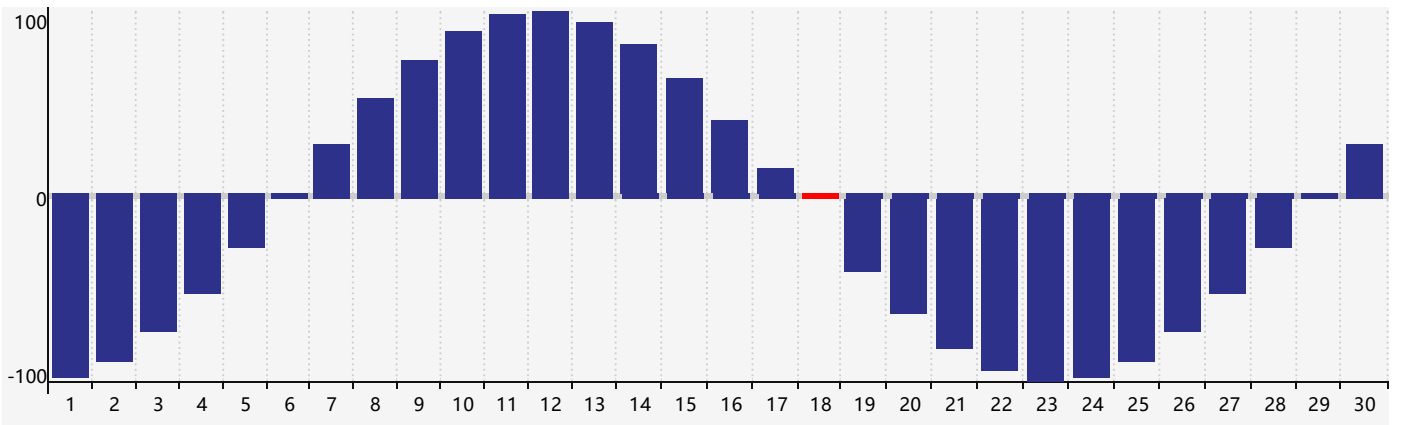

June 2018 Intellectual Biorhythm Charts

June 2018 Emotional Biorhythm Charts

June 2018 Physical Biorhythm Charts

June 2018

SUN	MON	TUE	WED	THU	FRI	SAT
27	28	29 <small>Intellectual</small>	30	31	1	2
3	4	5	6	7	8	9
10	11	12	13	14	15 <small>Emotional</small>	16
17	18 <small>Physical</small>	19	20	21	22	23
24	25	26	27	28	29	30