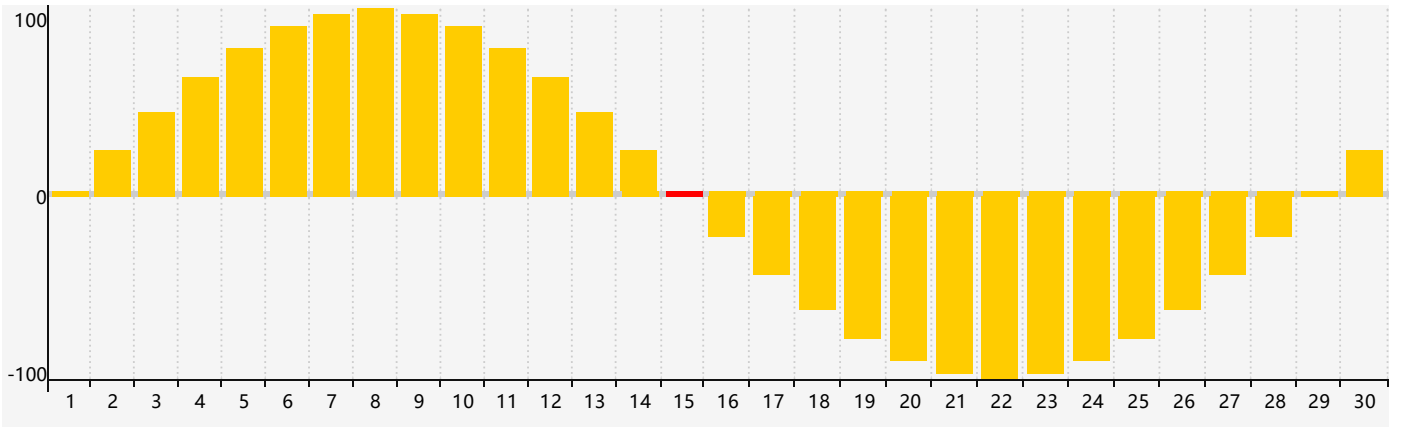

June 2018 Intellectual Biorhythm Charts

June 2018 Emotional Biorhythm Charts

June 2018 Physical Biorhythm Charts

June 2018

SUN	MON	TUE	WED	THU	FRI	SAT
27	28	29 <small>Intellectual</small>	30	31	1	2
3	4	5	6	7	8	9
10	11	12	13	14	15 <small>Emotional</small>	16
17	18 <small>Physical</small>	19	20	21	22	23
24	25	26	27	28	29	30