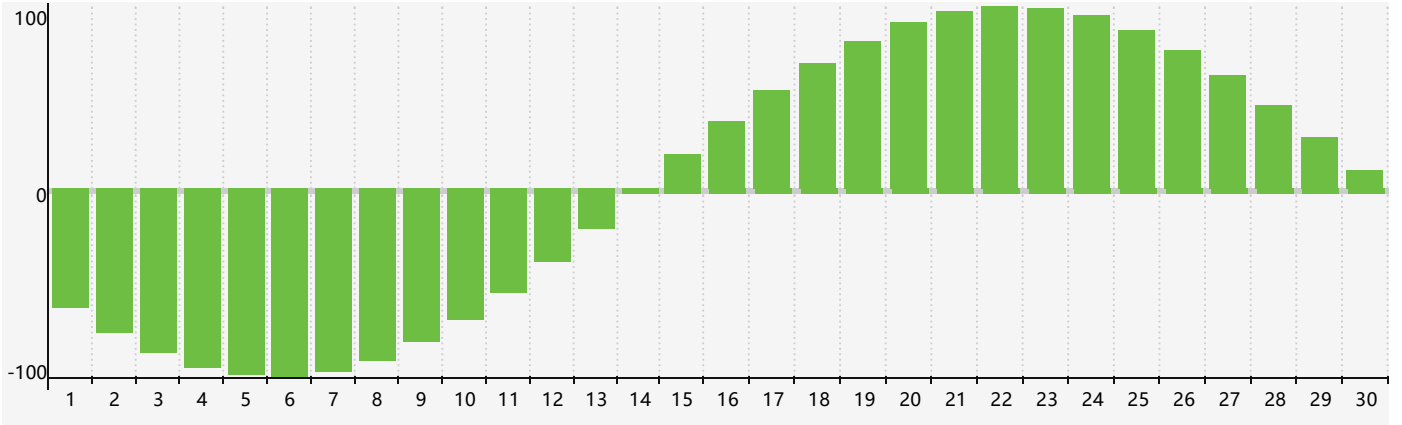

June 2018 Intellectual Biorhythm Charts

June 2018 Emotional Biorhythm Charts

June 2018 Physical Biorhythm Charts

June 2018

SUN	MON	TUE	WED	THU	FRI	SAT
27	28	29 <small>Intellectual</small>	30	31	1	2
3	4	5	6	7	8	9
10	11	12	13	14	15 <small>Emotional</small>	16
17	18 <small>Physical</small>	19	20	21	22	23
24	25	26	27	28	29	30