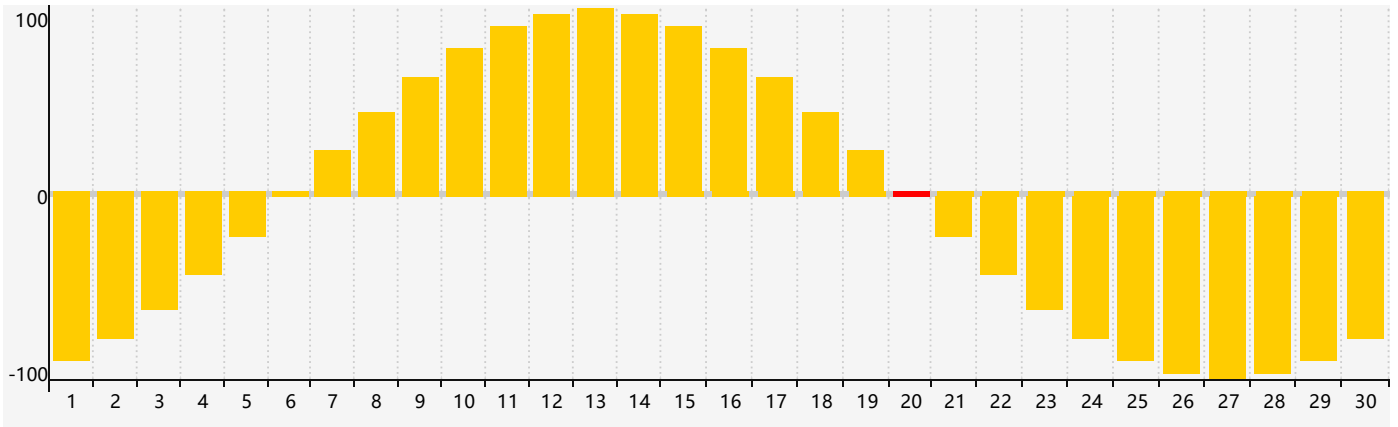

June 2018 Intellectual Biorhythm Charts

June 2018 Emotional Biorhythm Charts

June 2018 Physical Biorhythm Charts

June 2018

SUN	MON	TUE	WED	THU	FRI	SAT
27	28	29	30	31	1	2 Intellectual
3	4	5	6 Physical	7	8	9
10	11	12	13	14	15	16
17	18	19	20 Emotional	21	22	23
24	25	26	27	28	29 Physical	30