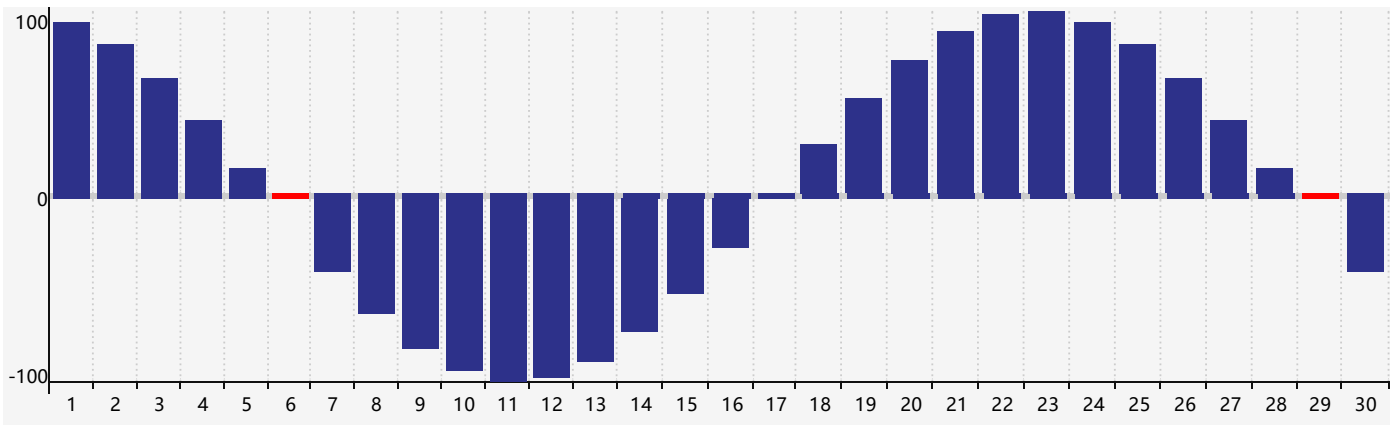

June 2018 Intellectual Biorhythm Charts

June 2018 Emotional Biorhythm Charts

June 2018 Physical Biorhythm Charts

June 2018

SUN	MON	TUE	WED	THU	FRI	SAT
27	28	29	30	31	1	2 Intellectual
3	4	5	6 Physical	7	8	9
10	11	12	13	14	15	16
17	18	19	20 Emotional	21	22	23
24	25	26	27	28	29 Physical	30