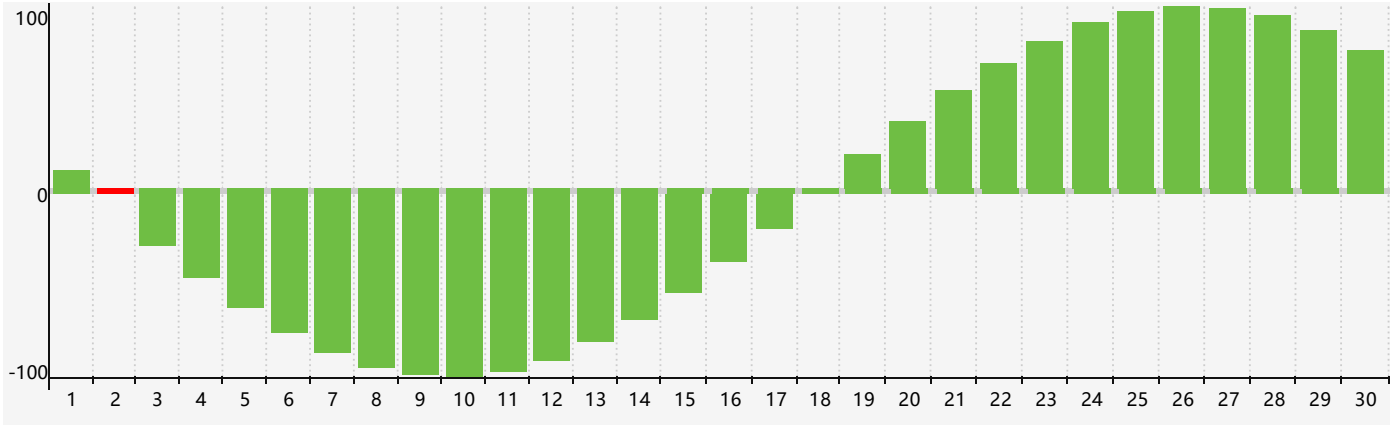

June 2018 Intellectual Biorhythm Charts

June 2018 Emotional Biorhythm Charts

June 2018 Physical Biorhythm Charts

June 2018

SUN	MON	TUE	WED	THU	FRI	SAT
27	28	29	30	31	1	2 Intellectual
3	4	5	6 Physical	7	8	9
10	11	12	13	14	15	16
17	18	19	20 Emotional	21	22	23
24	25	26	27	28	29 Physical	30