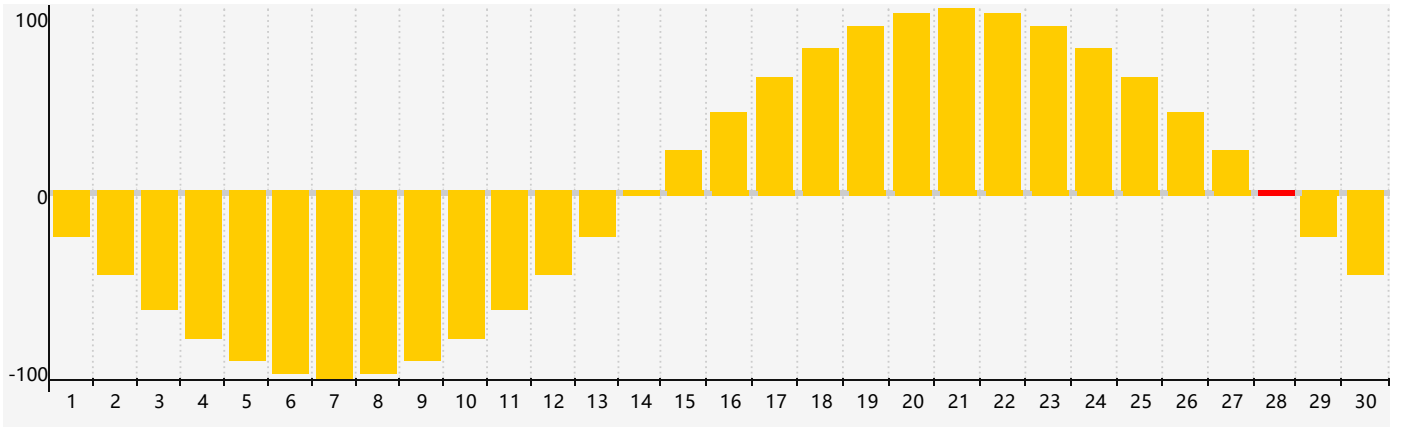

June 2018 Emotional Biorhythm Charts

June 2018

SUN	MON	TUE	WED	THU	FRI	SAT
27	28	29	30	31 <small>Emotional</small>	1	2
3	4	5	6	7	8	9
10	11	12	13	14	15	16
17	18	19	20	21	22	23
24	25	26	27	28 <small>Emotional</small>	29	30