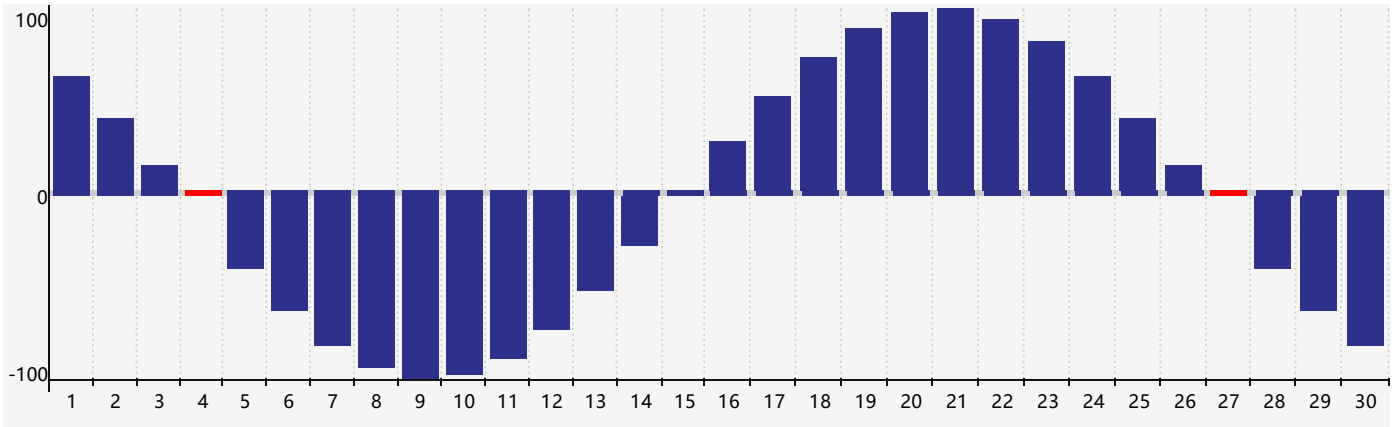

June 2018 Physical Biorhythm Charts

June 2018

SUN	MON	TUE	WED	THU	FRI	SAT
27	28	29	30	31	1	2
3	4 <small>Physical</small>	5	6	7	8	9
10	11	12	13	14	15	16
17	18	19	20	21	22	23
24	25	26	27 <small>Physical</small>	28	29	30