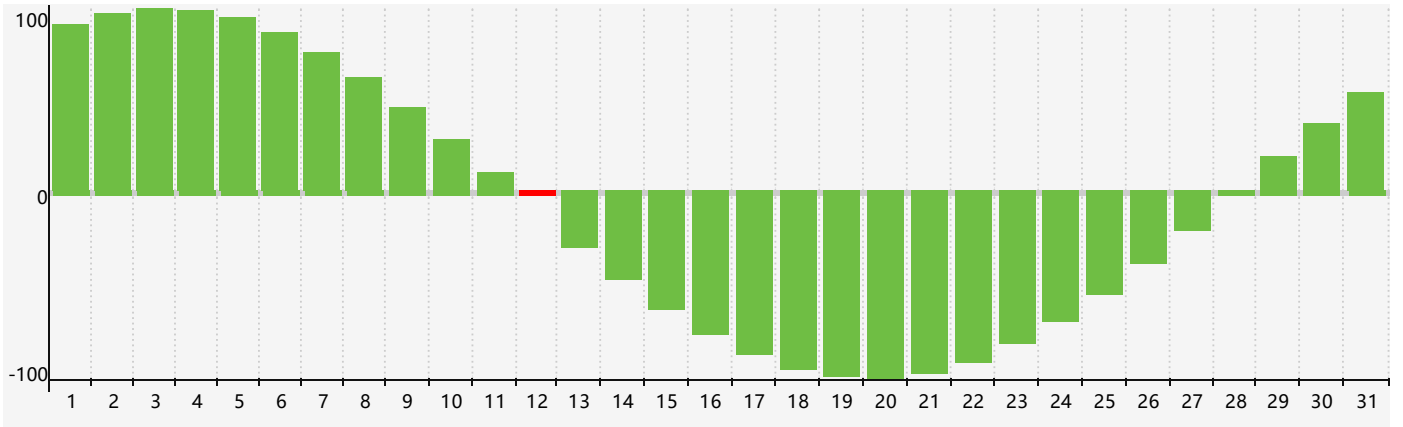

July 2018 Intellectual Biorhythm Charts

July 2018

SUN	MON	TUE	WED	THU	FRI	SAT
1	2	3	4	5	6	7
8	9	10	11	12 Intellectual	13	14
15	16	17	18	19	20	21
22	23	24	25	26	27	28
29	30	31	1	2	3	4