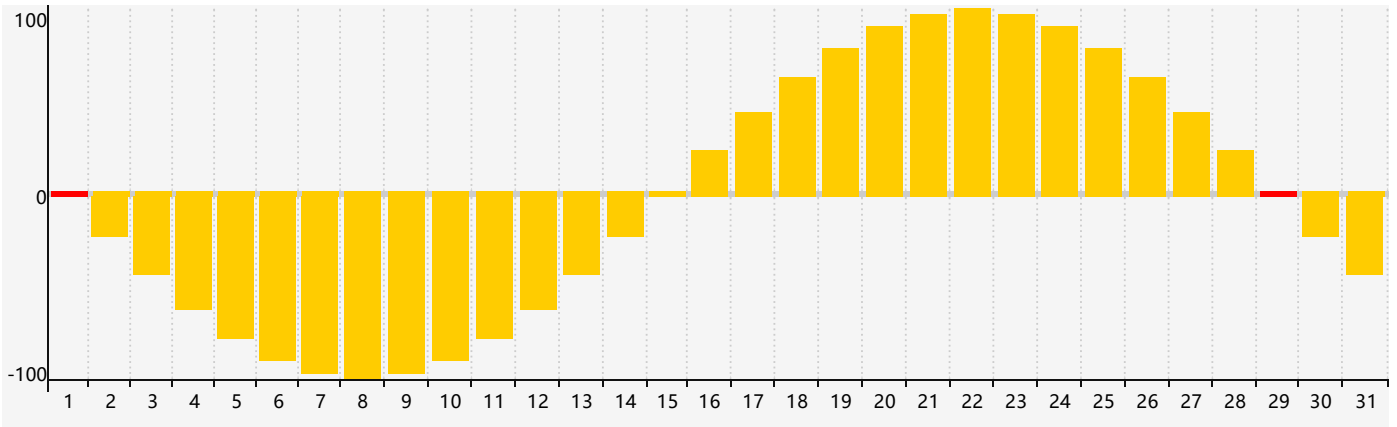

August 2018 Intellectual Biorhythm Charts

August 2018 Emotional Biorhythm Charts

August 2018 Physical Biorhythm Charts

August 2018

SUN	MON	TUE	WED	THU	FRI	SAT
29	30	31	1 Emotional	2 Physical	3	4
5	6	7	8	9	10	11
12	13	14	15	16	17	18
19	20	21	22	23	24	25 Physical
26	27	28	29 Emotional	30 Intellectual	31	1