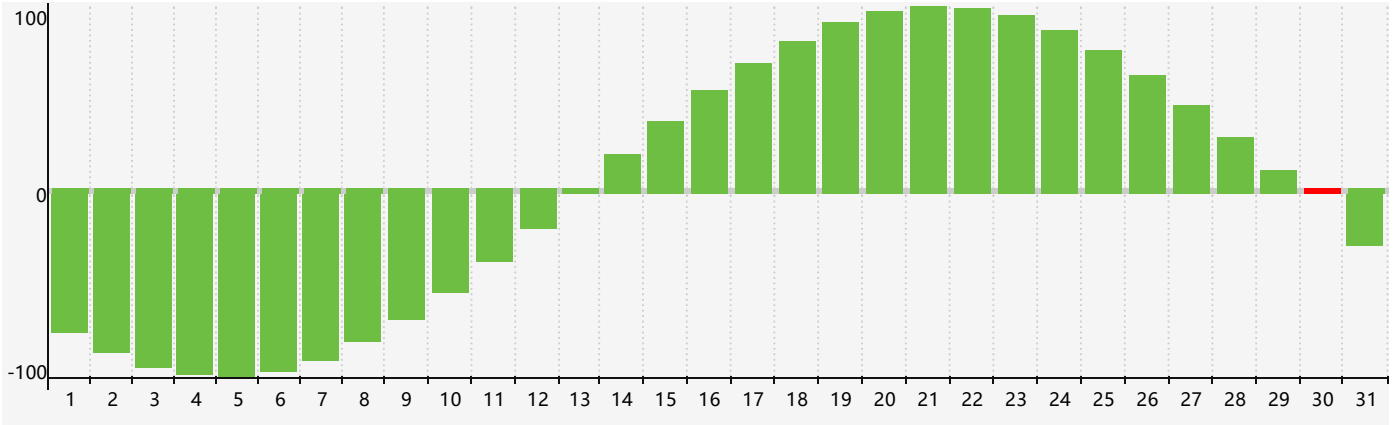

August 2018 Intellectual Biorhythm Charts

August 2018 Emotional Biorhythm Charts

August 2018 Physical Biorhythm Charts

August 2018

SUN	MON	TUE	WED	THU	FRI	SAT
29	30	31	1 Emotional	2 Physical	3	4
5	6	7	8	9	10	11
12	13	14	15	16	17	18
19	20	21	22	23	24	25 Physical
26	27	28	29 Emotional	30 Intellectual	31	1