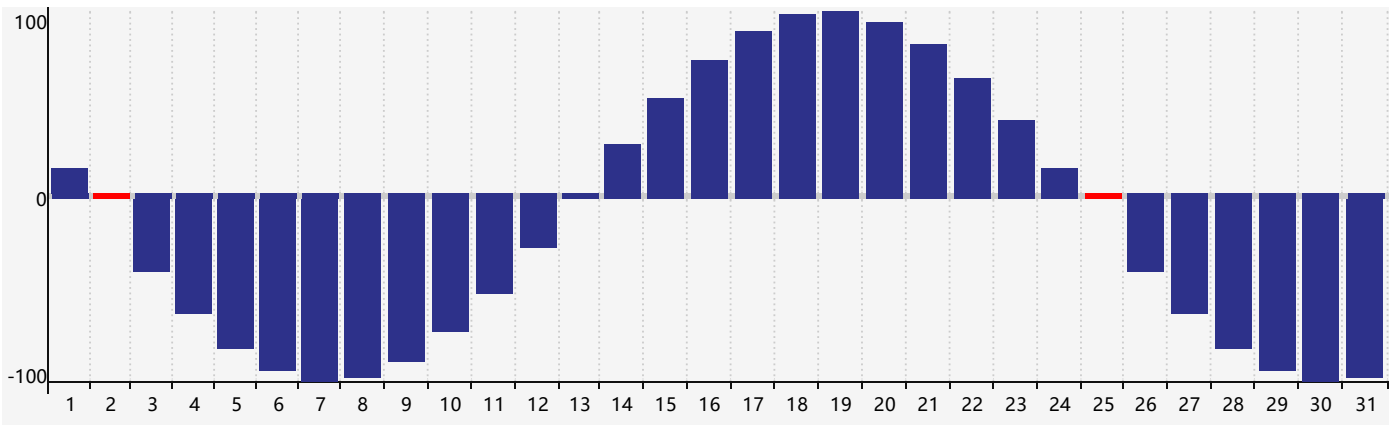

August 2018 Intellectual Biorhythm Charts

August 2018 Emotional Biorhythm Charts

August 2018 Physical Biorhythm Charts

August 2018

SUN	MON	TUE	WED	THU	FRI	SAT
29	30	31	1 Emotional	2 Physical	3	4
5	6	7	8	9	10	11
12	13	14	15	16	17	18
19	20	21	22	23	24	25 Physical
26	27	28	29 Emotional	30 Intellectual	31	1