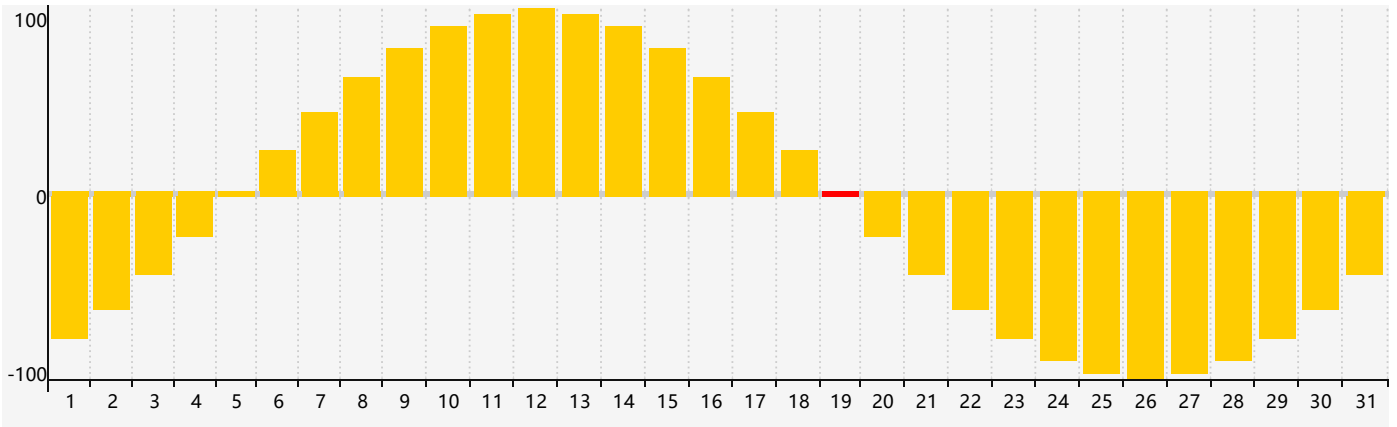

August 2018 Intellectual Biorhythm Charts

August 2018 Emotional Biorhythm Charts

August 2018 Physical Biorhythm Charts

August 2018

SUN	MON	TUE	WED	THU	FRI	SAT
29	30	31 <small>Intellectual</small>	1	2	3	4
5 <small>Physical</small>	6	7	8	9	10	11
12	13	14	15	16	17	18
19 <small>Emotional</small>	20	21	22	23	24	25
26	27	28 <small>Physical</small>	29	30	31	1