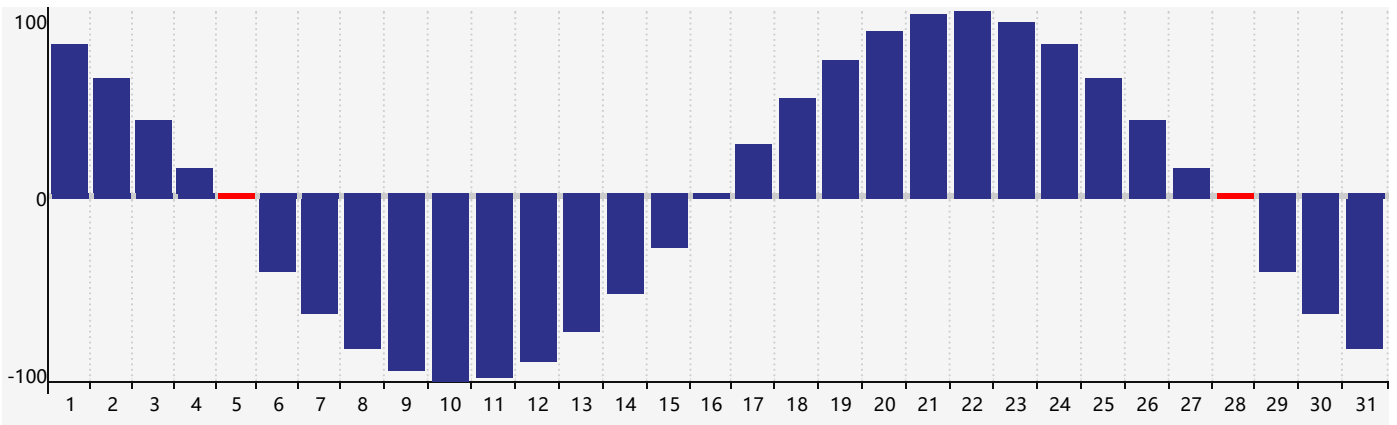

August 2018 Intellectual Biorhythm Charts

August 2018 Emotional Biorhythm Charts

August 2018 Physical Biorhythm Charts

August 2018

SUN	MON	TUE	WED	THU	FRI	SAT
29	30	31 <small>Intellectual</small>	1	2	3	4
5 <small>Physical</small>	6	7	8	9	10	11
12	13	14	15	16	17	18
19 <small>Emotional</small>	20	21	22	23	24	25
26	27	28 <small>Physical</small>	29	30	31	1