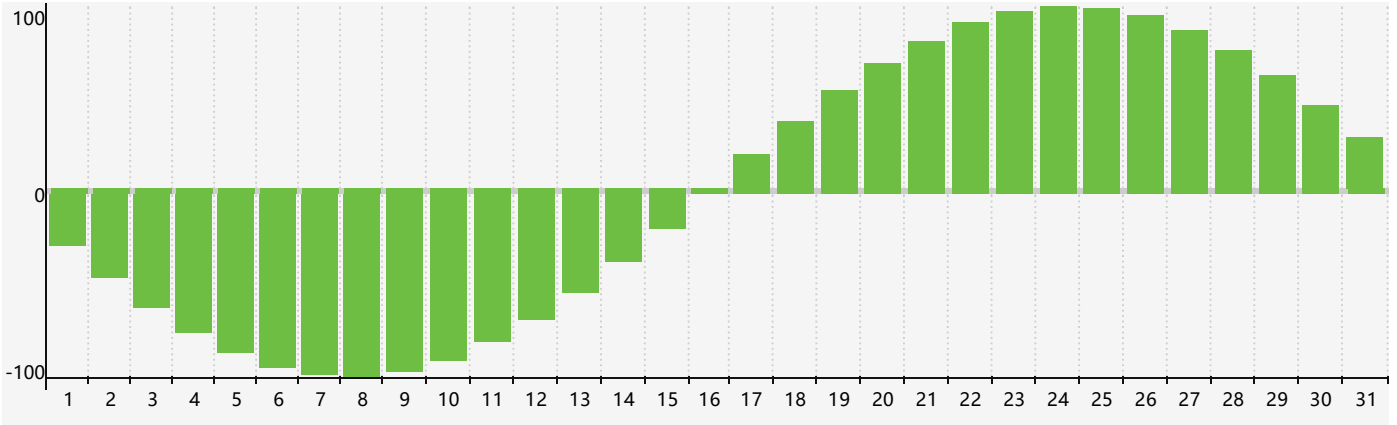

August 2018 Intellectual Biorhythm Charts

August 2018 Emotional Biorhythm Charts

August 2018 Physical Biorhythm Charts

August 2018

SUN	MON	TUE	WED	THU	FRI	SAT
29	30	31 <small>Intellectual</small>	1	2	3	4
5 <small>Physical</small>	6	7	8	9	10	11
12	13	14	15	16	17	18
19 <small>Emotional</small>	20	21	22	23	24	25
26	27	28 <small>Physical</small>	29	30	31	1