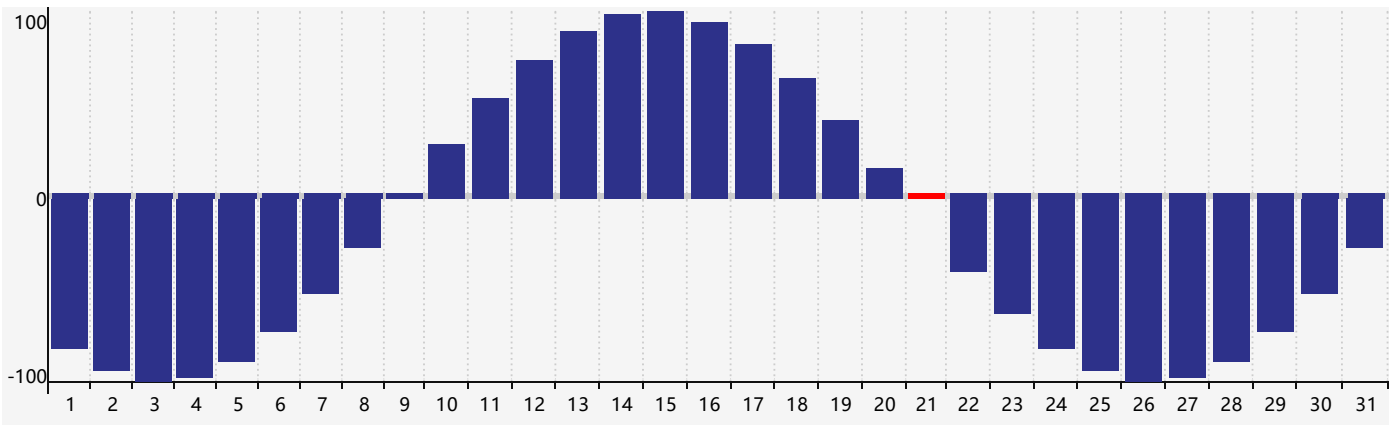

August 2018 Intellectual Biorhythm Charts

August 2018 Emotional Biorhythm Charts

August 2018 Physical Biorhythm Charts

August 2018

SUN	MON	TUE	WED	THU	FRI	SAT
29 <small>Physical</small>	30	31	1	2	3 <small>Emotional</small>	4
5	6	7	8	9	10	11
12	13	14	15	16	17	18
19	20	21 <small>Physical</small>	22	23	24	25
26	27	28	29 <small>Intellectual</small>	30	31 <small>Emotional</small>	1