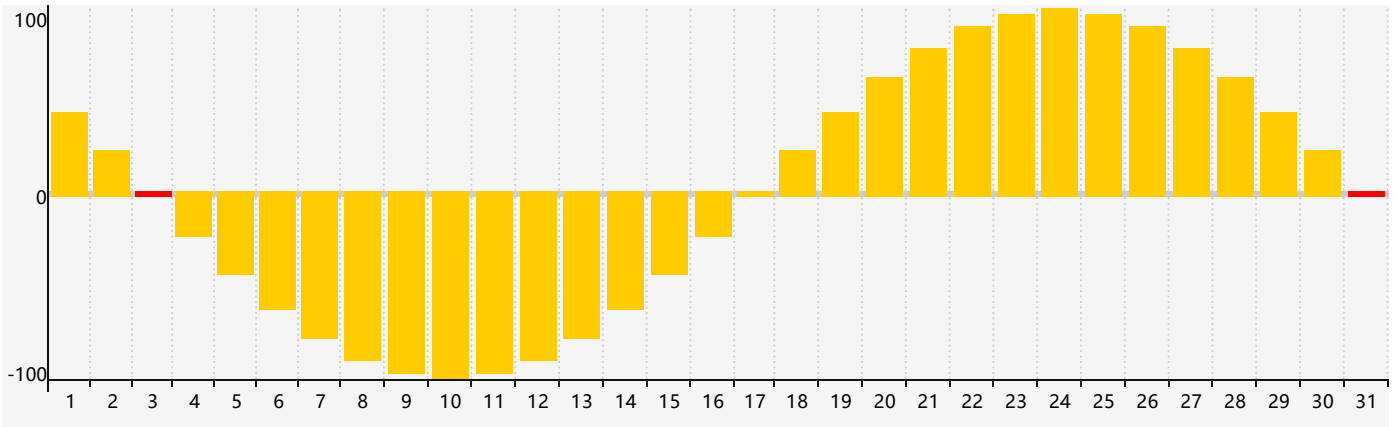

August 2018 Intellectual Biorhythm Charts

August 2018 Emotional Biorhythm Charts

August 2018 Physical Biorhythm Charts

August 2018

SUN	MON	TUE	WED	THU	FRI	SAT
29 <small>Physical</small>	30	31	1	2	3 <small>Emotional</small>	4
5	6	7	8	9	10	11
12	13	14	15	16	17	18
19	20	21 <small>Physical</small>	22	23	24	25
26	27	28	29 <small>Intellectual</small>	30	31 <small>Emotional</small>	1