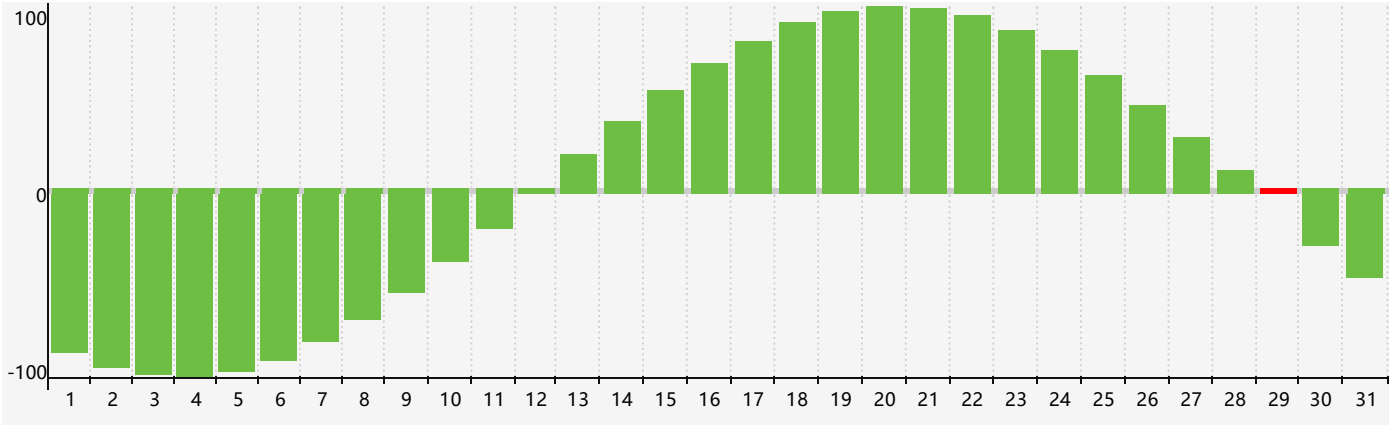

August 2018 Intellectual Biorhythm Charts

August 2018 Emotional Biorhythm Charts

August 2018 Physical Biorhythm Charts

August 2018

SUN	MON	TUE	WED	THU	FRI	SAT
29 <small>Physical</small>	30	31	1	2	3 <small>Emotional</small>	4
5	6	7	8	9	10	11
12	13	14	15	16	17	18
19	20	21 <small>Physical</small>	22	23	24	25
26	27	28	29 <small>Intellectual</small>	30	31 <small>Emotional</small>	1