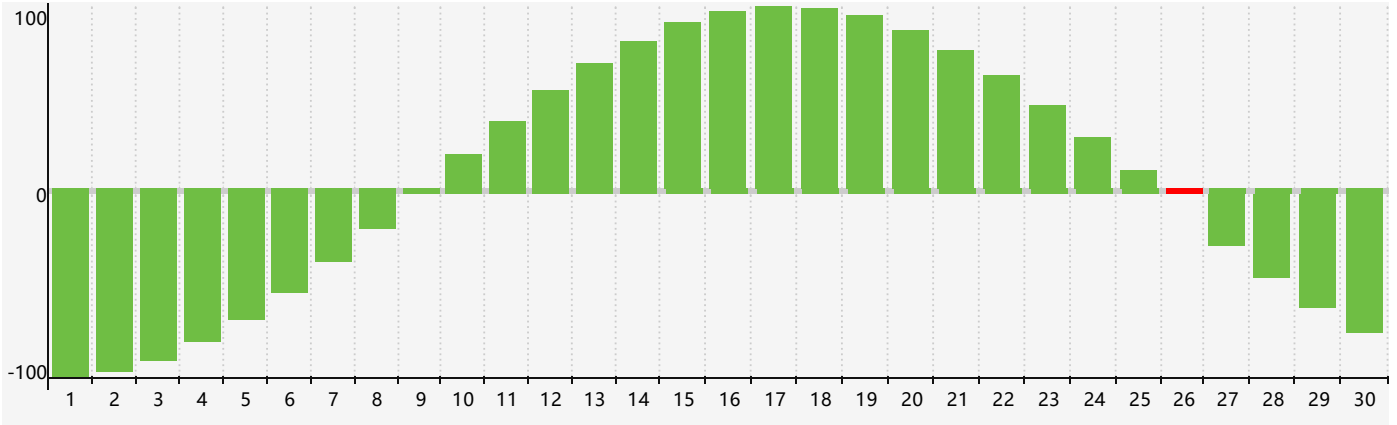

September 2018 Intellectual Biorhythm Charts

September 2018 Emotional Biorhythm Charts

September 2018 Physical Biorhythm Charts

September 2018

SUN	MON	TUE	WED	THU	FRI	SAT
26	27	28	29	30	31	1
2	3	4 Physical	5	6	7	8
9	10	11	12	13	14	15
16 Emotional	17	18	19	20	21	22
23	24	25	26 Intellectual	27 Physical	28	29
30	1	2	3	4	5	6