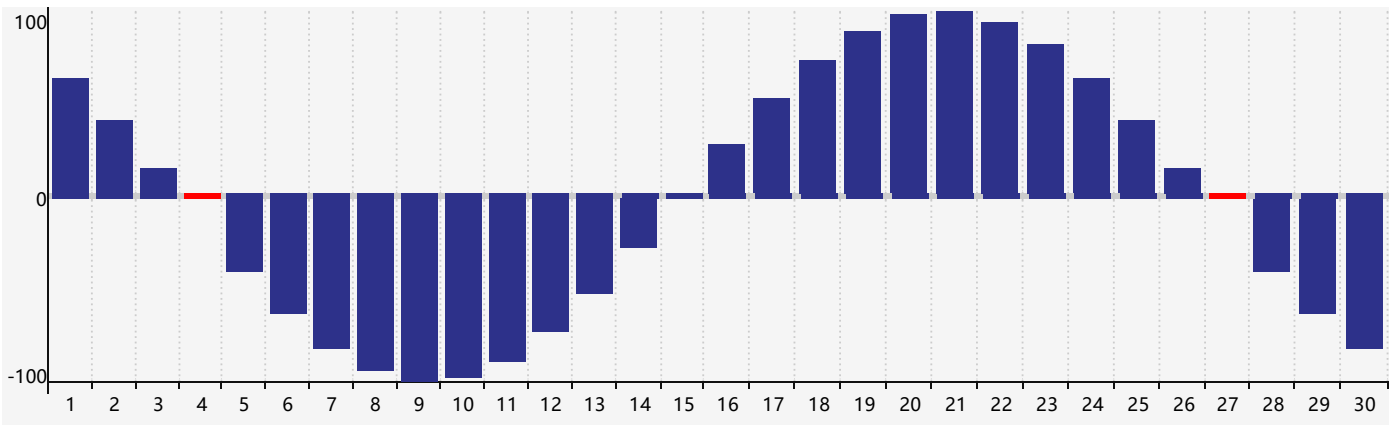

September 2018 Intellectual Biorhythm Charts

September 2018 Emotional Biorhythm Charts

September 2018 Physical Biorhythm Charts

September 2018

SUN	MON	TUE	WED	THU	FRI	SAT
26	27	28	29	30	31	1
2	3	4 Physical	5	6	7	8
9	10	11	12	13	14	15
16 Emotional	17	18	19	20	21	22
23	24	25	26 Intellectual	27 Physical	28	29
30	1	2	3	4	5	6