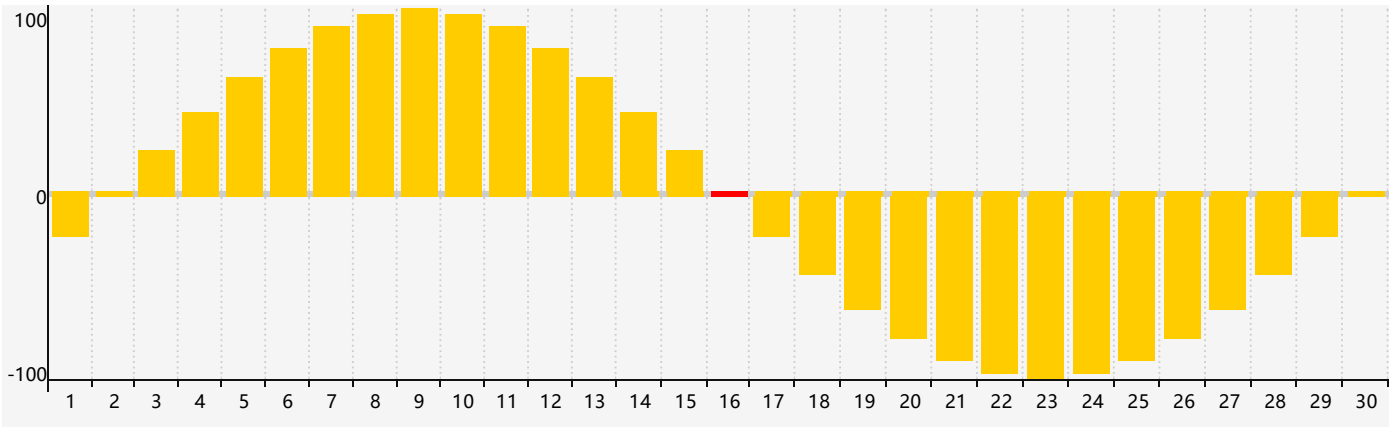

September 2018 Intellectual Biorhythm Charts

September 2018 Emotional Biorhythm Charts

September 2018 Physical Biorhythm Charts

September 2018

SUN	MON	TUE	WED	THU	FRI	SAT
26	27	28	29	30	31	1
2	3	4 Physical	5	6	7	8
9	10	11	12	13	14	15
16 Emotional	17	18	19	20	21	22
23	24	25	26 Intellectual	27 Physical	28	29
30	1	2	3	4	5	6