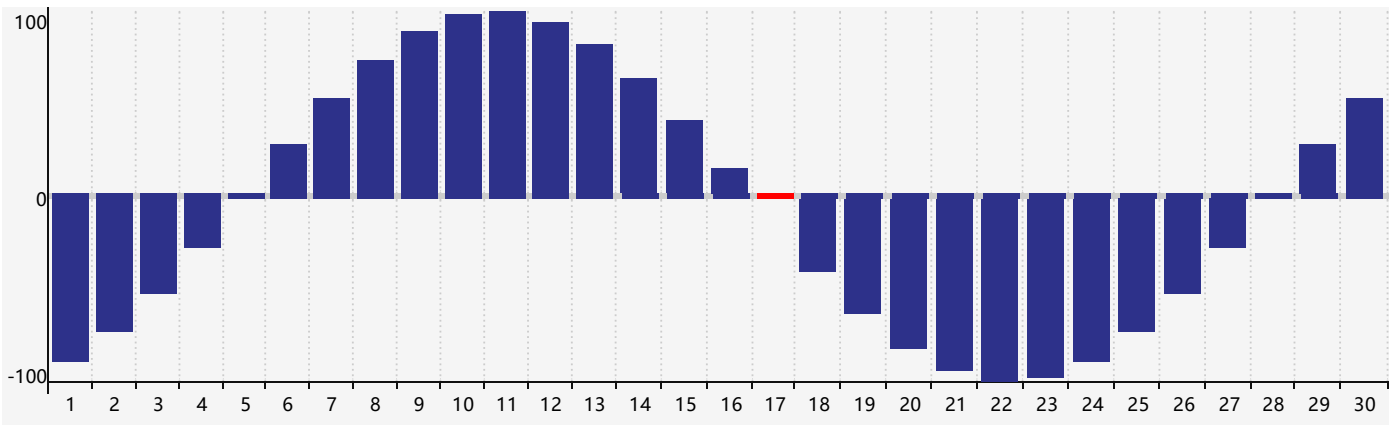

September 2018 Intellectual Biorhythm Charts

September 2018 Emotional Biorhythm Charts

September 2018 Physical Biorhythm Charts

September 2018

SUN	MON	TUE	WED	THU	FRI	SAT
26	27	28	29 <small>Emotional</small>	30 <small>Intellectual</small>	31	1
2	3	4	5	6	7	8
9	10	11	12	13	14	15
16	17 <small>Physical</small>	18	19	20	21	22
23	24	25	26 <small>Emotional</small>	27	28	29
30	1	2 <small>Intellectual</small>	3	4	5	6