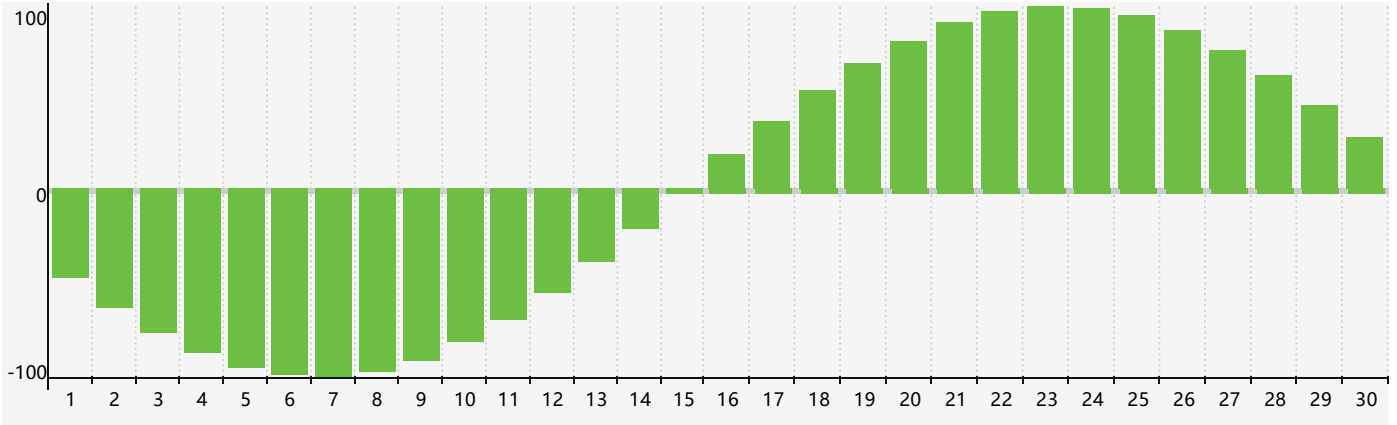

September 2018 Intellectual Biorhythm Charts

September 2018 Emotional Biorhythm Charts

September 2018 Physical Biorhythm Charts

September 2018

SUN	MON	TUE	WED	THU	FRI	SAT
26	27	28	29 <small>Emotional</small>	30 <small>Intellectual</small>	31	1
2	3	4	5	6	7	8
9	10	11	12	13	14	15
16	17 <small>Physical</small>	18	19	20	21	22
23	24	25	26 <small>Emotional</small>	27	28	29
30	1	2 <small>Intellectual</small>	3	4	5	6