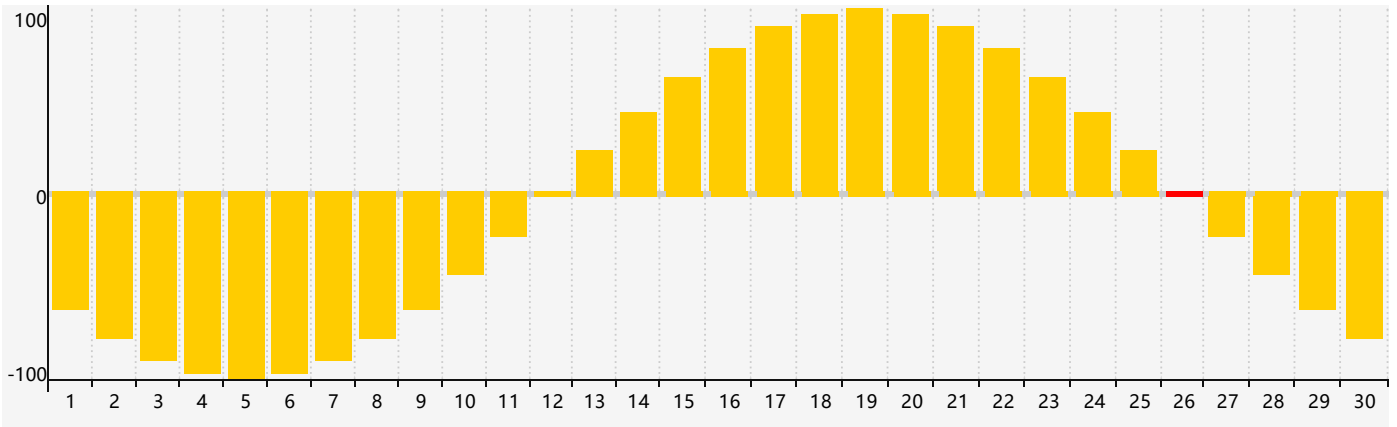

September 2018 Intellectual Biorhythm Charts

September 2018 Emotional Biorhythm Charts

September 2018 Physical Biorhythm Charts

September 2018

SUN	MON	TUE	WED	THU	FRI	SAT
26	27	28	29 <small>Emotional</small>	30 <small>Intellectual</small>	31	1
2	3	4	5	6	7	8
9	10	11	12	13	14	15
16	17 <small>Physical</small>	18	19	20	21	22
23	24	25	26 <small>Emotional</small>	27	28	29
30	1	2 <small>Intellectual</small>	3	4	5	6