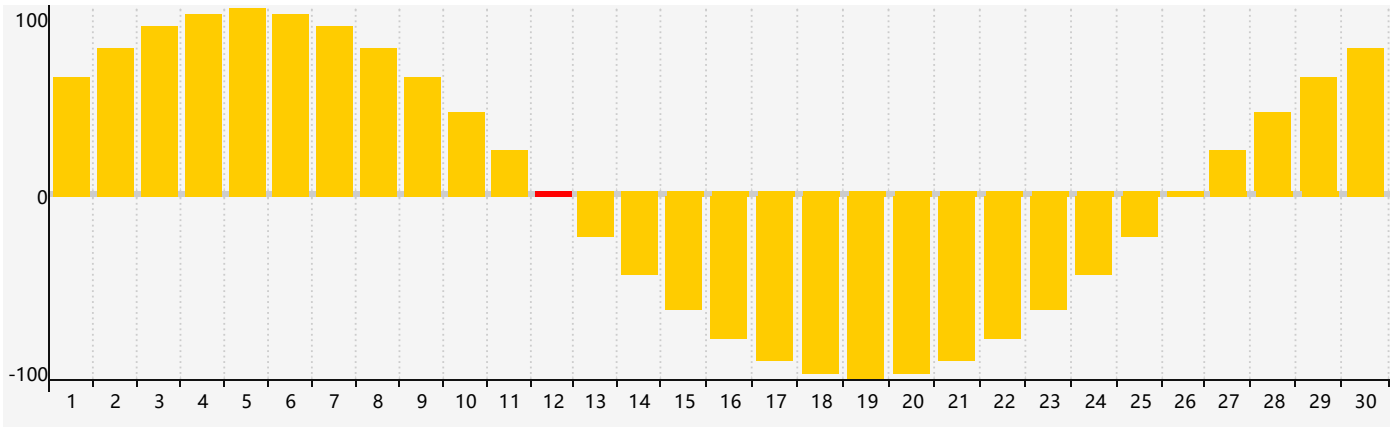

September 2018 Intellectual Biorhythm Charts

September 2018 Emotional Biorhythm Charts

September 2018 Physical Biorhythm Charts

September 2018

SUN	MON	TUE	WED	THU	FRI	SAT
26	27	28	29	30	31	1 Physical
2	3	4	5	6	7	8
9	10	11	12 Emotional	13	14	15 Intellectual
16	17	18	19	20	21	22
23	24 Physical	25	26	27	28	29
30	1	2	3	4	5	6