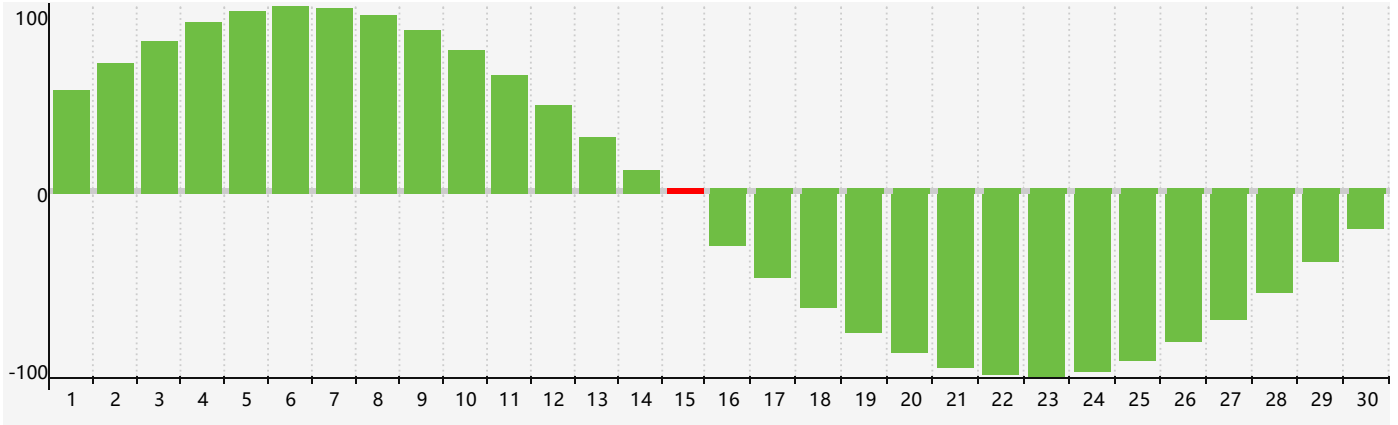

September 2018 Intellectual Biorhythm Charts

September 2018 Emotional Biorhythm Charts

September 2018 Physical Biorhythm Charts

September 2018

SUN	MON	TUE	WED	THU	FRI	SAT
26	27	28	29	30	31	1 Physical
2	3	4	5	6	7	8
9	10	11	12 Emotional	13	14	15 Intellectual
16	17	18	19	20	21	22
23	24 Physical	25	26	27	28	29
30	1	2	3	4	5	6