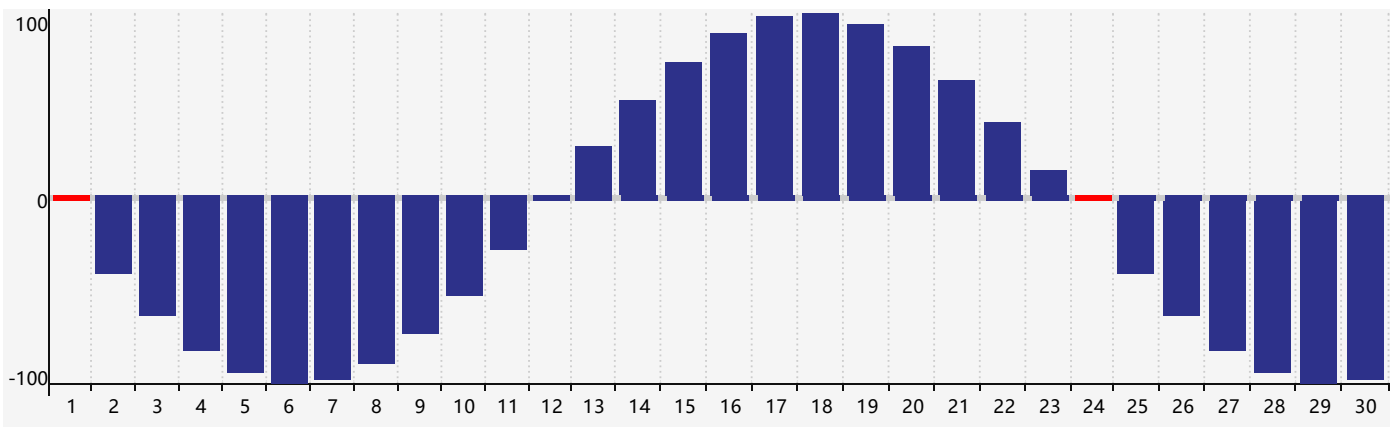

September 2018 Intellectual Biorhythm Charts

September 2018 Emotional Biorhythm Charts

September 2018 Physical Biorhythm Charts

September 2018

SUN	MON	TUE	WED	THU	FRI	SAT
26	27	28	29	30	31	1 Physical
2	3	4	5	6	7	8
9	10	11	12 Emotional	13	14	15 Intellectual
16	17	18	19	20	21	22
23	24 Physical	25	26	27	28	29
30	1	2	3	4	5	6