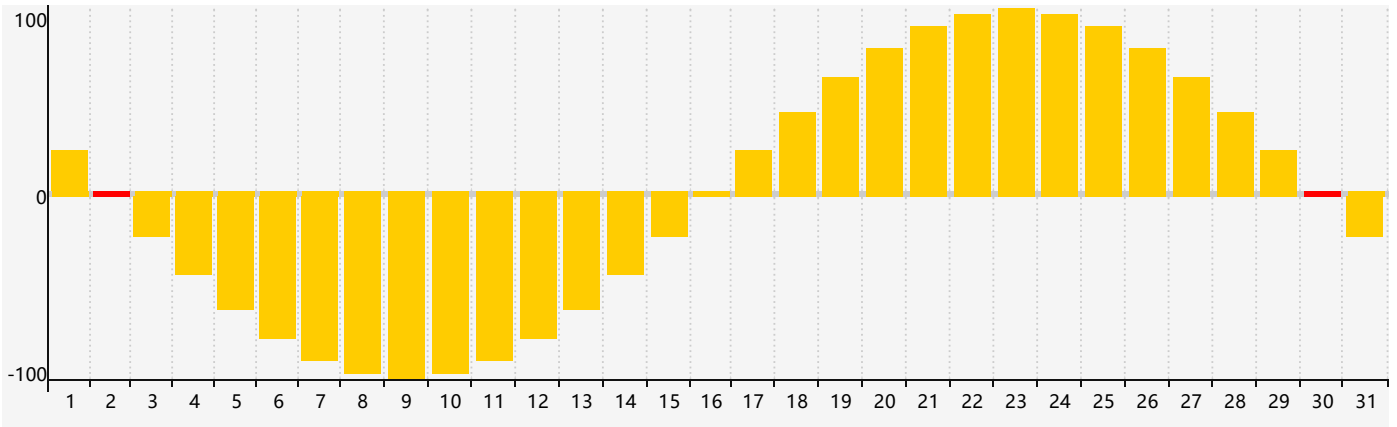

January 2019 Intellectual Biorhythm Charts

January 2019 Emotional Biorhythm Charts

January 2019 Physical Biorhythm Charts

January 2019

SUN	MON	TUE	WED	THU	FRI	SAT
30	31	1	2 Emotional	3	4	5
6	7 Physical	8	9	10	11	12
13	14	15	16	17	18	19
20	21	22	23	24	25 Intellectual	26
27	28	29	30 Emotional	31 Physical	1	2