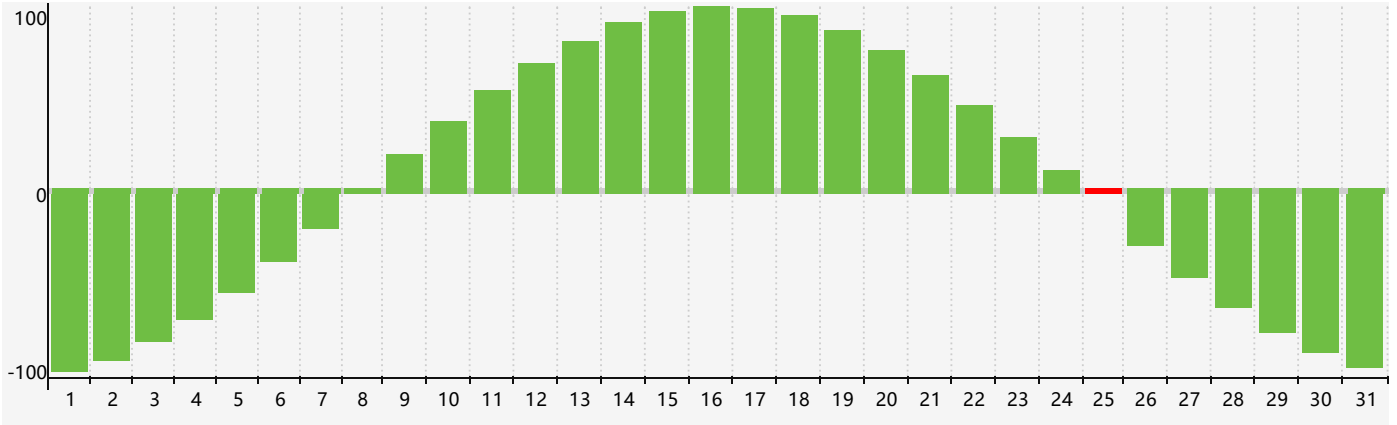

January 2019 Intellectual Biorhythm Charts

January 2019 Emotional Biorhythm Charts

January 2019 Physical Biorhythm Charts

January 2019

SUN	MON	TUE	WED	THU	FRI	SAT
30	31	1	2 Emotional	3	4	5
6	7 Physical	8	9	10	11	12
13	14	15	16	17	18	19
20	21	22	23	24	25 Intellectual	26
27	28	29	30 Emotional	31 Physical	1	2