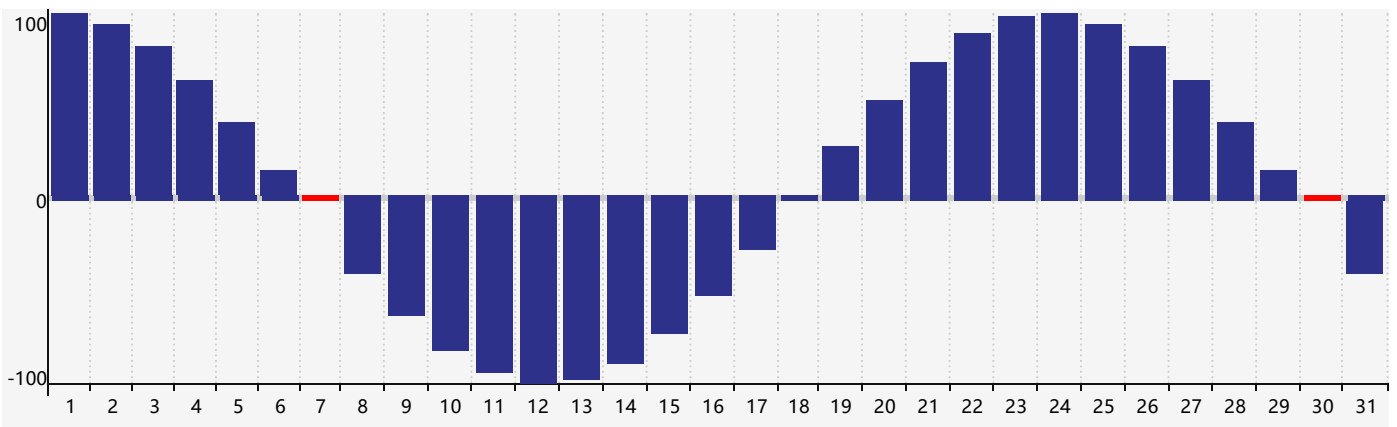

January 2019 Intellectual Biorhythm Charts

January 2019 Emotional Biorhythm Charts

January 2019 Physical Biorhythm Charts

January 2019

SUN	MON	TUE	WED	THU	FRI	SAT
30	31	1	2 Emotional	3	4	5
6	7 Physical	8	9	10	11	12
13	14	15	16	17	18	19
20	21	22	23	24	25 Intellectual	26
27	28	29	30 Emotional	31 Physical	1	2