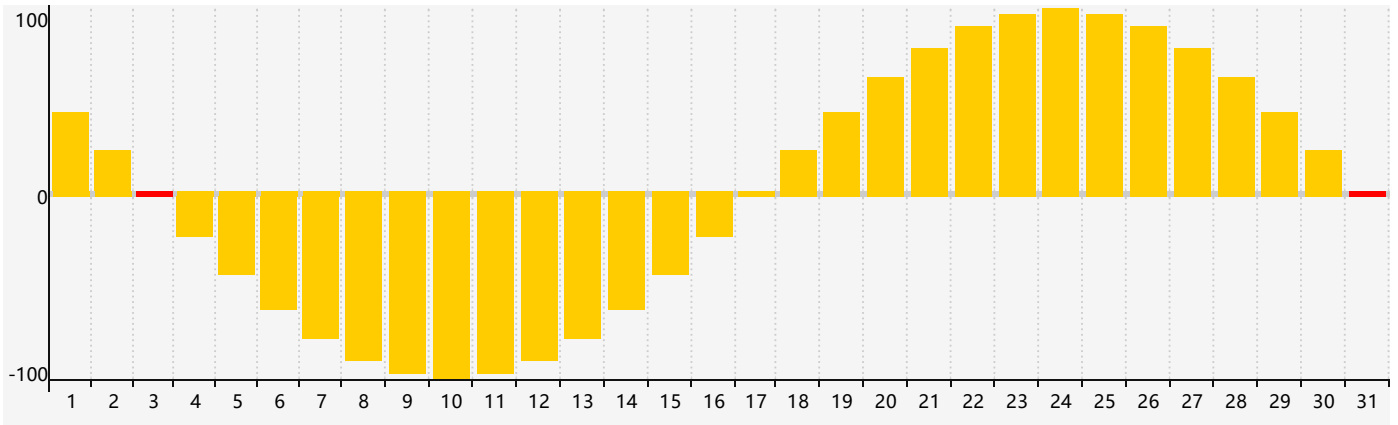

January 2019 Intellectual Biorhythm Charts

January 2019 Emotional Biorhythm Charts

January 2019 Physical Biorhythm Charts

January 2019

SUN	MON	TUE	WED	THU	FRI	SAT
30	31	1 Intellectual	2	3 Emotional	4	5
6	7	8	9	10 Physical	11	12
13	14	15	16	17	18	19
20	21	22	23	24	25	26
27	28	29	30	31 Emotional	1	2 Physical