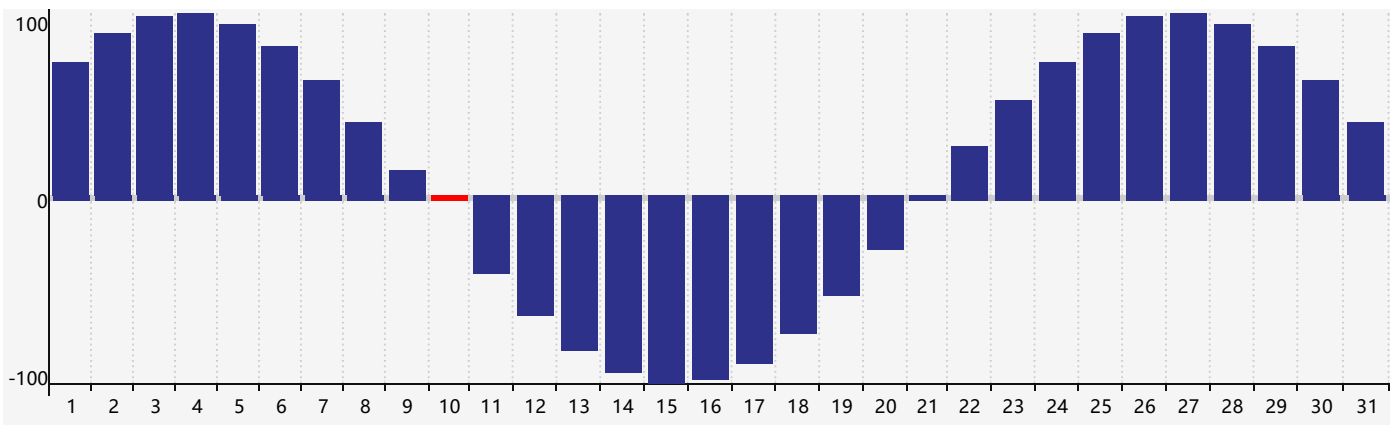

January 2019 Intellectual Biorhythm Charts

January 2019 Emotional Biorhythm Charts

January 2019 Physical Biorhythm Charts

January 2019

SUN	MON	TUE	WED	THU	FRI	SAT
30	31	1 Intellectual	2	3 Emotional	4	5
6	7	8	9	10 Physical	11	12
13	14	15	16	17	18	19
20	21	22	23	24	25	26
27	28	29	30	31 Emotional	1	2 Physical