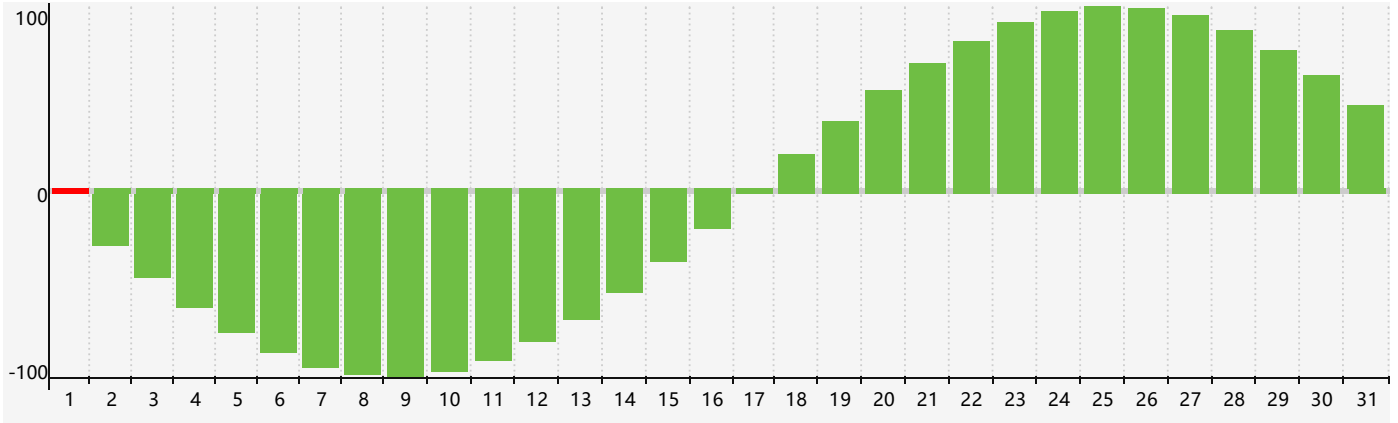

January 2019 Intellectual Biorhythm Charts

January 2019 Emotional Biorhythm Charts

January 2019 Physical Biorhythm Charts

January 2019

SUN	MON	TUE	WED	THU	FRI	SAT
30	31	1 Intellectual	2	3 Emotional	4	5
6	7	8	9	10 Physical	11	12
13	14	15	16	17	18	19
20	21	22	23	24	25	26
27	28	29	30	31 Emotional	1	2 Physical