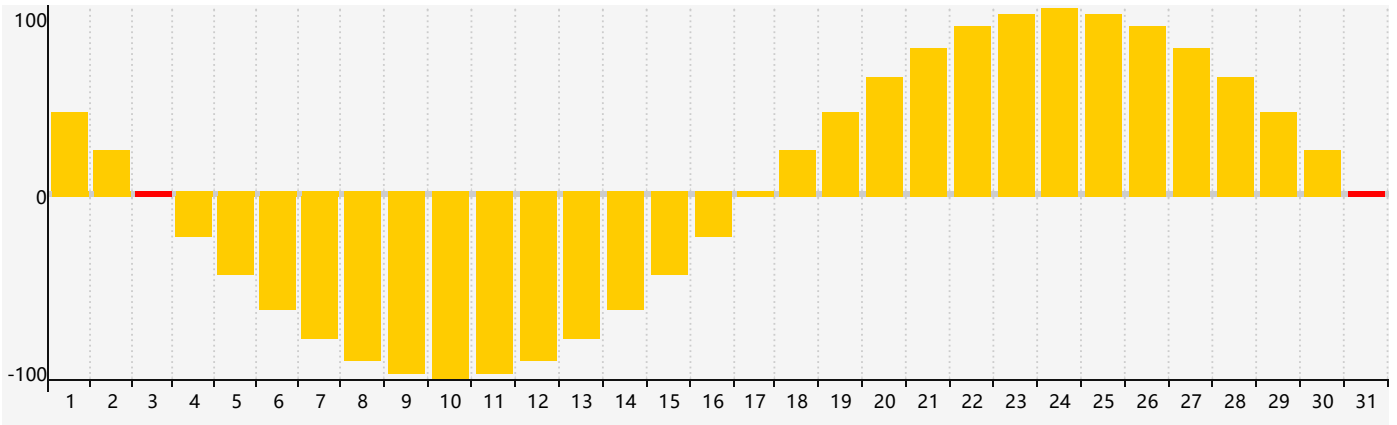

January 2019 Intellectual Biorhythm Charts

January 2019 Emotional Biorhythm Charts

January 2019 Physical Biorhythm Charts

January 2019

SUN	MON	TUE	WED	THU	FRI	SAT
30	31 <small>Physical</small>	1	2	3 <small>Emotional</small>	4	5
6	7	8	9	10	11	12
13	14	15	16	17	18	19
20	21	22	23 <small>Physical</small>	24	25	26
27	28	29	30	31 <small>Intellectual Emotional</small>	1	2