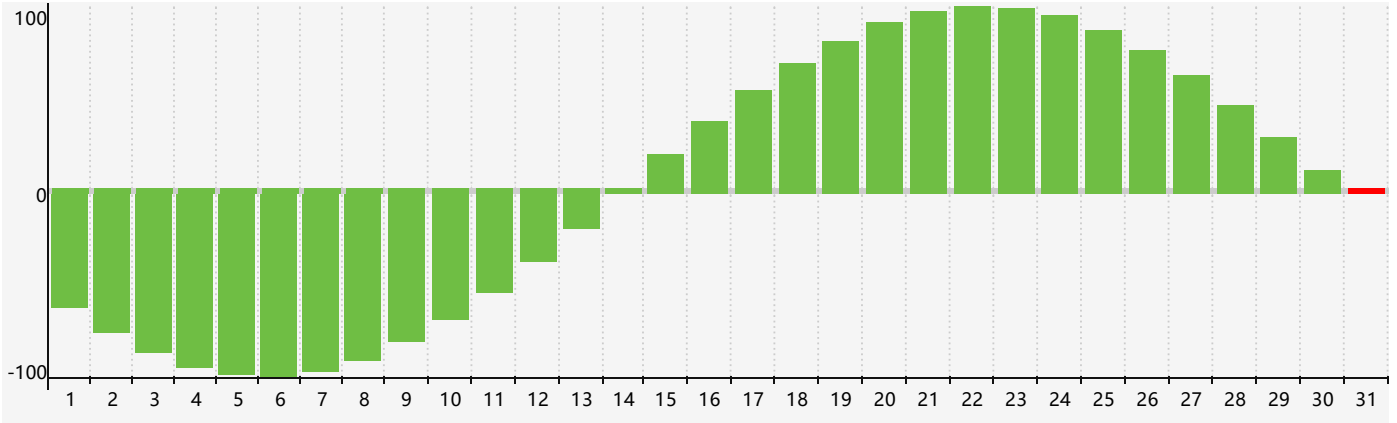

January 2019 Intellectual Biorhythm Charts

January 2019 Emotional Biorhythm Charts

January 2019 Physical Biorhythm Charts

January 2019

SUN	MON	TUE	WED	THU	FRI	SAT
30	31 <small>Physical</small>	1	2	3 <small>Emotional</small>	4	5
6	7	8	9	10	11	12
13	14	15	16	17	18	19
20	21	22	23 <small>Physical</small>	24	25	26
27	28	29	30	31 <small>Intellectual Emotional</small>	1	2