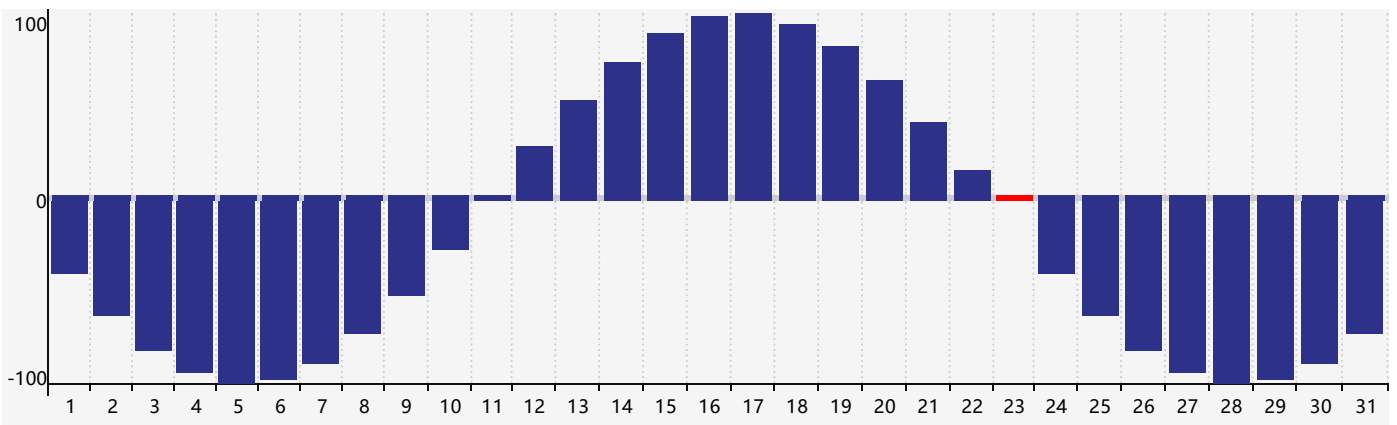

January 2019 Intellectual Biorhythm Charts

January 2019 Emotional Biorhythm Charts

January 2019 Physical Biorhythm Charts

January 2019

SUN	MON	TUE	WED	THU	FRI	SAT
30	31 <small>Physical</small>	1	2	3 <small>Emotional</small>	4	5
6	7	8	9	10	11	12
13	14	15	16	17	18	19
20	21	22	23 <small>Physical</small>	24	25	26
27	28	29	30	31 <small>Intellectual Emotional</small>	1	2