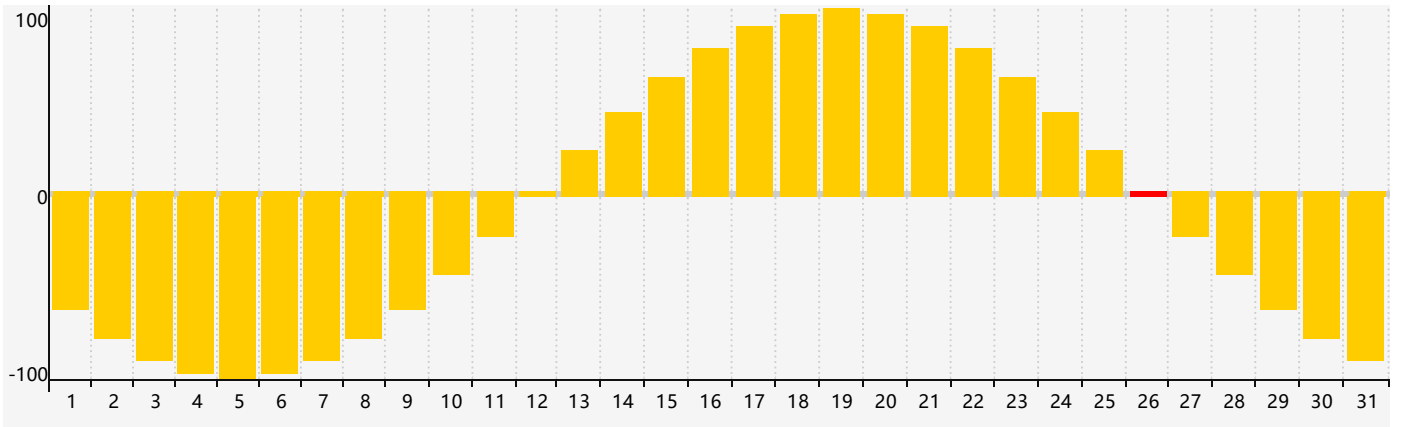

January 2019 Intellectual Biorhythm Charts

January 2019 Emotional Biorhythm Charts

January 2019 Physical Biorhythm Charts

January 2019

SUN	MON	TUE	WED	THU	FRI	SAT
30 	31 	1 	2 	3 	4 	5 
6 	7 	8 	9 	10 	11 	12 
13 	14 	15 	16 	17 	18 	19 
20 Physical 	21 	22 	23 Intellectual 	24 	25 	26 Emotional 
27 	28 	29 	30 	31 	1 	2 