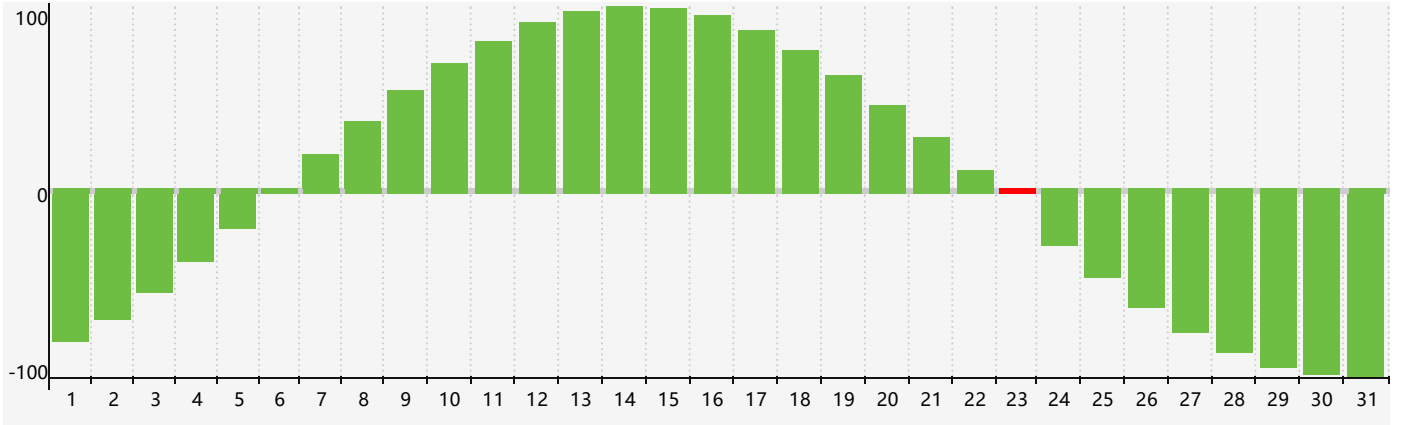

January 2019 Intellectual Biorhythm Charts

January 2019 Emotional Biorhythm Charts

January 2019 Physical Biorhythm Charts

January 2019

SUN	MON	TUE	WED	THU	FRI	SAT
30 	31 	1 	2 	3 	4 	5 
6 	7 	8 	9 	10 	11 	12 
13 	14 	15 	16 	17 	18 	19 
20 Physical 	21 	22 	23 Intellectual 	24 	25 	26 Emotional 
27 	28 	29 	30 	31 	1 	2 