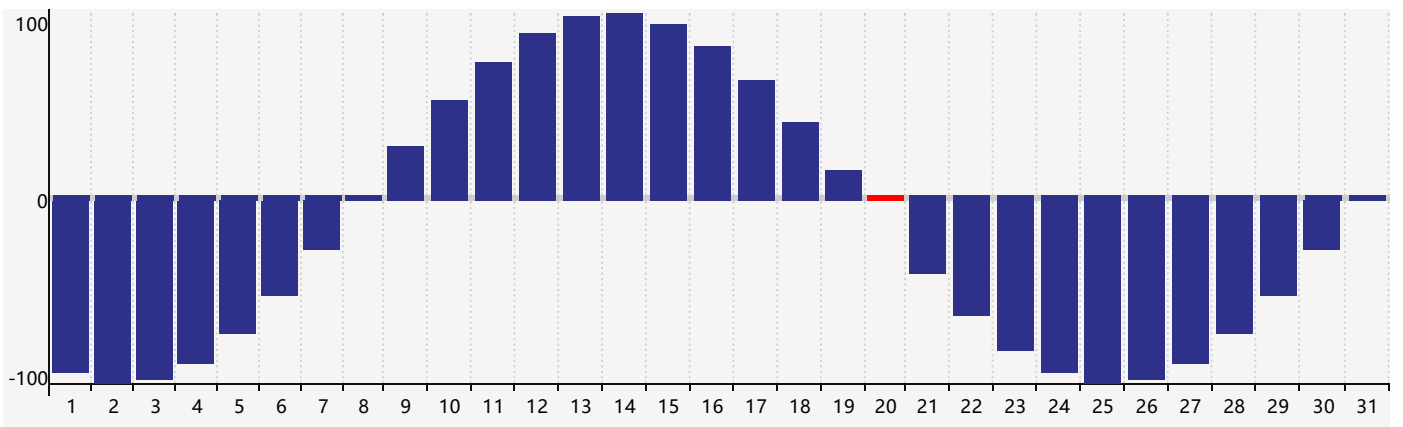

January 2019 Intellectual Biorhythm Charts

January 2019 Emotional Biorhythm Charts

January 2019 Physical Biorhythm Charts

January 2019

SUN	MON	TUE	WED	THU	FRI	SAT
30 	31 	1 	2 	3 	4 	5 
6 	7 	8 	9 	10 	11 	12 
13 	14 	15 	16 	17 	18 	19 
20 Physical 	21 	22 	23 Intellectual 	24 	25 	26 Emotional 
27 	28 	29 	30 	31 	1 	2 