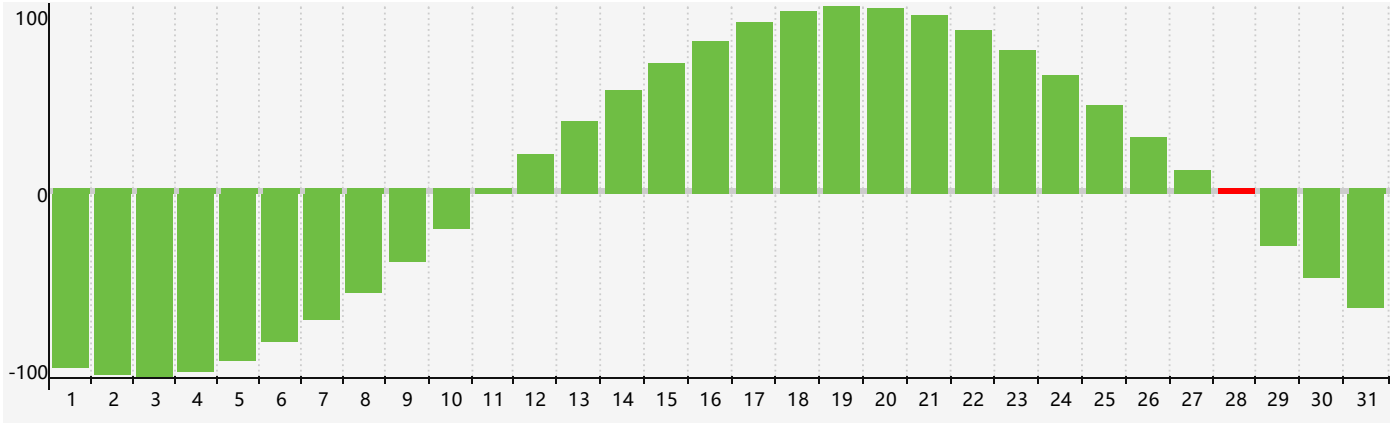

January 2019 Intellectual Biorhythm Charts

January 2019 Emotional Biorhythm Charts

January 2019 Physical Biorhythm Charts

January 2019

SUN	MON	TUE	WED	THU	FRI	SAT
30	31	1	2	3	4	5
6	7	8	9	10	11	12 Physical
13	14 Emotional	15	16	17	18	19
20	21	22	23	24	25	26
27	28 Intellectual	29	30	31	1	2