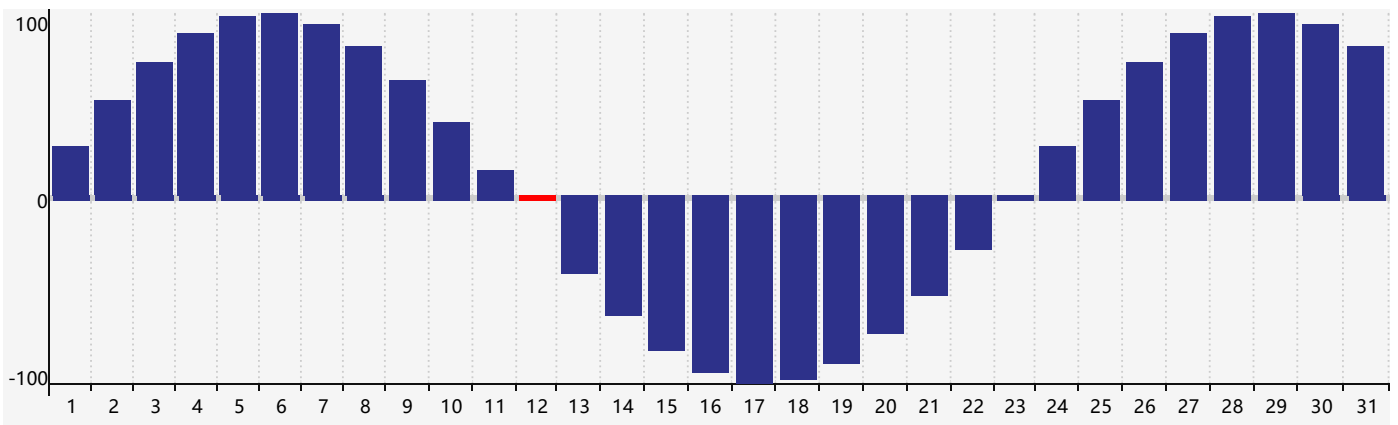

January 2019 Intellectual Biorhythm Charts

January 2019 Emotional Biorhythm Charts

January 2019 Physical Biorhythm Charts

January 2019

SUN	MON	TUE	WED	THU	FRI	SAT
30	31	1	2	3	4	5
6	7	8	9	10	11	12 Physical
13	14 Emotional	15	16	17	18	19
20	21	22	23	24	25	26
27	28 Intellectual	29	30	31	1	2