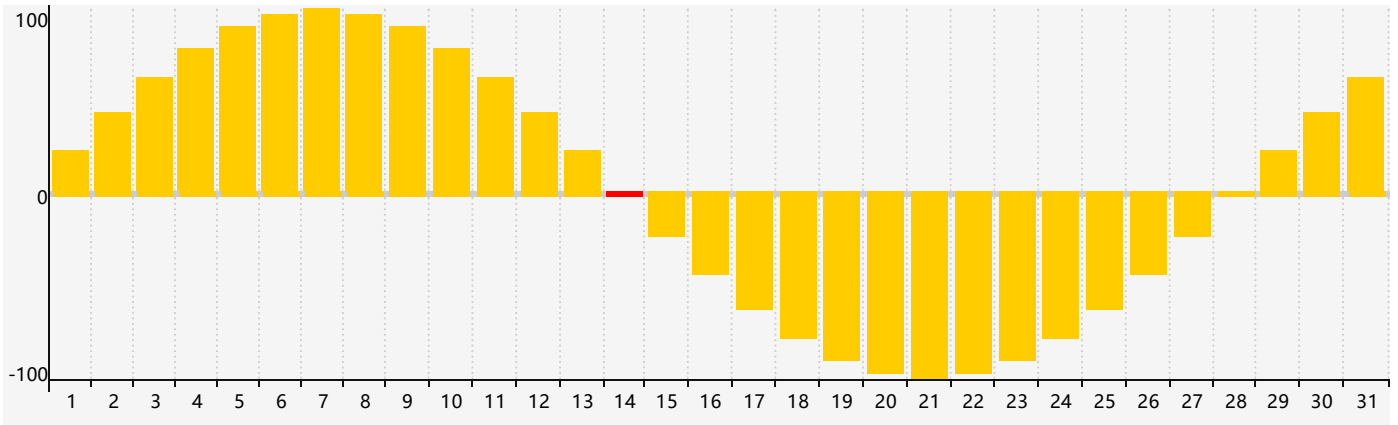

January 2019 Intellectual Biorhythm Charts

January 2019 Emotional Biorhythm Charts

January 2019 Physical Biorhythm Charts

January 2019

SUN	MON	TUE	WED	THU	FRI	SAT
30	31	1	2	3	4	5
6	7	8	9	10	11	12 Physical
13	14 Emotional	15	16	17	18	19
20	21	22	23	24	25	26
27	28 Intellectual	29	30	31	1	2