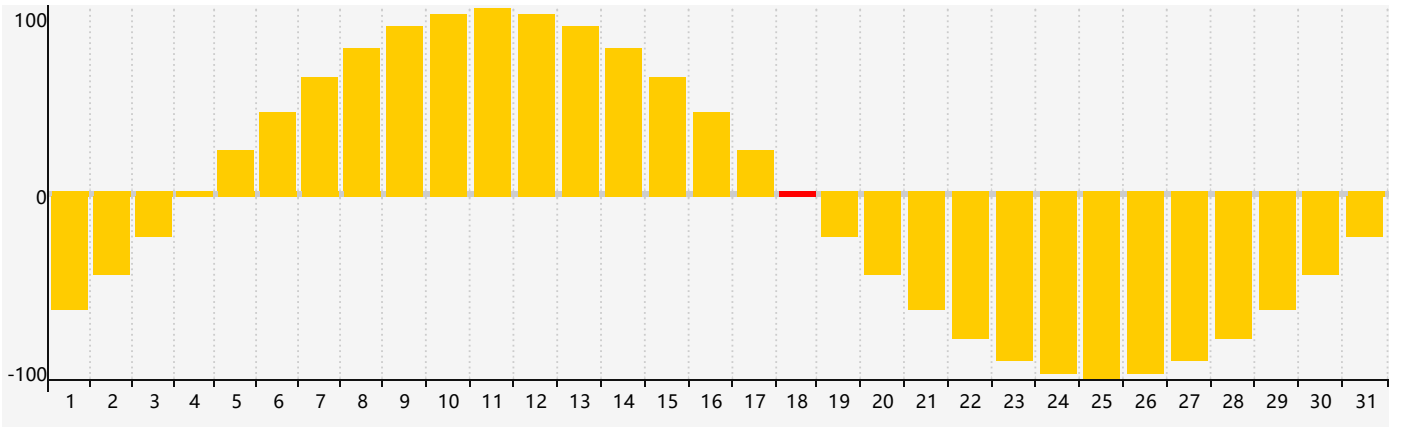

January 2019 Intellectual Biorhythm Charts

January 2019 Emotional Biorhythm Charts

January 2019 Physical Biorhythm Charts

January 2019

SUN	MON	TUE	WED	THU	FRI	SAT
30	31	1	2	3	4	5
6	7	8 Intellectual	9	10	11	12
13	14	15	16	17	18 Emotional Physical	19
20	21	22	23	24	25	26
27	28	29	30	31	1	2