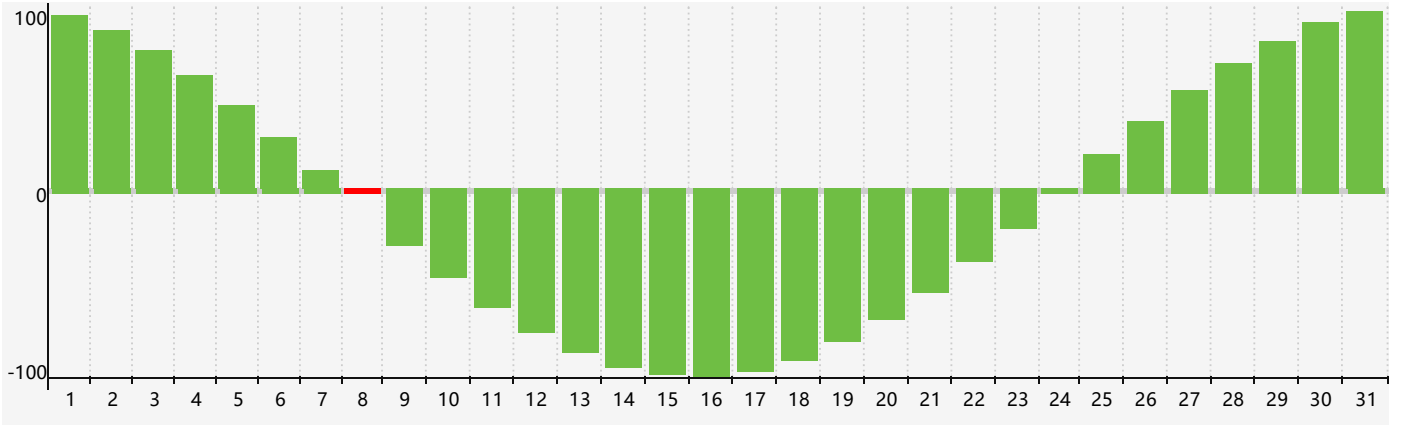

January 2019 Intellectual Biorhythm Charts

January 2019 Emotional Biorhythm Charts

January 2019 Physical Biorhythm Charts

January 2019

SUN	MON	TUE	WED	THU	FRI	SAT
30	31	1	2	3	4	5
6	7	8 Intellectual	9	10	11	12
13	14	15	16	17	18 Emotional Physical	19
20	21	22	23	24	25	26
27	28	29	30	31	1	2