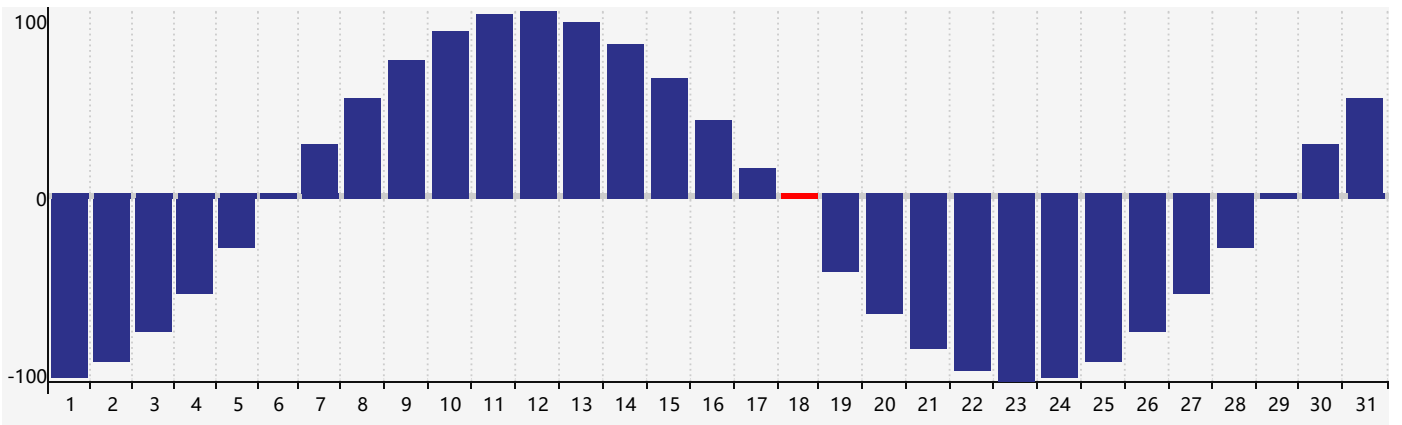

January 2019 Intellectual Biorhythm Charts

January 2019 Emotional Biorhythm Charts

January 2019 Physical Biorhythm Charts

January 2019

SUN	MON	TUE	WED	THU	FRI	SAT
30	31	1	2	3	4	5
6	7	8 Intellectual	9	10	11	12
13	14	15	16	17	18 Emotional Physical	19
20	21	22	23	24	25	26
27	28	29	30	31	1	2