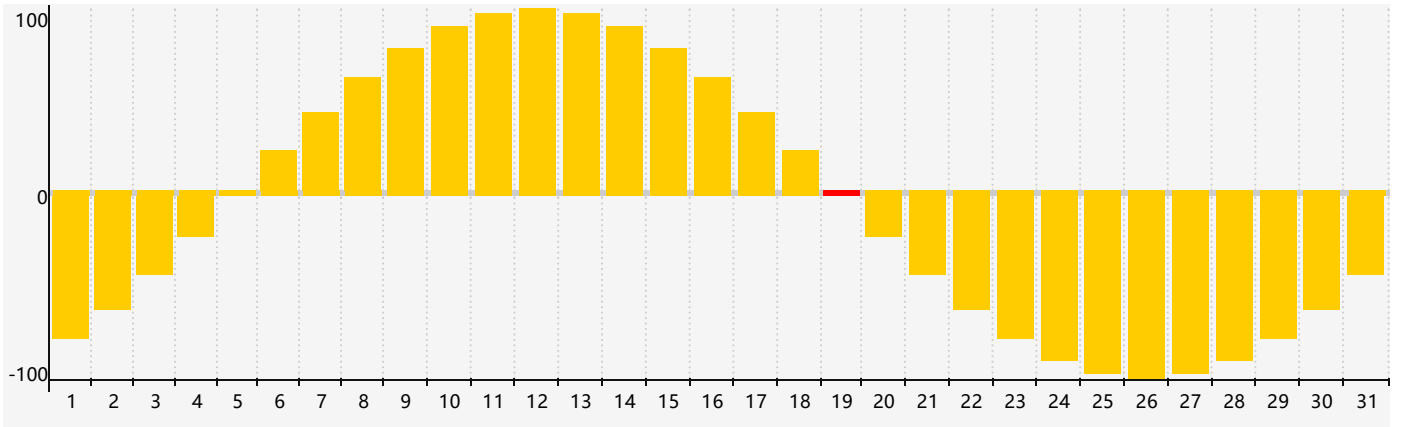

January 2019 Emotional Biorhythm Charts

January 2019

SUN	MON	TUE	WED	THU	FRI	SAT
30	31	1	2	3	4	5
6	7	8	9	10	11	12
13	14	15	16	17	18	19 Emotional
20	21	22	23	24	25	26
27	28	29	30	31	1	2