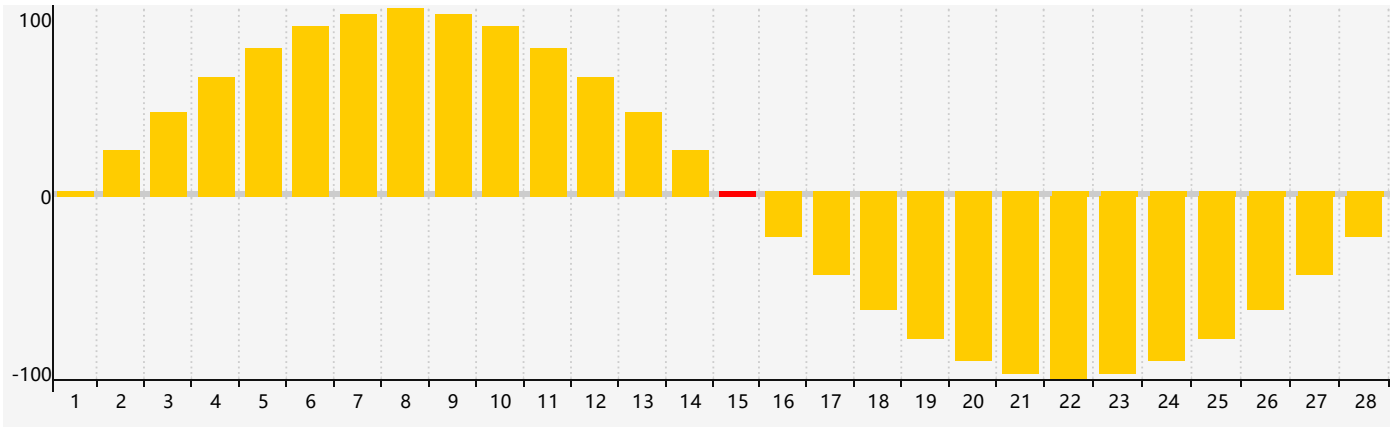

February 2019 Intellectual Biorhythm Charts

February 2019 Emotional Biorhythm Charts

February 2019 Physical Biorhythm Charts

February 2019

SUN	MON	TUE	WED	THU	FRI	SAT
27	28	29	30	31	1	2
3	4	5	6 Physical	7	8	9
10	11	12	13	14 Intellectual	15 Emotional	16
17	18	19	20	21	22	23
24	25	26	27	28	1 Physical	2