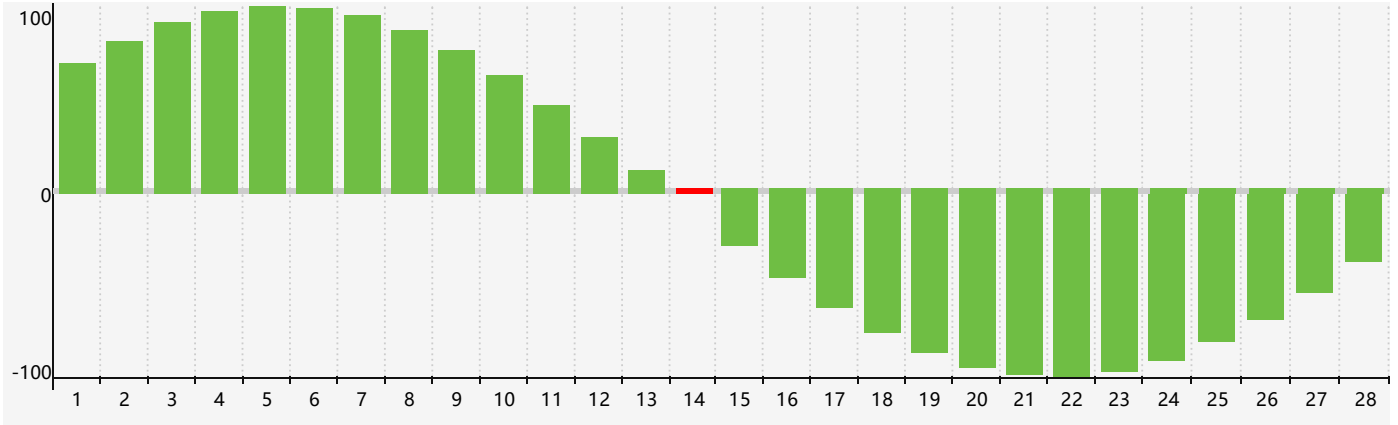

February 2019 Intellectual Biorhythm Charts

February 2019 Emotional Biorhythm Charts

February 2019 Physical Biorhythm Charts

February 2019

SUN	MON	TUE	WED	THU	FRI	SAT
27	28	29	30	31	1	2
3	4	5	6 Physical	7	8	9
10	11	12	13	14 Intellectual	15 Emotional	16
17	18	19	20	21	22	23
24	25	26	27	28	1 Physical	2