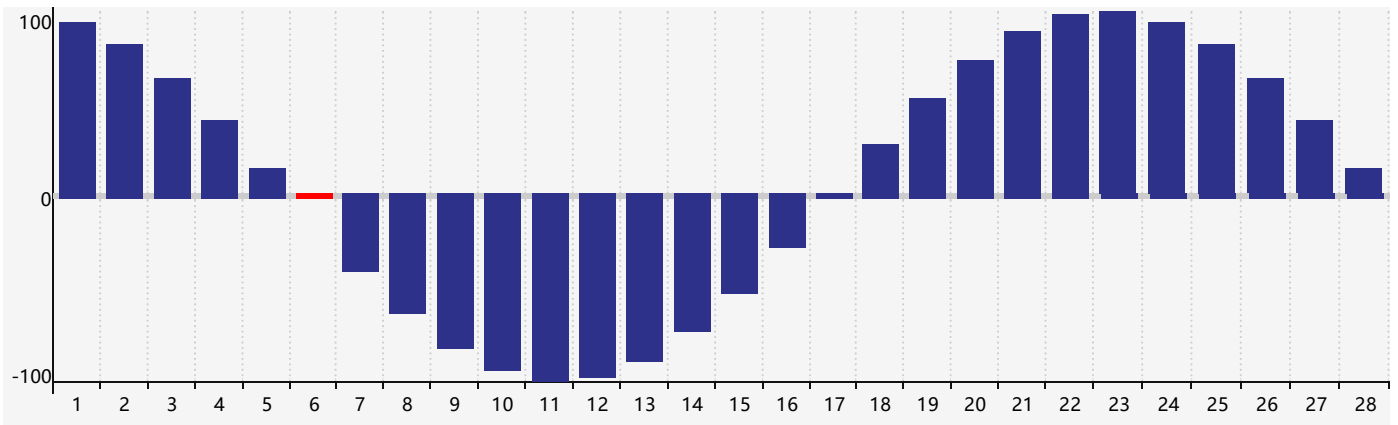

February 2019 Intellectual Biorhythm Charts

February 2019 Emotional Biorhythm Charts

February 2019 Physical Biorhythm Charts

February 2019

SUN	MON	TUE	WED	THU	FRI	SAT
27	28	29	30	31	1	2
3	4	5	6 Physical	7	8	9
10	11	12	13	14 Intellectual	15 Emotional	16
17	18	19	20	21	22	23
24	25	26	27	28	1 Physical	2