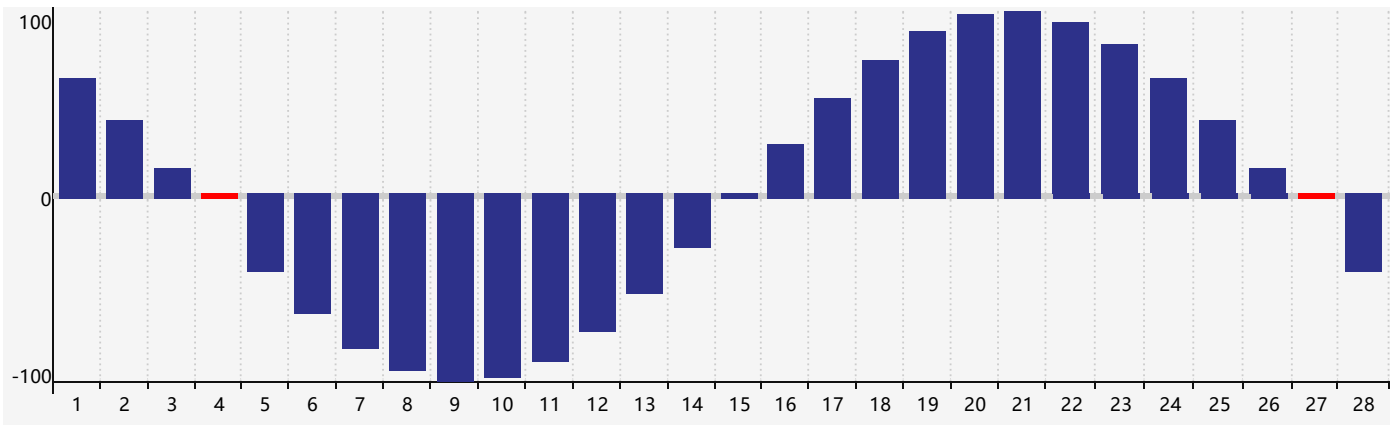

February 2019 Intellectual Biorhythm Charts

February 2019 Emotional Biorhythm Charts

February 2019 Physical Biorhythm Charts

February 2019

SUN	MON	TUE	WED	THU	FRI	SAT
27 	28 	29 	30 Emotional 	31 	1 	2 
3 	4 Intellectual Physical 	5 	6 	7 	8 	9 
10 	11 	12 	13 	14 	15 	16 
17 	18 	19 	20 	21 	22 	23 
24 	25 	26 	27 Emotional Physical 	28 	1 	2 