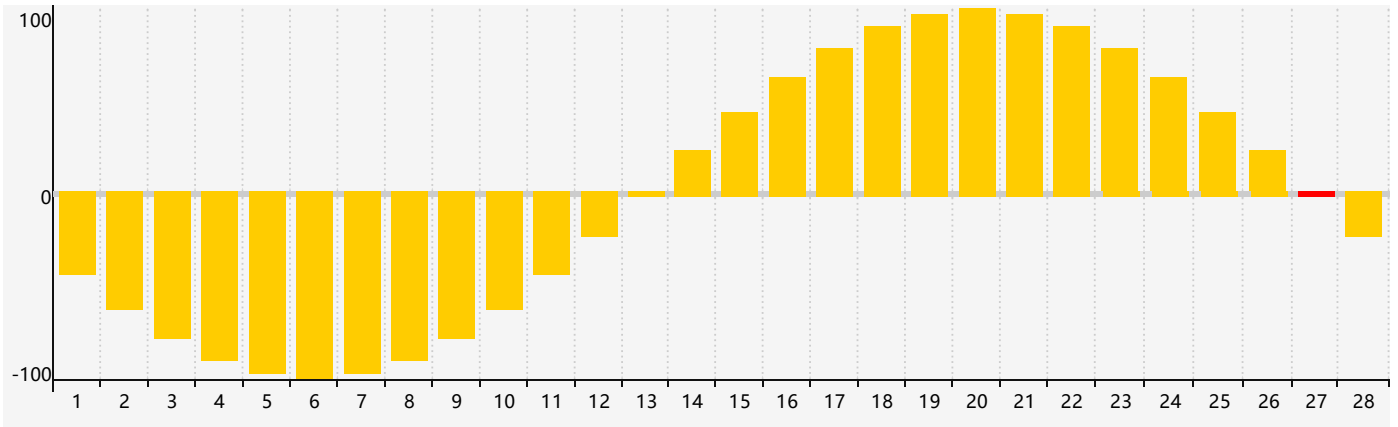

February 2019 Intellectual Biorhythm Charts

February 2019 Emotional Biorhythm Charts

February 2019 Physical Biorhythm Charts

February 2019

SUN	MON	TUE	WED	THU	FRI	SAT
27 	28 	29 	30 Emotional 	31 	1 	2 
3 	4 Intellectual Physical 	5 	6 	7 	8 	9 
10 	11 	12 	13 	14 	15 	16 
17 	18 	19 	20 	21 	22 	23 
24 	25 	26 	27 Emotional Physical 	28 	1 	2 