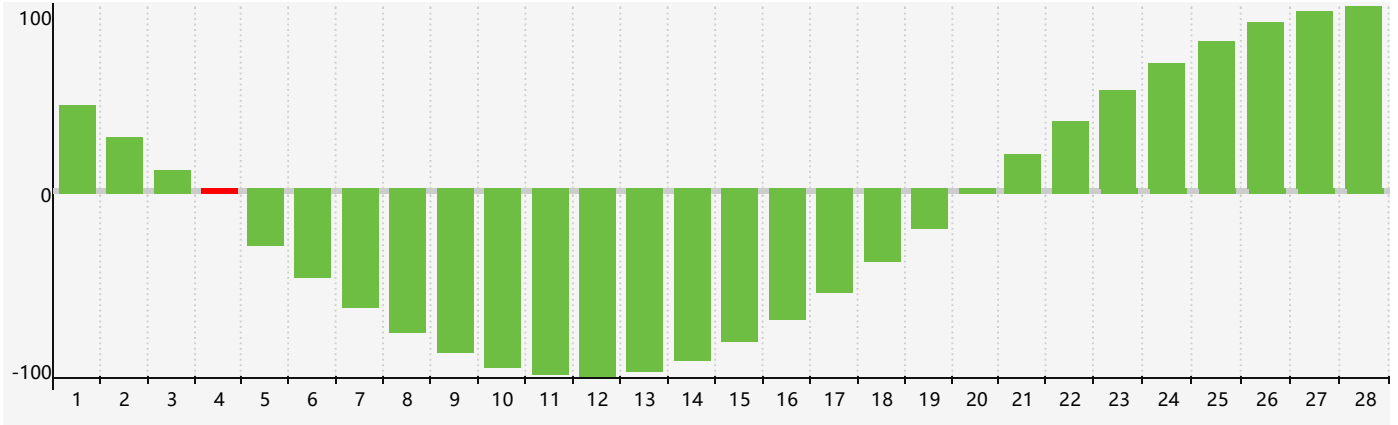

February 2019 Intellectual Biorhythm Charts

February 2019 Emotional Biorhythm Charts

February 2019 Physical Biorhythm Charts

February 2019

SUN	MON	TUE	WED	THU	FRI	SAT
27 	28 	29 	30 Emotional 	31 	1 	2 
3 	4 Intellectual Physical 	5 	6 	7 	8 	9 
10 	11 	12 	13 	14 	15 	16 
17 	18 	19 	20 	21 	22 	23 
24 	25 	26 	27 Emotional Physical 	28 	1 	2 