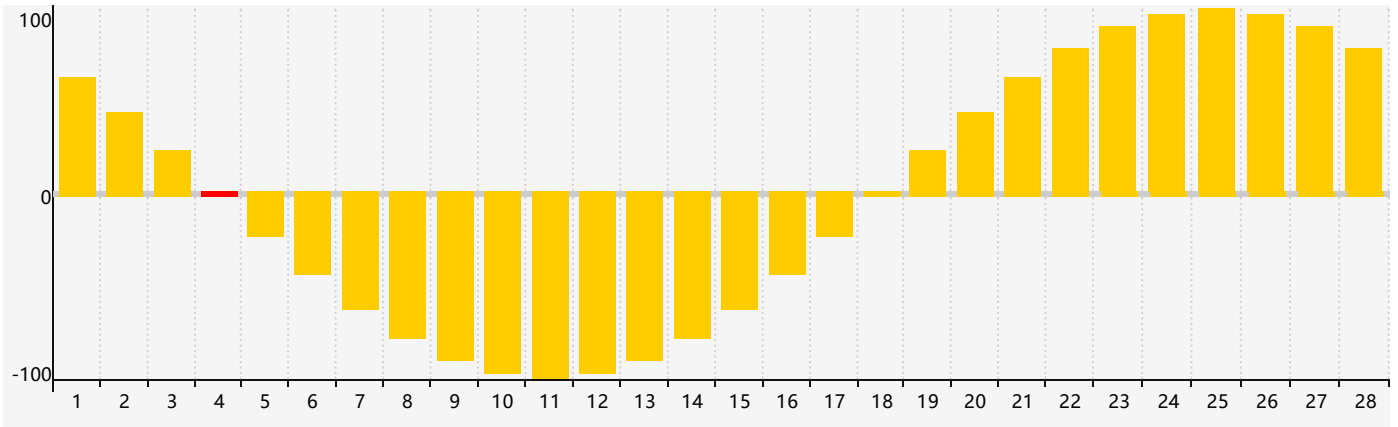

February 2019 Intellectual Biorhythm Charts

February 2019 Emotional Biorhythm Charts

February 2019 Physical Biorhythm Charts

February 2019

SUN	MON	TUE	WED	THU	FRI	SAT
27 	28 Intellectual 	29 	30 	31 	1 	2 
3 	4 Emotional 	5 	6 	7 	8 	9 
10 	11 	12 Physical 	13 	14 	15 	16 
17 	18 	19 	20 	21 	22 	23 
24 	25 	26 	27 	28 	1 	2 Intellectual 