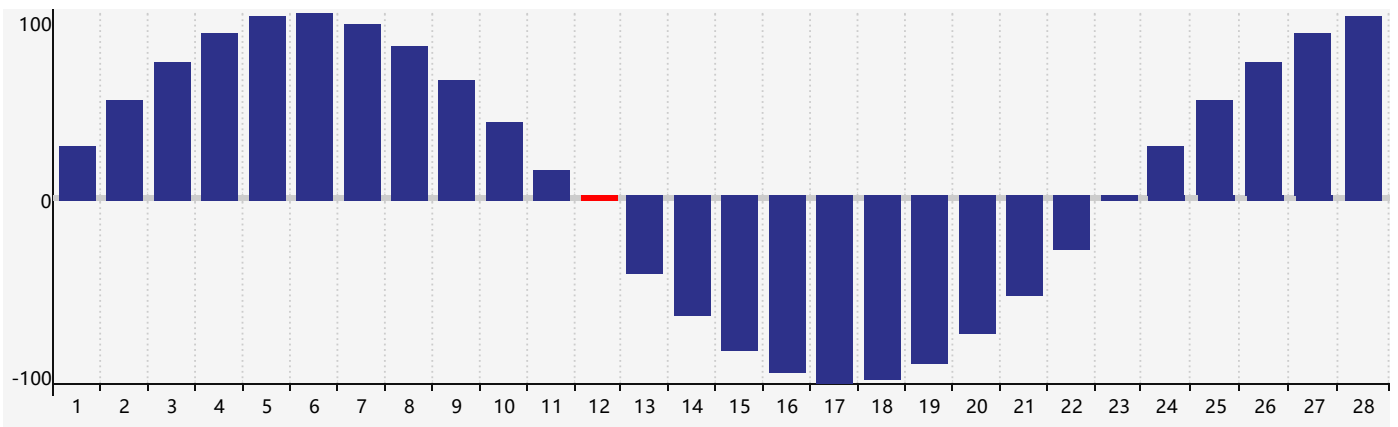

February 2019 Intellectual Biorhythm Charts

February 2019 Emotional Biorhythm Charts

February 2019 Physical Biorhythm Charts

February 2019

SUN	MON	TUE	WED	THU	FRI	SAT
27 	28 Intellectual 	29 	30 	31 	1 	2 
3 	4 Emotional 	5 	6 	7 	8 	9 
10 	11 	12 Physical 	13 	14 	15 	16 
17 	18 	19 	20 	21 	22 	23 
24 	25 	26 	27 	28 	1 	2 Intellectual 