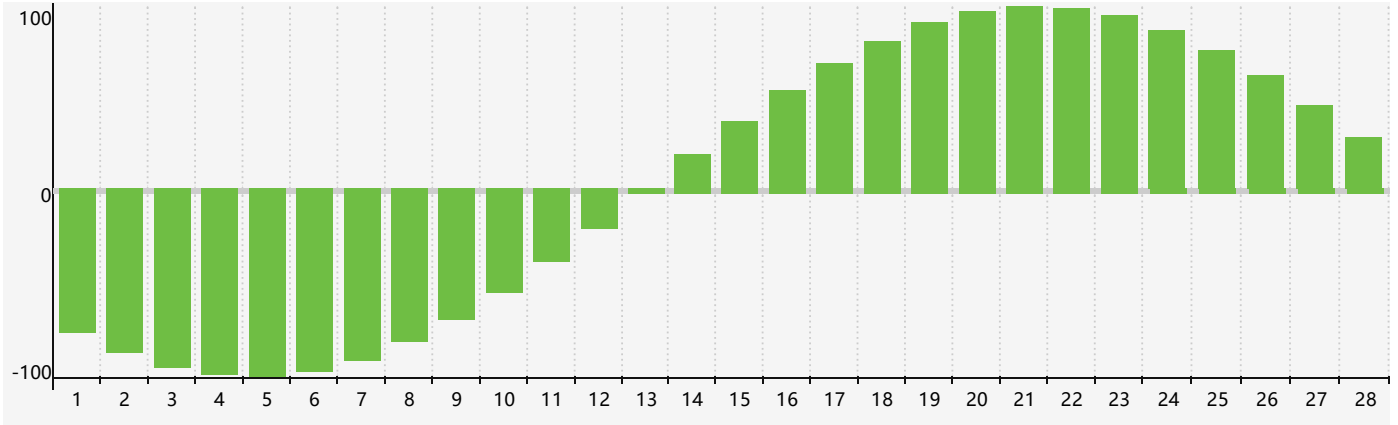

February 2019 Intellectual Biorhythm Charts

February 2019 Emotional Biorhythm Charts

February 2019 Physical Biorhythm Charts

February 2019

SUN	MON	TUE	WED	THU	FRI	SAT
27 	28 Intellectual 	29 	30 	31 	1 	2 
3 	4 Emotional 	5 	6 	7 	8 	9 
10 	11 	12 Physical 	13 	14 	15 	16 
17 	18 	19 	20 	21 	22 	23 
24 	25 	26 	27 	28 	1 	2 Intellectual 