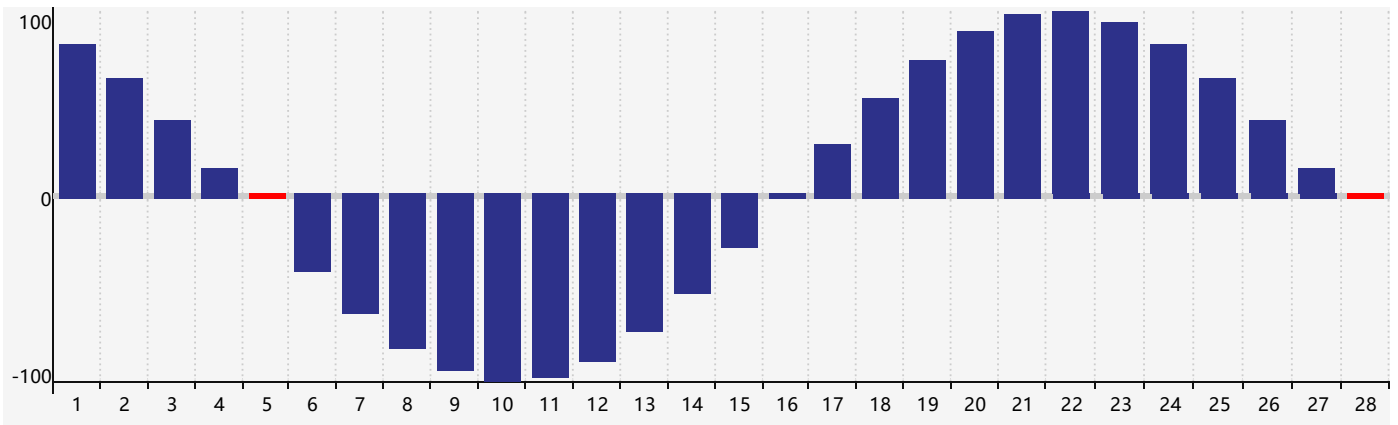

February 2019 Intellectual Biorhythm Charts

February 2019 Emotional Biorhythm Charts

February 2019 Physical Biorhythm Charts

February 2019

SUN	MON	TUE	WED	THU	FRI	SAT
27 	28 	29 Intellectual 	30 	31 	1 	2 
3 	4 	5 Physical 	6 	7 Emotional 	8 	9 
10 	11 	12 	13 	14 	15 	16 
17 	18 	19 	20 	21 	22 	23 
24 	25 	26 	27 	28 Physical 	1 	2 