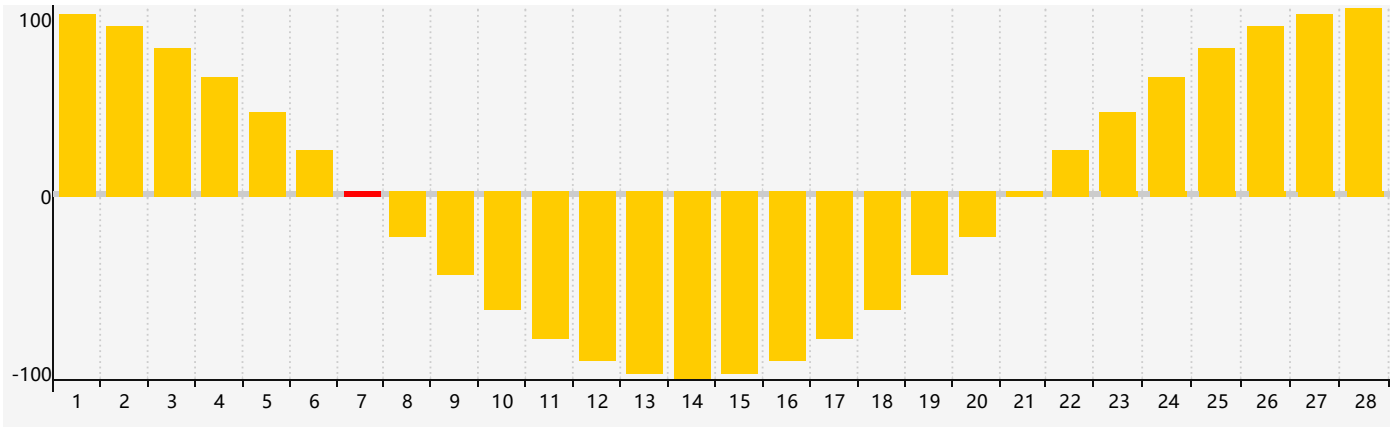

February 2019 Intellectual Biorhythm Charts

February 2019 Emotional Biorhythm Charts

February 2019 Physical Biorhythm Charts

February 2019

SUN	MON	TUE	WED	THU	FRI	SAT
27 	28 	29 Intellectual 	30 	31 	1 	2 
3 	4 	5 Physical 	6 	7 Emotional 	8 	9 
10 	11 	12 	13 	14 	15 	16 
17 	18 	19 	20 	21 	22 	23 
24 	25 	26 	27 	28 Physical 	1 	2 