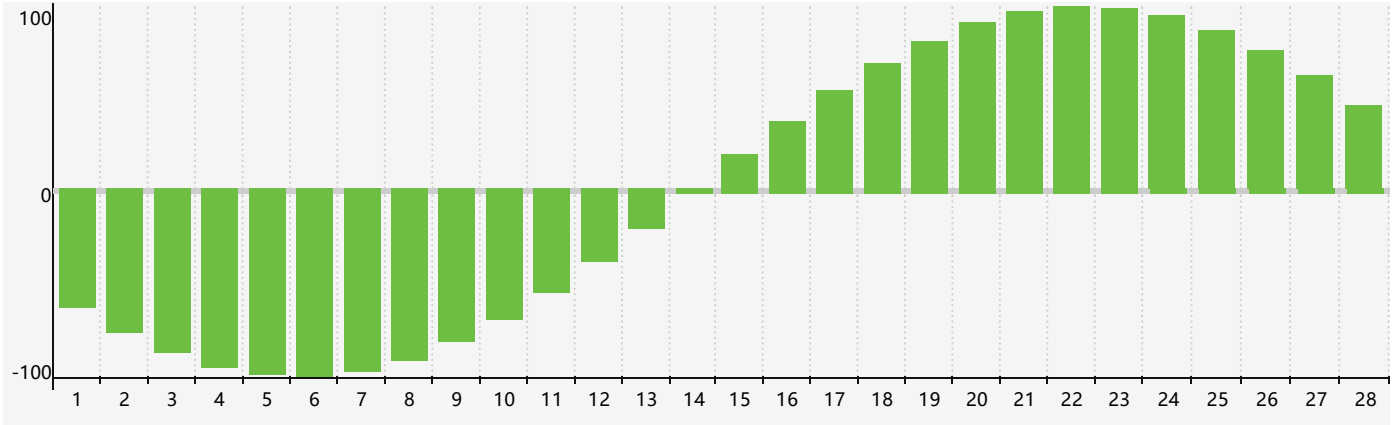

February 2019 Intellectual Biorhythm Charts

February 2019 Emotional Biorhythm Charts

February 2019 Physical Biorhythm Charts

February 2019

SUN	MON	TUE	WED	THU	FRI	SAT
27 	28 	29 Intellectual 	30 	31 	1 	2 
3 	4 	5 Physical 	6 	7 Emotional 	8 	9 
10 	11 	12 	13 	14 	15 	16 
17 	18 	19 	20 	21 	22 	23 
24 	25 	26 	27 	28 Physical 	1 	2 