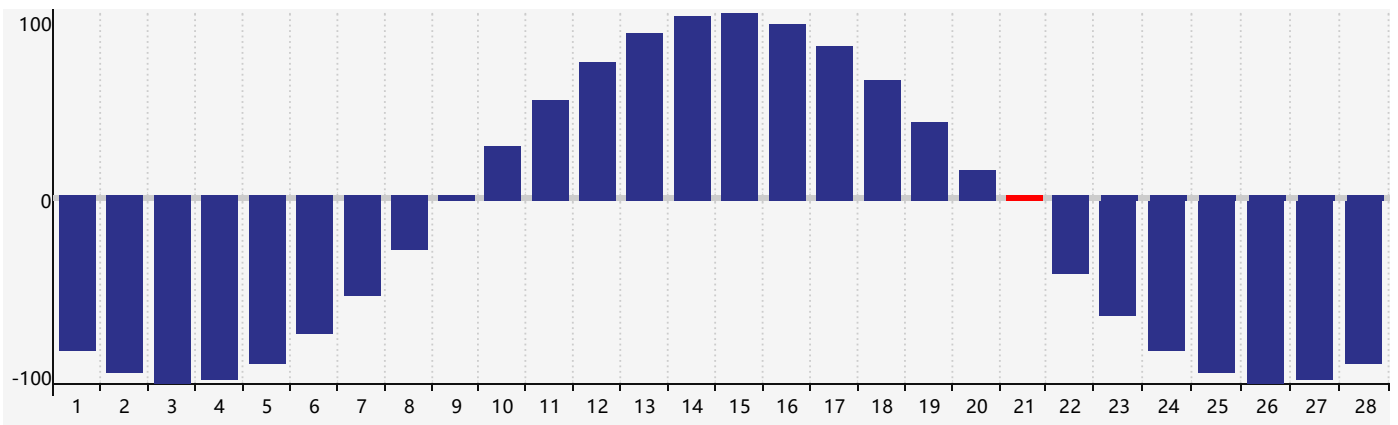

February 2019 Intellectual Biorhythm Charts

February 2019 Emotional Biorhythm Charts

February 2019 Physical Biorhythm Charts

February 2019

SUN	MON	TUE	WED	THU	FRI	SAT
27	28	29 <small>Physical</small>	30	31	1	2
3	4	5 <small>Intellectual</small>	6	7	8	9
10	11	12	13	14	15	16
17	18 <small>Emotional</small>	19	20	21 <small>Physical</small>	22	23
24	25	26	27	28	1	2