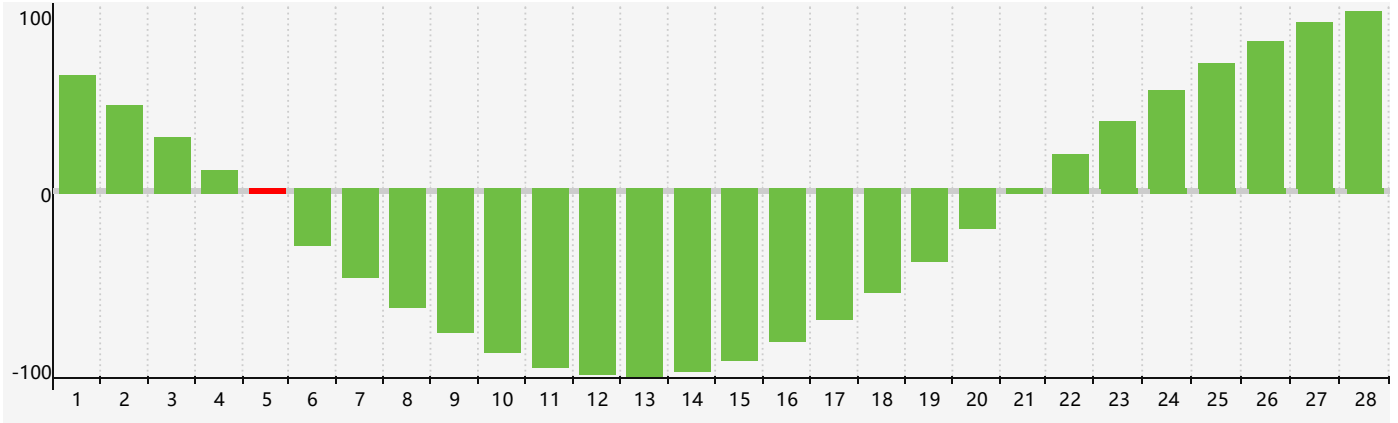

February 2019 Intellectual Biorhythm Charts

February 2019 Emotional Biorhythm Charts

February 2019 Physical Biorhythm Charts

February 2019

SUN	MON	TUE	WED	THU	FRI	SAT
27	28	29 <small>Physical</small>	30	31	1	2
3	4	5 <small>Intellectual</small>	6	7	8	9
10	11	12	13	14	15	16
17	18 <small>Emotional</small>	19	20	21 <small>Physical</small>	22	23
24	25	26	27	28	1	2