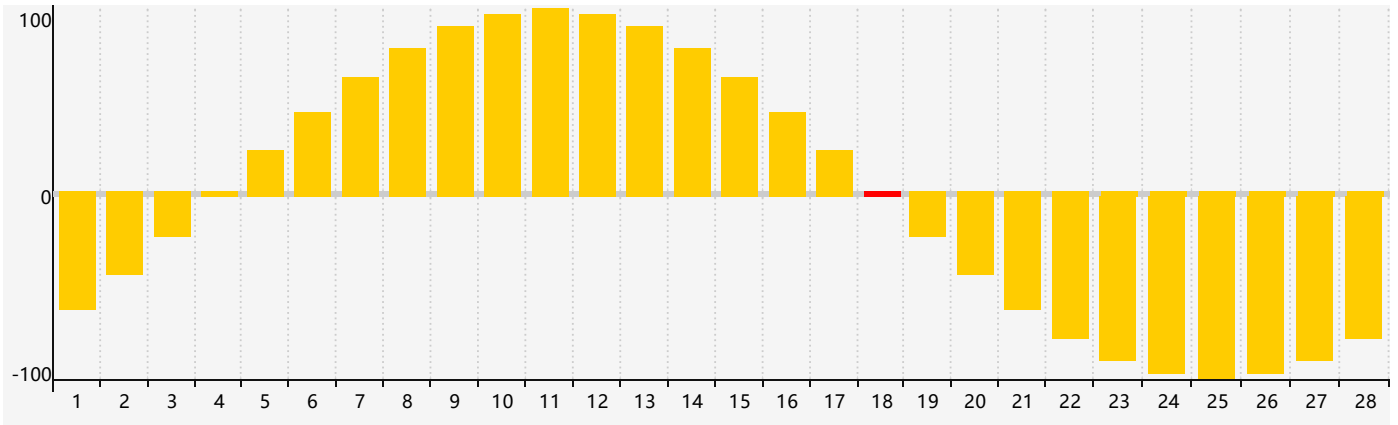

February 2019 Intellectual Biorhythm Charts

February 2019 Emotional Biorhythm Charts

February 2019 Physical Biorhythm Charts

February 2019

SUN	MON	TUE	WED	THU	FRI	SAT
27	28	29 <small>Physical</small>	30	31	1	2
3	4	5 <small>Intellectual</small>	6	7	8	9
10	11	12	13	14	15	16
17	18 <small>Emotional</small>	19	20	21 <small>Physical</small>	22	23
24	25	26	27	28	1	2